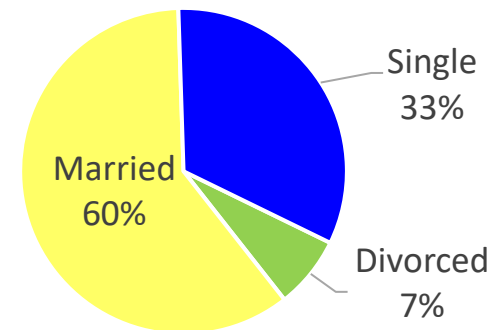

WA FY23 RA Transitions

- **59,535** (left the Army)
- **1,114** (Joined in WA)
- **524** (returned to WA; **about 53% loss**)
- **1,809** (outsiders moved to WA)
- ❖ **2,333** to WA

*MSA stands for Metropolitan Statistical Area. A MSA is a predetermined land area that contains a population center with at least 50,000 people residing within its borders (Census Bureau). Some MSAs split states however the numbers only reflect those that transitioned to WA. **ALL** numbers are those with Honorable/general service.
 ** represents an installation at that MSA.

Washington

Demographics of the 2,333 RA soldiers that transitioned to Washington in FY23.

Age

Marital Status

Race*

Gender

*Note: AI/AN= American Indian/Alaska Native; AAPI= Asian American Pacific Islander; Other= blank, other and unknown