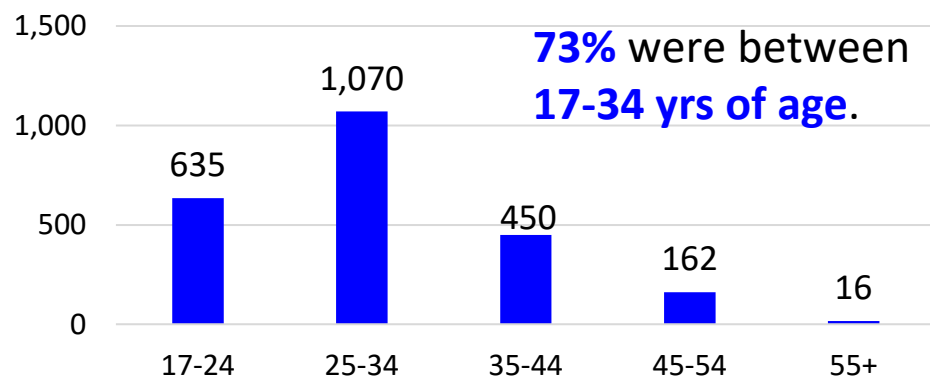

WA FY23 RA Transitions

- **59,535** (left the Army)
- **1,114** (Joined in WA)
- **524** (returned to WA; **about 53% loss**)
- **1,809** (outsiders moved to WA)
- ❖ **2,333** to WA

*MSA stands for Metropolitan Statistical Area. A MSA is a predetermined land area that contains a population center with at least 50,000 people residing within its borders (Census Bureau). Some MSAs split states however the numbers only reflect those that transitioned to WA. **ALL** numbers are those with Honorable/general service.
 ** represents an installation at that MSA.

Washington

Demographics of the 2,333 RA soldiers that transitioned to Washington in FY23.

Age

Marital Status

Race*

Gender

*Note: AI/AN= American Indian/Alaska Native; AAPI= Asian American Pacific Islander; Other= blank, other and unknown