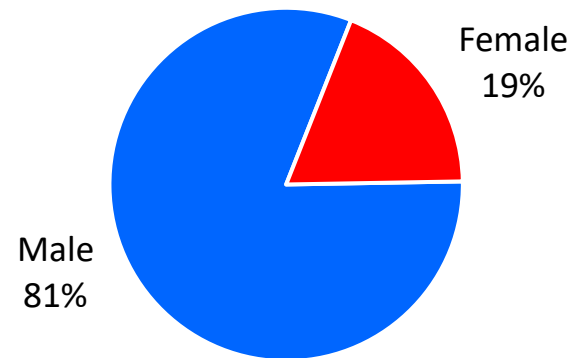

WA FY23 RA Transitions

- **59,535** (left the Army)
- **1,114** (Joined in WA)
- **524** (returned to WA; **about 53% loss**)
- **1,809** (outsiders moved to WA)
- ❖ **2,333** to WA

*MSA stands for Metropolitan Statistical Area. A MSA is a predetermined land area that contains a population center with at least 50,000 people residing within its borders (Census Bureau). Some MSAs split states however the numbers only reflect those that transitioned to WA. **ALL** numbers are those with Honorable/general service.
 ** represents an installation at that MSA.

Washington

Demographics of the 2,333 RA soldiers that transitioned to Washington in FY23.

Age

Marital Status

Race*

Gender

*Note: AI/AN= American Indian/Alaska Native; AAPI= Asian American Pacific Islander; Other= blank, other and unknown