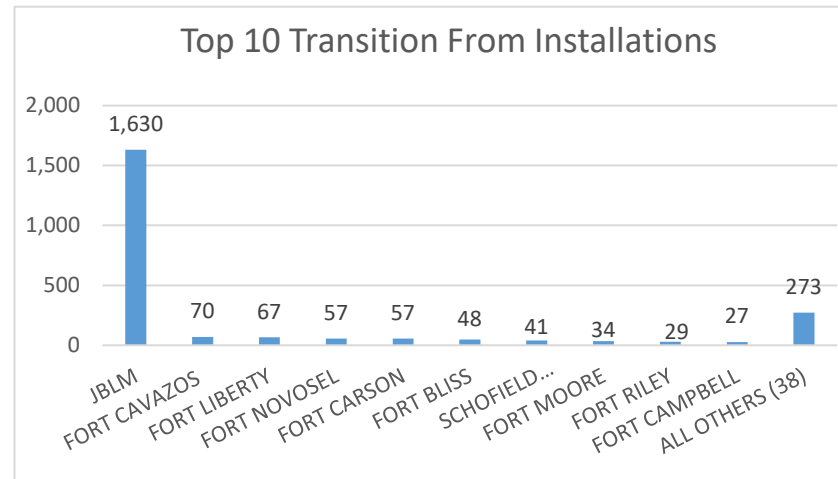

Washington

Washington ranked 9th in Regular Army (RA) soldier transitions. 4% (2,333) of the RA population for FY23 transitioned to Washington.

Top 5 MSAs* in WA	FY23 Transitioned Soldiers
**Seattle	1,266
Olympia	603
Bremerton	71
Portland	71
Spokane	66

WA FY23 RA Transitions

- **59,535** (left the Army)
- **1,114** (Joined in WA)
- **524** (returned to WA; **about 53% loss**)
- **1,809** (outsiders moved to WA)
- ❖ **2,333** to WA

*MSA stands for Metropolitan Statistical Area. A MSA is a predetermined land area that contains a population center with at least 50,000 people residing within its borders (Census Bureau). Some MSAs split states however the numbers only reflect those that transitioned to WA. **ALL** numbers are those with Honorable/general service.
 ** represents an installation at that MSA.

Washington

Demographics of the 2,333 RA soldiers that transitioned to Washington in FY23.

Age

Marital Status

Race*

Gender

*Note: AI/AN= American Indian/Alaska Native; AAPI= Asian American Pacific Islander; Other= blank, other and unknown