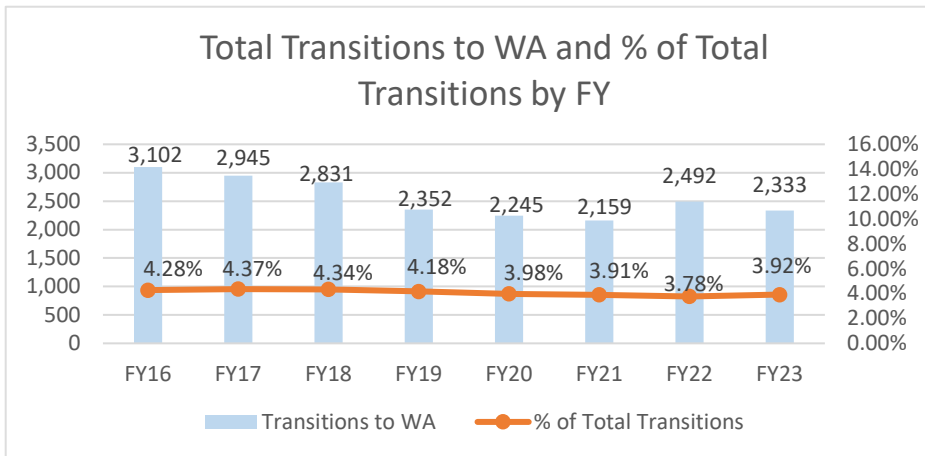

Washington

Washington ranked 9th in Regular Army (RA) soldier transitions. 4% (2,333) of the RA population for FY23 transitioned to Washington.

Top 5 MSAs* in WA	FY23 Transitioned Soldiers
**Seattle	1,266
Olympia	603
Bremerton	71
Portland	71
Spokane	66

WA FY23 RA Transitions

- **59,535** (left the Army)
- **1,114** (Joined in WA)
- **524** (returned to WA; **about 53% loss**)
- **1,809** (outsiders moved to WA)
- ❖ **2,333** to WA

*MSA stands for Metropolitan Statistical Area. A MSA is a predetermined land area that contains a population center with at least 50,000 people residing within its borders (Census Bureau). Some MSAs split states however the numbers only reflect those that transitioned to WA. **ALL** numbers are those with Honorable/general service.
 ** represents an installation at that MSA.