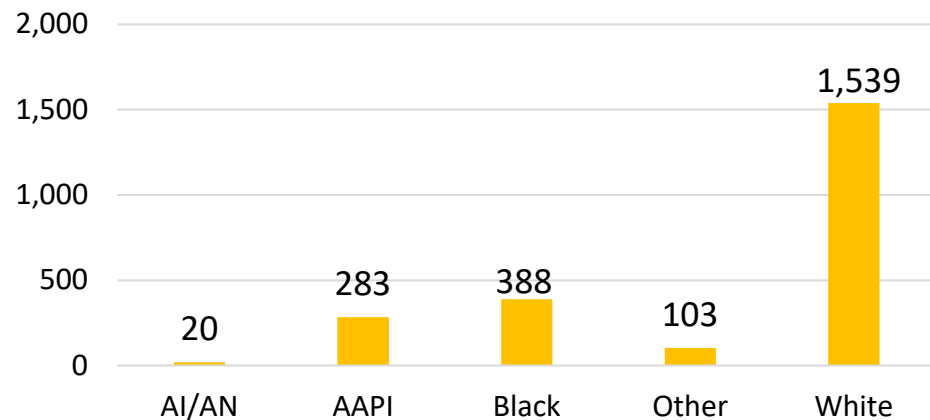

WA FY23 RA Transitions

- **59,535** (left the Army)
- **1,114** (Joined in WA)
- **524** (returned to WA; **about 53% loss**)
- **1,809** (outsiders moved to WA)
- ❖ **2,333** to WA

*MSA stands for Metropolitan Statistical Area. A MSA is a predetermined land area that contains a population center with at least 50,000 people residing within its borders (Census Bureau). Some MSAs split states however the numbers only reflect those that transitioned to WA. **ALL** numbers are those with Honorable/general service.
 ** represents an installation at that MSA.

Washington

Demographics of the 2,333 RA soldiers that transitioned to Washington in FY23.

Age

Marital Status

Race*

Gender

*Note: AI/AN= American Indian/Alaska Native; AAPI= Asian American Pacific Islander; Other= blank, other and unknown