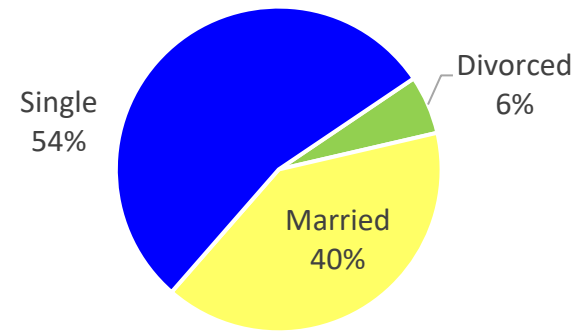

NV FY23 RA Transitions

- **59,535** (left the Army)
- **249** (Joined in NV)
- **146** (Returned to NV; **about 41% loss**)
- **268** (Outsiders moved to NV)
- ❖ **414 to NV**

*MSA stands for Metropolitan Statistical Area. A MSA is a predetermined land area that contains a population center with at least 50,000 people residing within its borders. A Micropolitan Area has a population center of at least 10,000 but less than 50,000 (Census Bureau). N/A Rural describes an area that is considered a Micropolitan Area, or less in population. **ALL** numbers are those with Honorable/general service.

Nevada

Demographics of the 414 RA soldiers that transitioned to Nevada in FY23.

Age

Marital Status

Race*

Gender

*Note: AI/AN= American Indian/Alaska Native; AAPI= Asian American Pacific Islander; Other= blank, other and unknown

Nevada

Demographics of RA Soldiers that transitioned to Nevada in FY23.