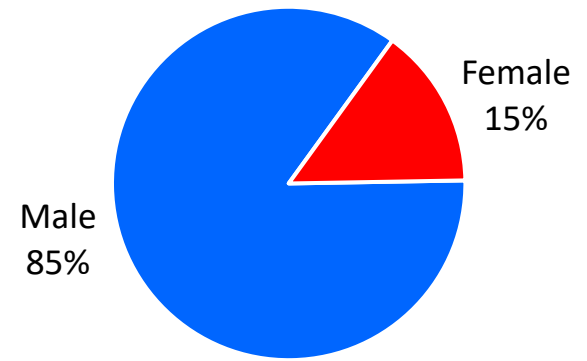

Nevada

Demographics of the 414 RA soldiers that transitioned to Nevada in FY23.

Age

Marital Status

Race*

Gender

*Note: AI/AN= American Indian/Alaska Native; AAPI= Asian American Pacific Islander; Other= blank, other and unknown