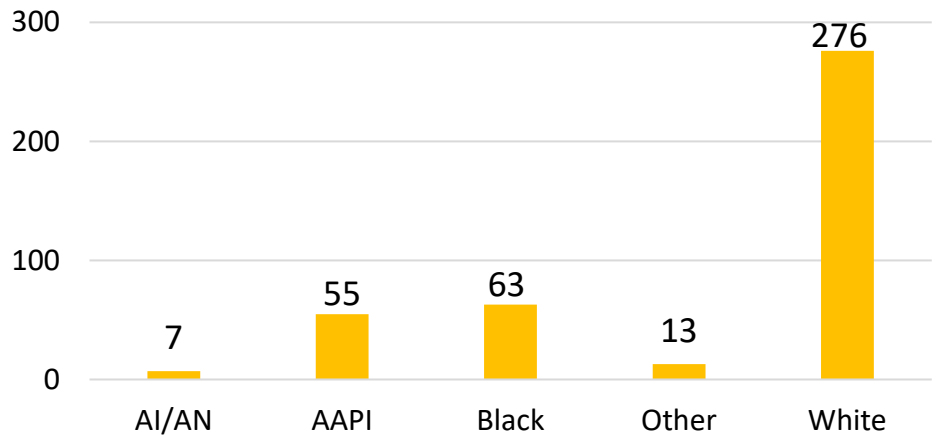

NV FY23 RA Transitions

- **59,535** (left the Army)
- **249** (Joined in NV)
- **146** (Returned to NV; **about 41% loss**)
- **268** (Outsiders moved to NV)
- ❖ **414 to NV**

*MSA stands for Metropolitan Statistical Area. A MSA is a predetermined land area that contains a population center with at least 50,000 people residing within its borders. A Micropolitan Area has a population center of at least 10,000 but less than 50,000 (Census Bureau). N/A Rural describes an area that is considered a Micropolitan Area, or less in population. **ALL** numbers are those with Honorable/general service.

Nevada

Demographics of the 414 RA soldiers that transitioned to Nevada in FY23.

Age

Marital Status

Race*

Gender

*Note: AI/AN= American Indian/Alaska Native; AAPI= Asian American Pacific Islander; Other= blank, other and unknown

Nevada

Demographics of RA Soldiers that transitioned to Nevada in FY23.