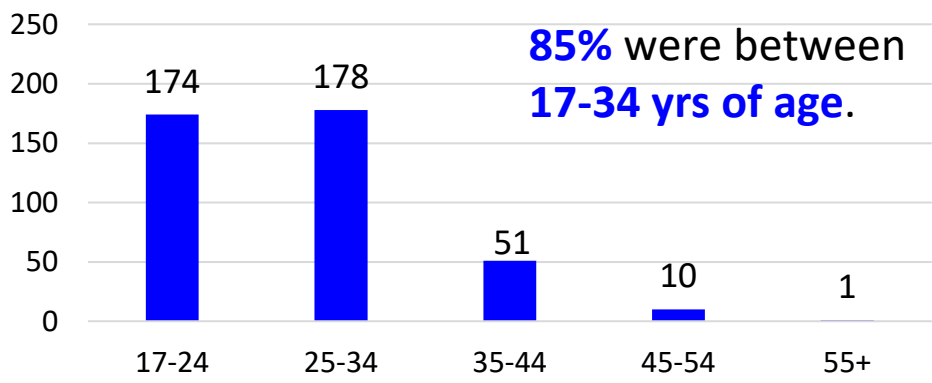

NV FY23 RA Transitions

- **59,535** (left the Army)
- **249** (Joined in NV)
- **146** (Returned to NV; **about 41% loss**)
- **268** (Outsiders moved to NV)
- ❖ **414 to NV**

*MSA stands for Metropolitan Statistical Area. A MSA is a predetermined land area that contains a population center with at least 50,000 people residing within its borders. A Micropolitan Area has a population center of at least 10,000 but less than 50,000 (Census Bureau). N/A Rural describes an area that is considered a Micropolitan Area, or less in population. **ALL** numbers are those with Honorable/general service.

Nevada

Demographics of the 414 RA soldiers that transitioned to Nevada in FY23.

Age

Marital Status

Race*

Gender

*Note: AI/AN= American Indian/Alaska Native; AAPI= Asian American Pacific Islander; Other= blank, other and unknown