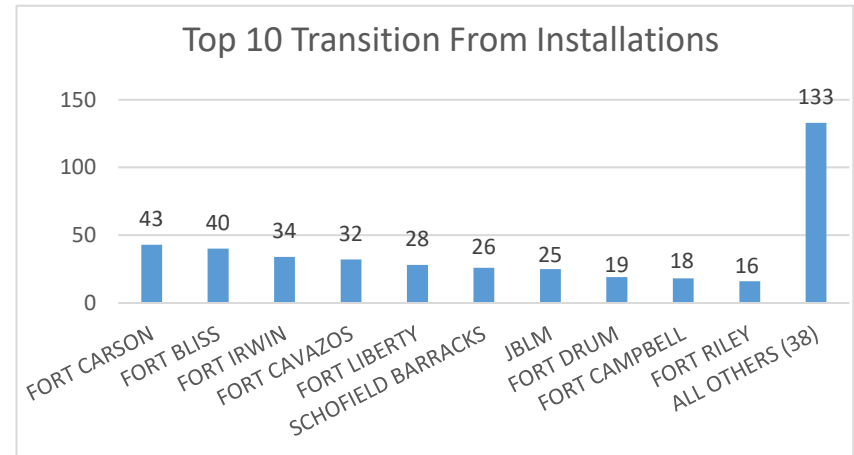

Nevada

Nevada ranked 30th in Regular Army (RA) soldier transitions. 1% (414) of the RA population for FY23 transitioned to Nevada.

Top MSAs* in NV	FY23 Transitioned Soldiers
Las Vegas	292
N/A (Rural)	53
Reno	49
Carson City	17

NV FY23 RA Transitions

- **59,535** (left the Army)
- **249** (Joined in NV)
- **146** (Returned to NV; **about 41% loss**)
- **268** (Outsiders moved to NV)
- ❖ **414 to NV**

*MSA stands for Metropolitan Statistical Area. A MSA is a predetermined land area that contains a population center with at least 50,000 people residing within its borders. A Micropolitan Area has a population center of at least 10,000 but less than 50,000 (Census Bureau). N/A Rural describes an area that is considered a Micropolitan Area, or less in population. **ALL** numbers are those with Honorable/general service.