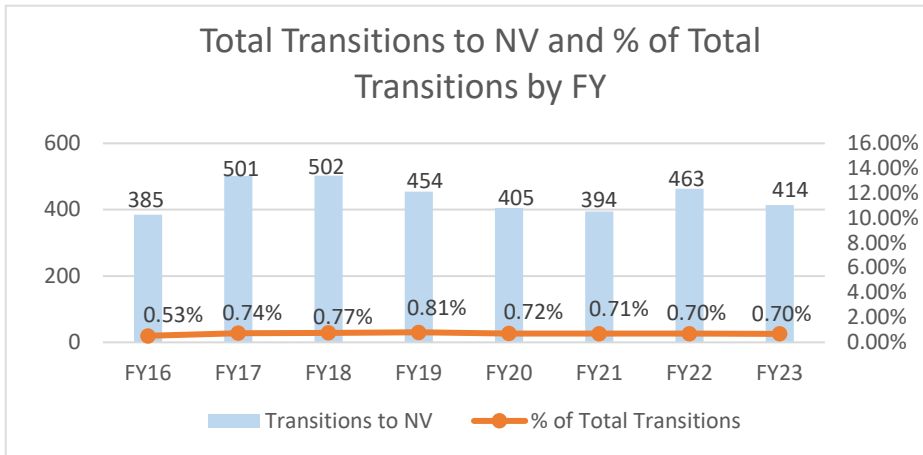

Nevada

Nevada ranked 30th in Regular Army (RA) soldier transitions. 1% (414) of the RA population for FY23 transitioned to Nevada.

Top MSAs* in NV	FY23 Transitioned Soldiers
Las Vegas	292
N/A (Rural)	53
Reno	49
Carson City	17

NV FY23 RA Transitions

- **59,535** (left the Army)
- **249** (Joined in NV)
- **146** (Returned to NV; **about 41% loss**)
- **268** (Outsiders moved to NV)
- ❖ **414 to NV**

*MSA stands for Metropolitan Statistical Area. A MSA is a predetermined land area that contains a population center with at least 50,000 people residing within its borders. A Micropolitan Area has a population center of at least 10,000 but less than 50,000 (Census Bureau). N/A Rural describes an area that is considered a Micropolitan Area, or less in population. **ALL** numbers are those with Honorable/general service.