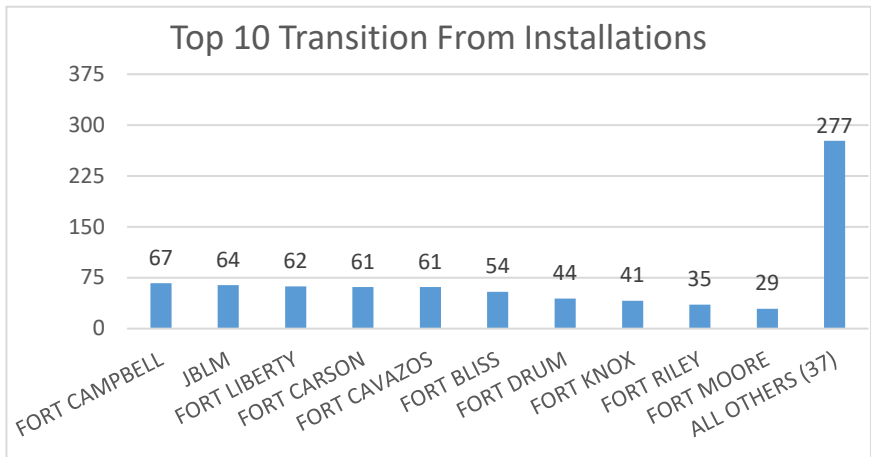

Michigan

Michigan ranked 22nd in Regular Army (RA) soldier transitions. 1% (795) of the RA population for FY23 transitioned to Michigan.

Top 5 MSAs* in MI	FY23 Transitioned Soldiers
Detroit	292
Grand Rapids	87
Lansing	47
Flint	35
Ann Arbor	24

MI FY23 RA Transitions

- **59,535** (left the Army)
- **1,053** (Joined in MI)
- **563** (returned to MI; **about 47% loss**)
- **232** (outsiders moved to MI)
- ❖ **795** to MI

*MSA stands for Metropolitan Statistical Area. A MSA is a predetermined land area that contains a population center with at least 50,000 people residing within its borders (Census Bureau). Some MSAs split states however the numbers only reflect those that transitioned to MI. **ALL** numbers are those with Honorable/general service.

Michigan

Demographics of the 795 RA soldiers that transitioned to Michigan in FY23.

Age

83% were between 17-34 yrs of age.

Marital Status

Race*

Gender

*Note: AI/AN= American Indian/Alaska Native; AAPI= Asian American Pacific Islander; Other= blank, other and unknown