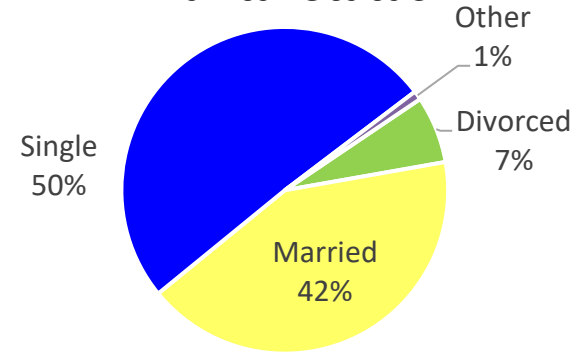

MI FY23 RA Transitions

- **59,535** (left the Army)
- **1,053** (Joined in MI)
- **563** (returned to MI; **about 47% loss**)
- **232** (outsiders moved to MI)
- ❖ **795** to MI

*MSA stands for Metropolitan Statistical Area. A MSA is a predetermined land area that contains a population center with at least 50,000 people residing within its borders (Census Bureau). Some MSAs split states however the numbers only reflect those that transitioned to MI. **ALL** numbers are those with Honorable/general service.

Michigan

Demographics of the 795 RA soldiers that transitioned to Michigan in FY23.

Age

83% were between 17-34 yrs of age.

Marital Status

Race*

Gender

*Note: AI/AN= American Indian/Alaska Native; AAPI= Asian American Pacific Islander; Other= blank, other and unknown

Michigan

Demographics of RA Soldiers that transitioned to Michigan in FY23.

Top 10 MOSs

Rank

Total Years in Active Component

Separation Type