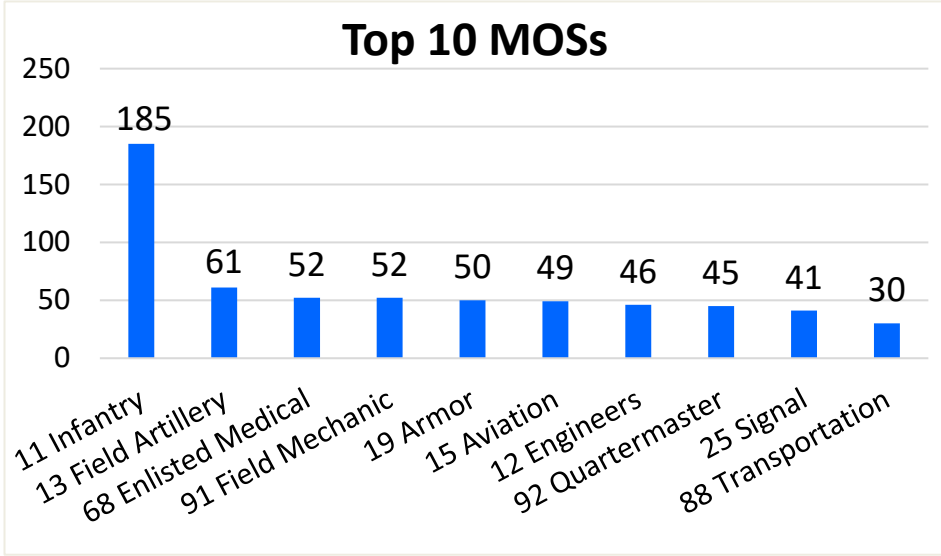

Michigan

Demographics of RA Soldiers that transitioned to Michigan in FY23.

Top 10 MOSs