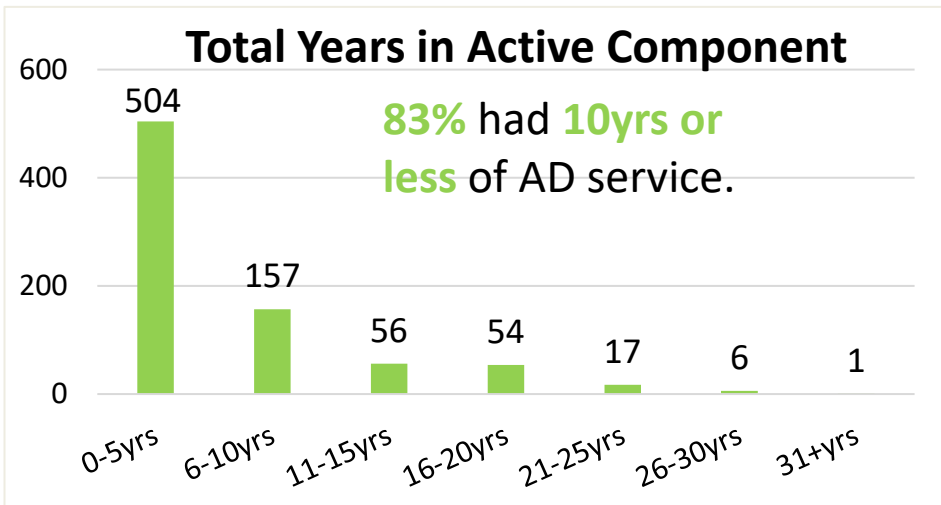

Michigan

Demographics of the 795 RA soldiers that transitioned to Michigan in FY23.

Age

83% were between 17-34 yrs of age.

Marital Status

Race*

Gender

*Note: AI/AN= American Indian/Alaska Native; AAPI= Asian American Pacific Islander; Other= blank, other and unknown

Michigan

Demographics of RA Soldiers that transitioned to Michigan in FY23.

Top 10 MOSs

Rank

Total Years in Active Component

Separation Type