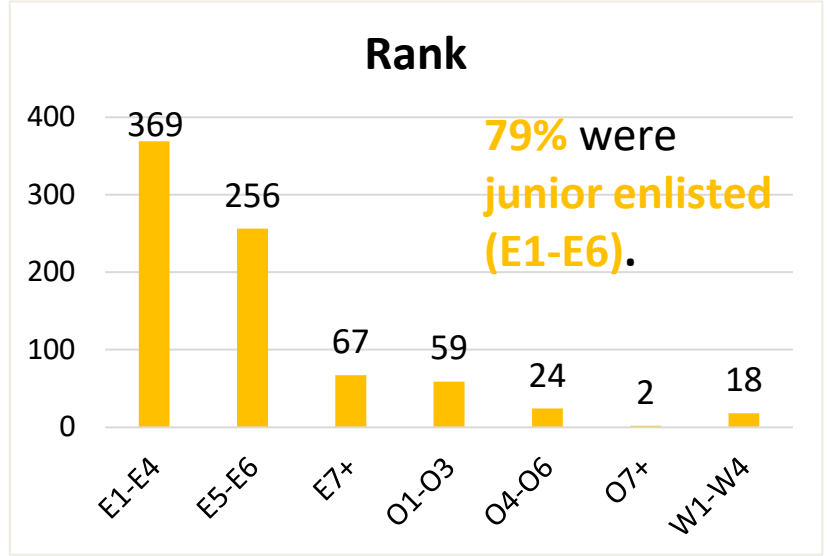

Michigan

Demographics of the 795 RA soldiers that transitioned to Michigan in FY23.

Age

83% were between 17-34 yrs of age.

Marital Status

Race*

Gender

*Note: AI/AN= American Indian/Alaska Native; AAPI= Asian American Pacific Islander; Other= blank, other and unknown

Michigan

Demographics of RA Soldiers that transitioned to Michigan in FY23.

Top 10 MOSs

Rank

Total Years in Active Component

Separation Type