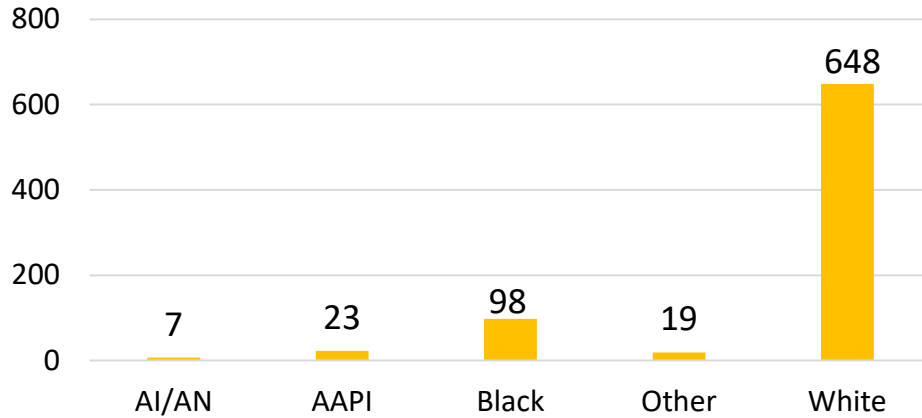

MI FY23 RA Transitions

- **59,535** (left the Army)
- **1,053** (Joined in MI)
- **563** (returned to MI; **about 47% loss**)
- **232** (outsiders moved to MI)
- ❖ **795** to MI

*MSA stands for Metropolitan Statistical Area. A MSA is a predetermined land area that contains a population center with at least 50,000 people residing within its borders (Census Bureau). Some MSAs split states however the numbers only reflect those that transitioned to MI. **ALL** numbers are those with Honorable/general service.

Michigan

Demographics of the 795 RA soldiers that transitioned to Michigan in FY23.

Age

83% were between 17-34 yrs of age.

Marital Status

Race*

Gender

*Note: AI/AN= American Indian/Alaska Native; AAPI= Asian American Pacific Islander; Other= blank, other and unknown

Michigan

Demographics of RA Soldiers that transitioned to Michigan in FY23.

Top 10 MOSs

Rank

Total Years in Active Component

Separation Type