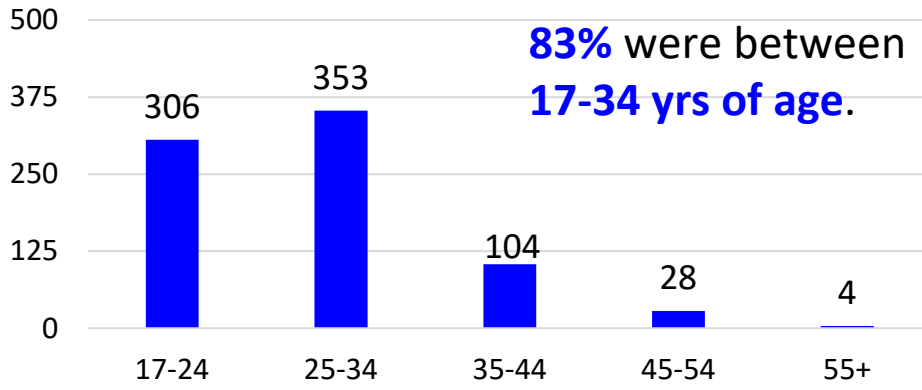

MI FY23 RA Transitions

- **59,535** (left the Army)
- **1,053** (Joined in MI)
- **563** (returned to MI; **about 47% loss**)
- **232** (outsiders moved to MI)
- ❖ **795** to MI

*MSA stands for Metropolitan Statistical Area. A MSA is a predetermined land area that contains a population center with at least 50,000 people residing within its borders (Census Bureau). Some MSAs split states however the numbers only reflect those that transitioned to MI. **ALL** numbers are those with Honorable/general service.

Michigan

Demographics of the 795 RA soldiers that transitioned to Michigan in FY23.

Age

83% were between 17-34 yrs of age.

Marital Status

Race*

Gender

*Note: AI/AN= American Indian/Alaska Native; AAPI= Asian American Pacific Islander; Other= blank, other and unknown