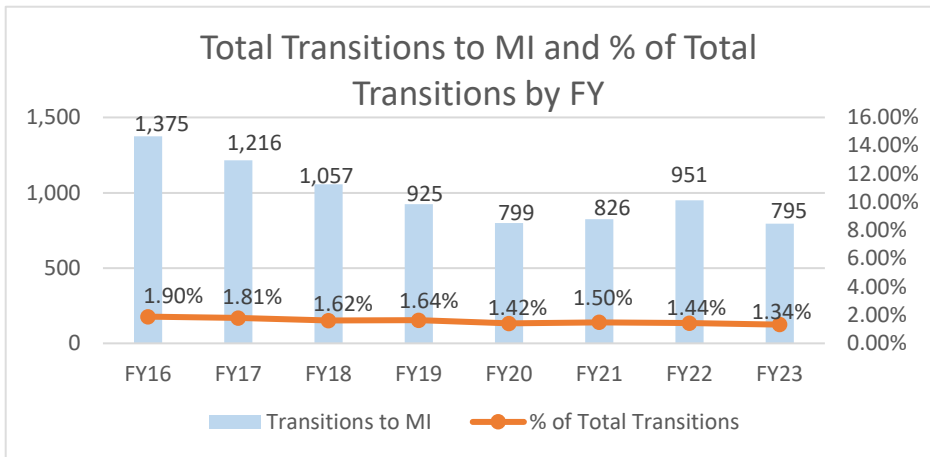

Michigan

Michigan ranked 22nd in Regular Army (RA) soldier transitions. 1% (795) of the RA population for FY23 transitioned to Michigan.

Top 5 MSAs* in MI	FY23 Transitioned Soldiers
Detroit	292
Grand Rapids	87
Lansing	47
Flint	35
Ann Arbor	24

MI FY23 RA Transitions

- **59,535** (left the Army)
- **1,053** (Joined in MI)
- **563** (returned to MI; **about 47% loss**)
- **232** (outsiders moved to MI)
- ❖ **795** to MI

*MSA stands for Metropolitan Statistical Area. A MSA is a predetermined land area that contains a population center with at least 50,000 people residing within its borders (Census Bureau). Some MSAs split states however the numbers only reflect those that transitioned to MI. **ALL** numbers are those with Honorable/general service.

Michigan

Demographics of the 795 RA soldiers that transitioned to Michigan in FY23.

Age

83% were between 17-34 yrs of age.

Marital Status

Race*

Gender

*Note: AI/AN= American Indian/Alaska Native; AAPI= Asian American Pacific Islander; Other= blank, other and unknown