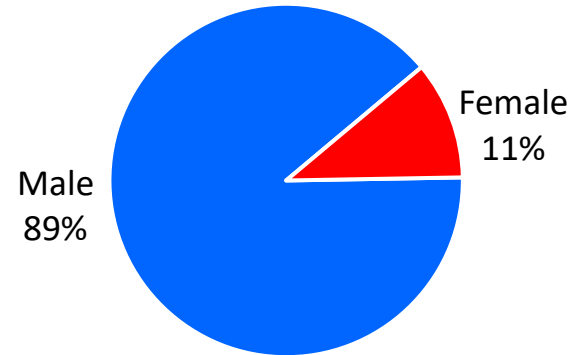

MI FY23 RA Transitions

- **59,535** (left the Army)
- **1,053** (Joined in MI)
- **563** (returned to MI; **about 47% loss**)
- **232** (outsiders moved to MI)
- ❖ **795** to MI

*MSA stands for Metropolitan Statistical Area. A MSA is a predetermined land area that contains a population center with at least 50,000 people residing within its borders (Census Bureau). Some MSAs split states however the numbers only reflect those that transitioned to MI. **ALL** numbers are those with Honorable/general service.

Michigan

Demographics of the 795 RA soldiers that transitioned to Michigan in FY23.

Age

83% were between 17-34 yrs of age.

Marital Status

Race*

Gender

*Note: AI/AN= American Indian/Alaska Native; AAPI= Asian American Pacific Islander; Other= blank, other and unknown