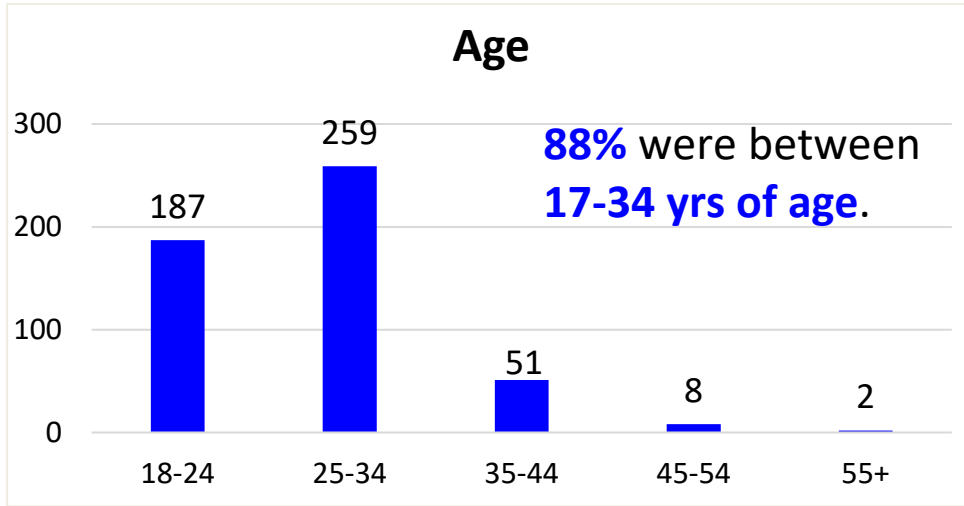

Massachusetts

Demographics of the 507 RA soldiers that transitioned to Massachusetts in FY23.

*Note: AI/AN= American Indian/Alaska Native; AAPI= Asian American Pacific Islander; Other= blank, other and unknown