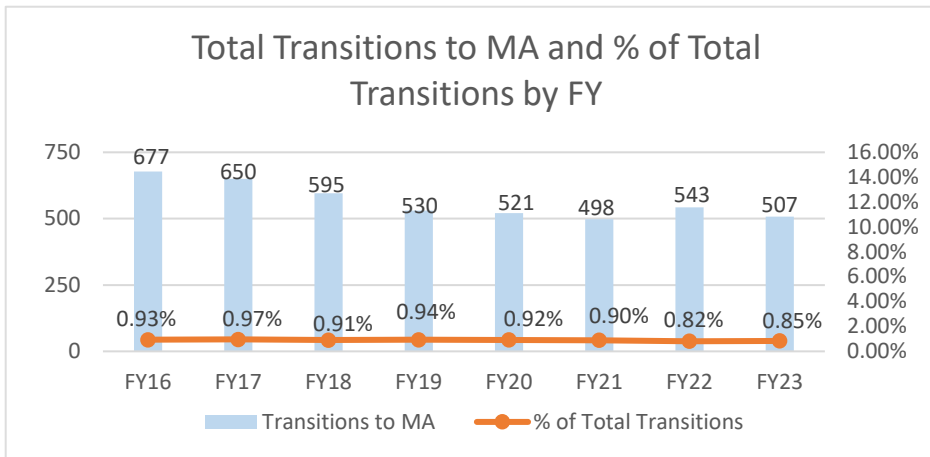

Massachusetts

Massachusetts ranked 27th in Regular Army (RA) soldier transitions. 1% (507) of the RA population for FY23 transitioned to Massachusetts.

Top 5 MSAs* in MA	FY23 Transitioned Soldiers
Boston	319
Worcester	77
Springfield	44
Providence	36
Barnstable Town	20

MA FY23 RA Transitions

- **59,535** (left the Army)
- **1,032** (Joined in MA)
- **301** (returned to MA; **about 71% loss**)
- **206** (outsiders moved to MA)
- ❖ **507** to MA

*MSA stands for Metropolitan Statistical Area. A MSA is a predetermined land area that contains a population center with at least 50,000 people residing within its borders (Census Bureau). Some of the MSAs split states but the numbers only reflect the MA side of the MSA. **ALL** numbers are those with Honorable/general service.