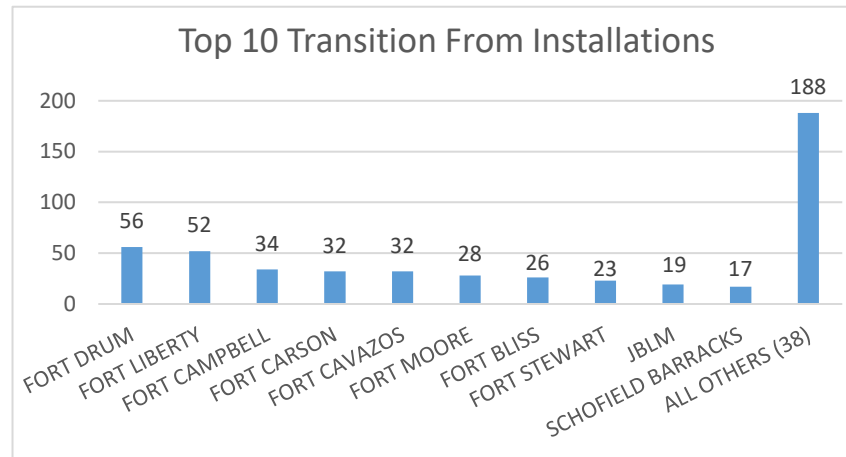

Massachusetts

Massachusetts ranked 27th in Regular Army (RA) soldier transitions. 1% (507) of the RA population for FY23 transitioned to Massachusetts.

Top 5 MSAs* in MA	FY23 Transitioned Soldiers
Boston	319
Worcester	77
Springfield	44
Providence	36
Barnstable Town	20

MA FY23 RA Transitions

- **59,535** (left the Army)
- **1,032** (Joined in MA)
- **301** (returned to MA; **about 71% loss**)
- **206** (outsiders moved to MA)
- ❖ **507** to MA

*MSA stands for Metropolitan Statistical Area. A MSA is a predetermined land area that contains a population center with at least 50,000 people residing within its borders (Census Bureau). Some of the MSAs split states but the numbers only reflect the MA side of the MSA. **ALL** numbers are those with Honorable/general service.