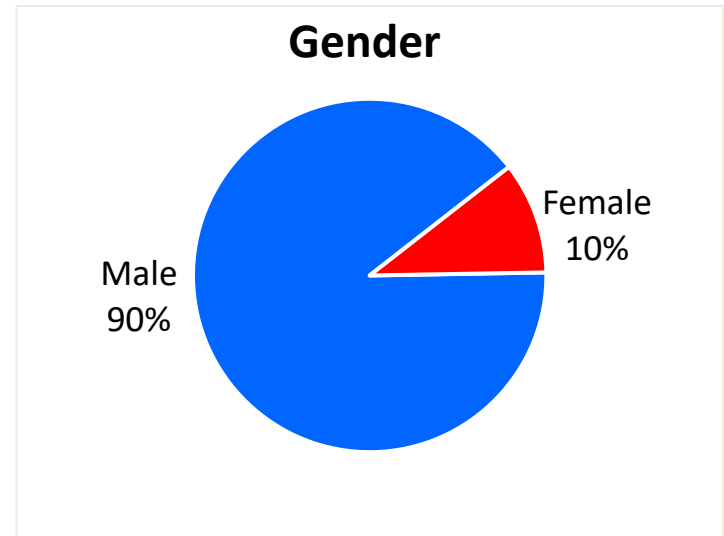

Massachusetts

Demographics of the 507 RA soldiers that transitioned to Massachusetts in FY23.

*Note: AI/AN= American Indian/Alaska Native; AAPI= Asian American Pacific Islander; Other= blank, other and unknown