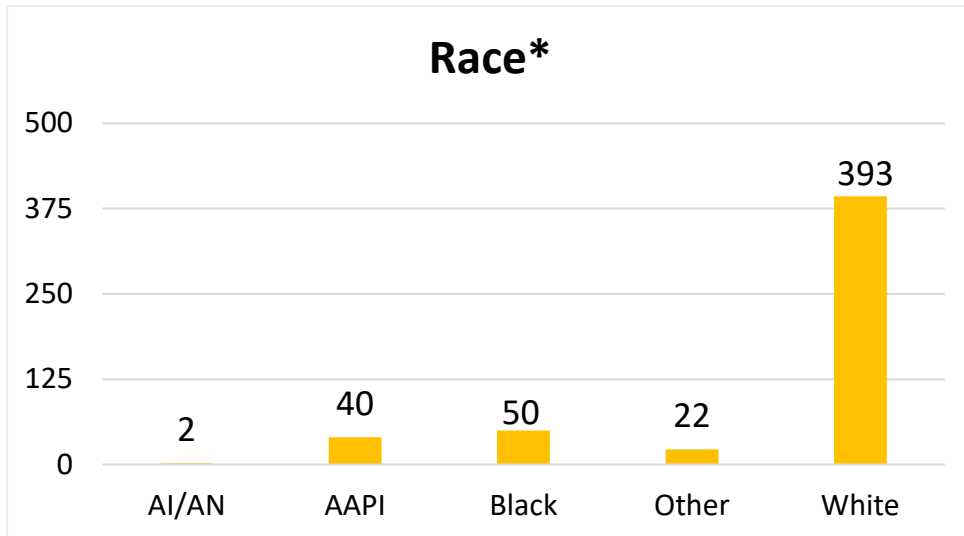

Massachusetts

Massachusetts ranked 27th in Regular Army (RA) soldier transitions. 1% (507) of the RA population for FY23 transitioned to Massachusetts.

Top 5 MSAs* in MA	FY23 Transitioned Soldiers
Boston	319
Worcester	77
Springfield	44
Providence	36
Barnstable Town	20

MA FY23 RA Transitions

- **59,535** (left the Army)
- **1,032** (Joined in MA)
- **301** (returned to MA; **about 71% loss**)
- **206** (outsiders moved to MA)
- ❖ **507** to MA

*MSA stands for Metropolitan Statistical Area. A MSA is a predetermined land area that contains a population center with at least 50,000 people residing within its borders (Census Bureau). Some of the MSAs split states but the numbers only reflect the MA side of the MSA. **ALL** numbers are those with Honorable/general service.

Massachusetts

Demographics of the 507 RA soldiers that transitioned to Massachusetts in FY23.

*Note: AI/AN= American Indian/Alaska Native; AAPI= Asian American Pacific Islander; Other= blank, other and unknown