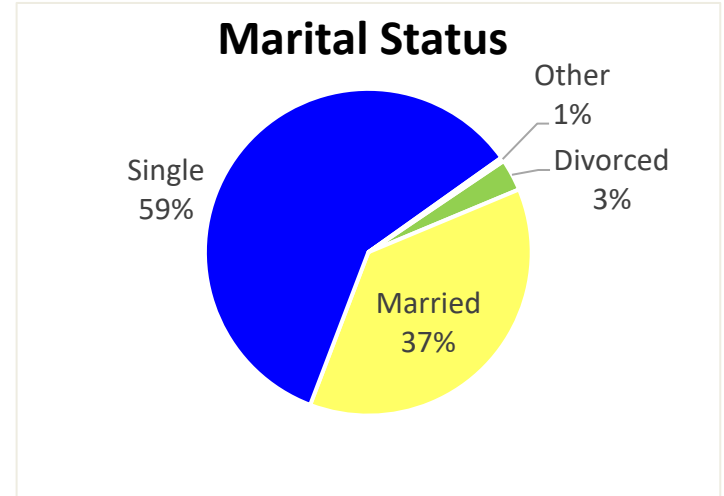

MA FY23 RA Transitions

- **59,535** (left the Army)
- **1,032** (Joined in MA)
- **301** (returned to MA; **about 71% loss**)
- **206** (outsiders moved to MA)
- ❖ **507** to MA

*MSA stands for Metropolitan Statistical Area. A MSA is a predetermined land area that contains a population center with at least 50,000 people residing within its borders (Census Bureau). Some of the MSAs split states but the numbers only reflect the MA side of the MSA. **ALL** numbers are those with Honorable/general service.

Massachusetts

Demographics of the 507 RA soldiers that transitioned to Massachusetts in FY23.

*Note: AI/AN= American Indian/Alaska Native; AAPI= Asian American Pacific Islander; Other= blank, other and unknown