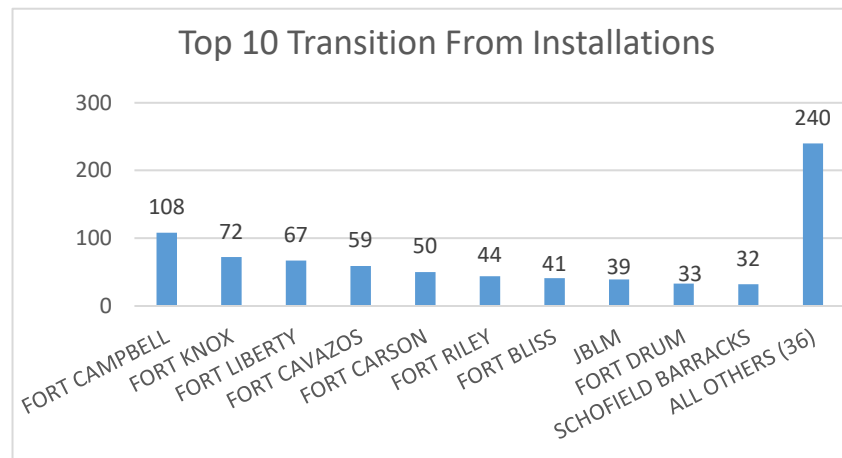

# Indiana

Indiana ranked 23<sup>rd</sup> in Regular Army (RA) soldier transitions. 1% (785) of the RA population for FY23 transitioned to Indiana.

Top 5 MSAs* in IN	FY23 Transitioned Soldiers
Indianapolis	264
Naperville	79
Fort Wayne	61
Evansville	38
Lafayette	34

## IN FY23 RA Transitions

- **59,535** (left the Army)
- **777** (Joined in IN)
- **414** (returned to IN; **about 47% loss**)
- **371** (outsiders moved to IN)
- ❖ **785** to IN

\*MSA stands for Metropolitan Statistical Area. A MSA is a predetermined land area that contains a population center with at least 50,000 people residing within its borders (Census Bureau). Some MSAs split states however the numbers only reflect those that transitioned to IN. **ALL** numbers are those with Honorable/general service.