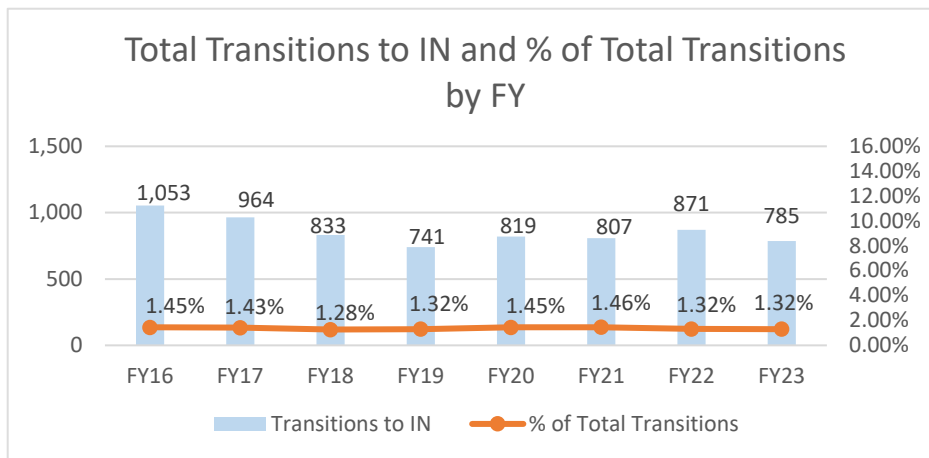

# Indiana

Indiana ranked 23<sup>rd</sup> in Regular Army (RA) soldier transitions. 1% (785) of the RA population for FY23 transitioned to Indiana.

Top 5 MSAs* in IN	FY23 Transitioned Soldiers
Indianapolis	264
Naperville	79
Fort Wayne	61
Evansville	38
Lafayette	34

## IN FY23 RA Transitions

- **59,535** (left the Army)
- **777** (Joined in IN)
- **414** (returned to IN; **about 47% loss**)
- **371** (outsiders moved to IN)
- ❖ **785** to IN

\*MSA stands for Metropolitan Statistical Area. A MSA is a predetermined land area that contains a population center with at least 50,000 people residing within its borders (Census Bureau). Some MSAs split states however the numbers only reflect those that transitioned to IN. **ALL** numbers are those with Honorable/general service.

# Indiana

Demographics of the 785 RA soldiers that transitioned to Indiana in FY23.