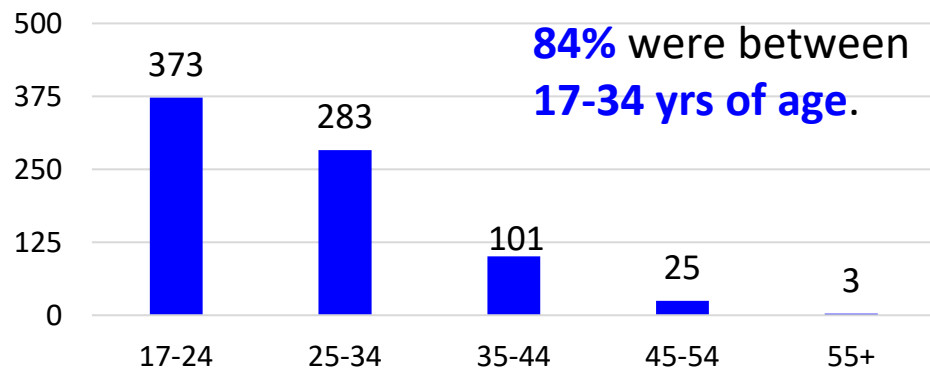

## IN FY23 RA Transitions

- **59,535** (left the Army)
- **777** (Joined in IN)
- **414** (returned to IN; **about 47% loss**)
- **371** (outsiders moved to IN)
- ❖ **785** to IN

\*MSA stands for Metropolitan Statistical Area. A MSA is a predetermined land area that contains a population center with at least 50,000 people residing within its borders (Census Bureau). Some MSAs split states however the numbers only reflect those that transitioned to IN. **ALL** numbers are those with Honorable/general service.

## Age