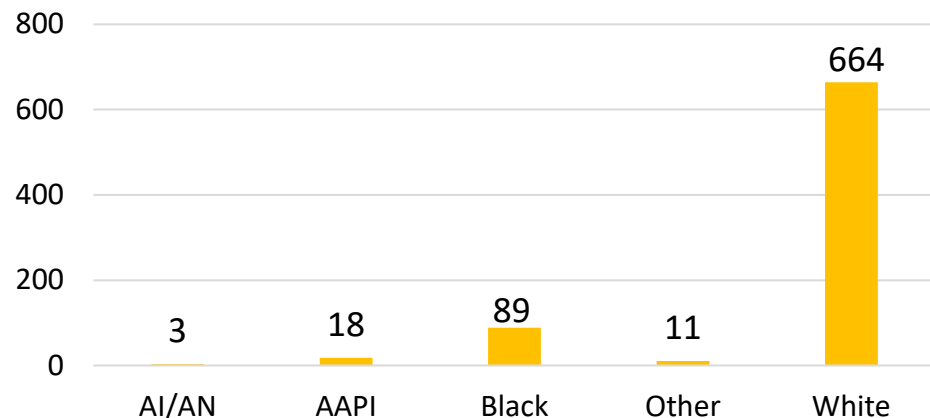

Indiana

Demographics of the 785 RA soldiers that transitioned to Indiana in FY23.

Age

Marital Status

Race*

Gender

*Note: AI/AN= American Indian/Alaska Native; AAPI= Asian American Pacific Islander; Other= blank, other and unknown