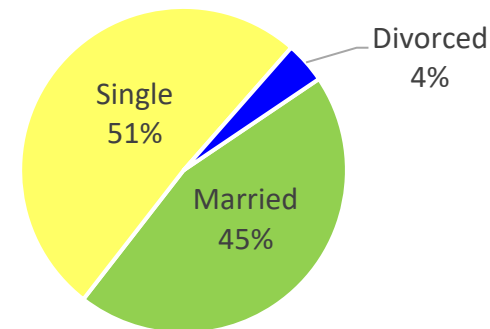

## IN FY23 RA Transitions

- **59,535** (left the Army)
- **777** (Joined in IN)
- **414** (returned to IN; **about 47% loss**)
- **371** (outsiders moved to IN)
- ❖ **785** to IN

\*MSA stands for Metropolitan Statistical Area. A MSA is a predetermined land area that contains a population center with at least 50,000 people residing within its borders (Census Bureau). Some MSAs split states however the numbers only reflect those that transitioned to IN. **ALL** numbers are those with Honorable/general service.

# Indiana

Demographics of the 785 RA soldiers that transitioned to Indiana in FY23.

## Age

## Marital Status