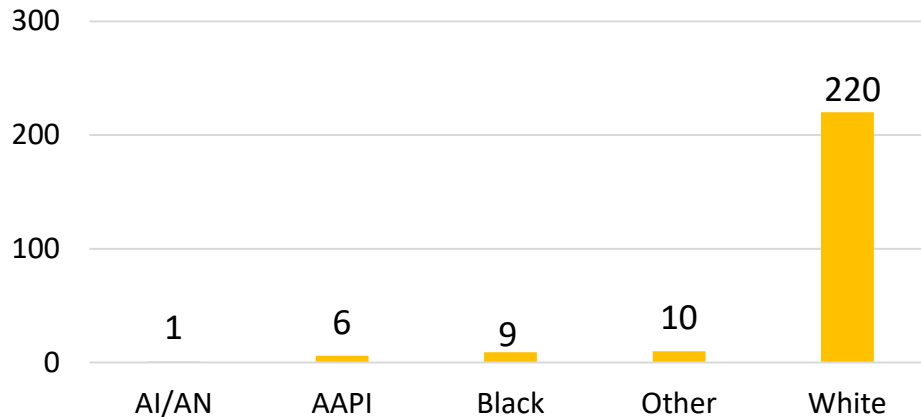

ID FY23 RA Transitions

- **59,535** (left the Army)
- **269** (Joined in ID)
- **123** (Returned to ID; **about 54% loss**)
- **123** (Outsiders moved to ID)
- ❖ **246** to ID

*MSA stands for Metropolitan Statistical Area. A MSA is a predetermined land area that contains a population center with at least 50,000 people residing within its borders (Census Bureau). **ALL** numbers are those with Honorable/general service.

Idaho

Demographics of the 246 RA soldiers that transitioned to Idaho in FY23.

Age

83% were between 17-34 yrs of age.

Marital Status

Race*

Gender

*Note: AI/AN= American Indian/Alaska Native; AAPI= Asian American Pacific Islander; Other= blank, other and unknown