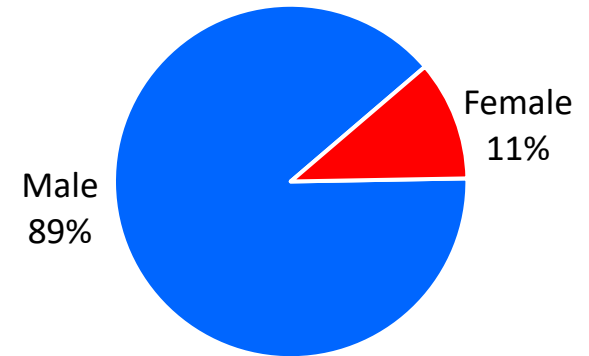

Idaho

Demographics of the 246 RA soldiers that transitioned to Idaho in FY23.

Age

83% were between 17-34 yrs of age.

Marital Status

Race*

Gender

*Note: AI/AN= American Indian/Alaska Native; AAPI= Asian American Pacific Islander; Other= blank, other and unknown