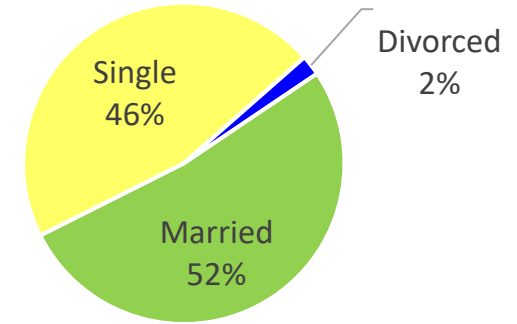

ID FY23 RA Transitions

- **59,535** (left the Army)
- **269** (Joined in ID)
- **123** (Returned to ID; **about 54% loss**)
- **123** (Outsiders moved to ID)
- ❖ **246** to ID

*MSA stands for Metropolitan Statistical Area. A MSA is a predetermined land area that contains a population center with at least 50,000 people residing within its borders (Census Bureau). **ALL** numbers are those with Honorable/general service.

Idaho

Demographics of the 246 RA soldiers that transitioned to Idaho in FY23.

Age

83% were between 17-34 yrs of age.

Marital Status

Race*

Gender

*Note: AI/AN= American Indian/Alaska Native; AAPI= Asian American Pacific Islander; Other= blank, other and unknown