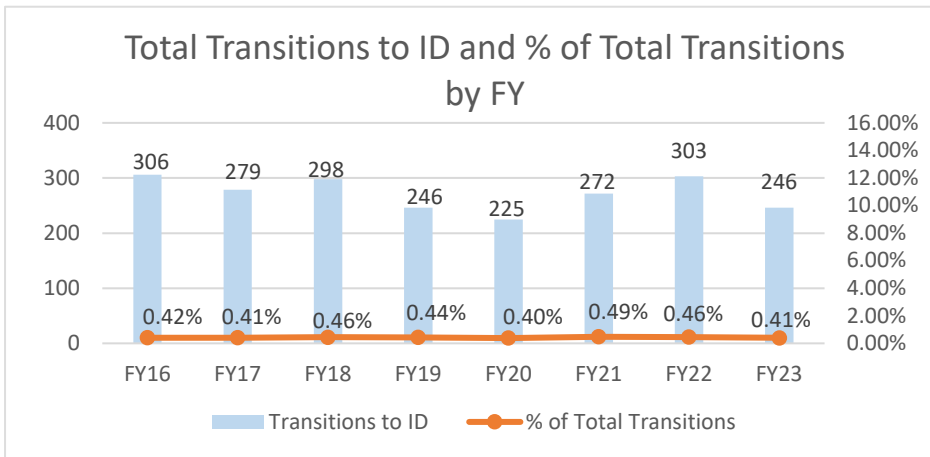

Idaho

Idaho ranked 40th in Regular Army (RA) soldier transitions. <1.0% (246) of the RA population for FY23 transitioned to Idaho.

Top 5 MSAs* in ID	FY23 Transitioned Soldiers
Boise City	119
Idaho Falls	25
Coeur D'Alene	23
Twin Falls	23
Pocatello	7

ID FY23 RA Transitions

- **59,535** (left the Army)
- **269** (Joined in ID)
- **123** (Returned to ID; **about 54% loss**)
- **123** (Outsiders moved to ID)
- ❖ **246** to ID

*MSA stands for Metropolitan Statistical Area. A MSA is a predetermined land area that contains a population center with at least 50,000 people residing within its borders (Census Bureau). **ALL** numbers are those with Honorable/general service.

Idaho

Demographics of the 246 RA soldiers that transitioned to Idaho in FY23.

Age

83% were between 17-34 yrs of age.

Marital Status

Race*

Gender

*Note: AI/AN= American Indian/Alaska Native; AAPI= Asian American Pacific Islander; Other= blank, other and unknown