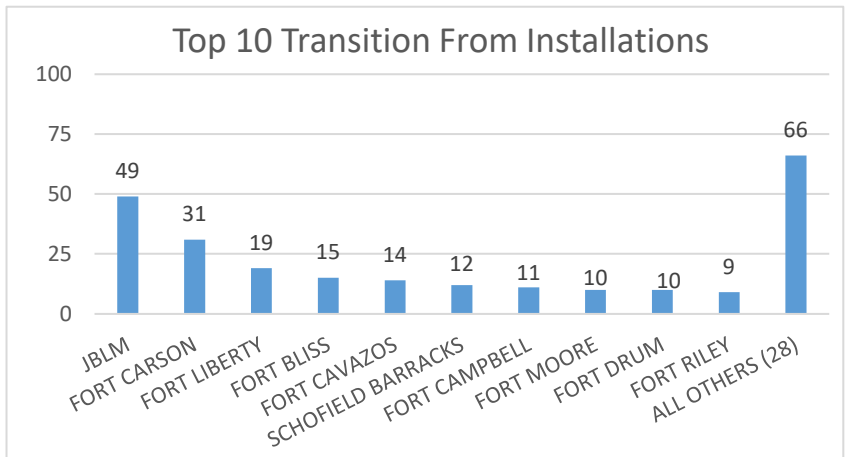

Idaho

Idaho ranked 40th in Regular Army (RA) soldier transitions. <1.0% (246) of the RA population for FY23 transitioned to Idaho.

Top 5 MSAs* in ID	FY23 Transitioned Soldiers
Boise City	119
Idaho Falls	25
Coeur D'Alene	23
Twin Falls	23
Pocatello	7

ID FY23 RA Transitions

- **59,535** (left the Army)
- **269** (Joined in ID)
- **123** (Returned to ID; **about 54% loss**)
- **123** (Outsiders moved to ID)
- ❖ **246** to ID

*MSA stands for Metropolitan Statistical Area. A MSA is a predetermined land area that contains a population center with at least 50,000 people residing within its borders (Census Bureau). **ALL** numbers are those with Honorable/general service.

Idaho

Demographics of the 246 RA soldiers that transitioned to Idaho in FY23.

Age

83% were between 17-34 yrs of age.

Marital Status

Race*

Gender

*Note: AI/AN= American Indian/Alaska Native; AAPI= Asian American Pacific Islander; Other= blank, other and unknown