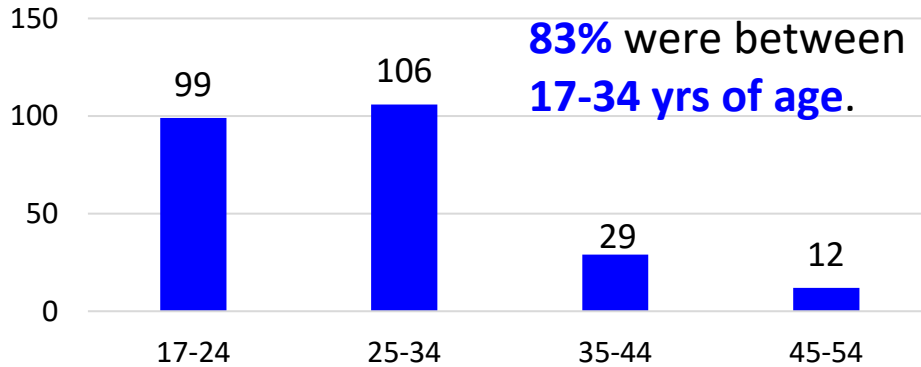

ID FY23 RA Transitions

- **59,535** (left the Army)
- **269** (Joined in ID)
- **123** (Returned to ID; **about 54% loss**)
- **123** (Outsiders moved to ID)
- ❖ **246** to ID

*MSA stands for Metropolitan Statistical Area. A MSA is a predetermined land area that contains a population center with at least 50,000 people residing within its borders (Census Bureau). **ALL** numbers are those with Honorable/general service.

Idaho

Demographics of the 246 RA soldiers that transitioned to Idaho in FY23.

Age

83% were between 17-34 yrs of age.

Marital Status

Race*

Gender

*Note: AI/AN= American Indian/Alaska Native; AAPI= Asian American Pacific Islander; Other= blank, other and unknown