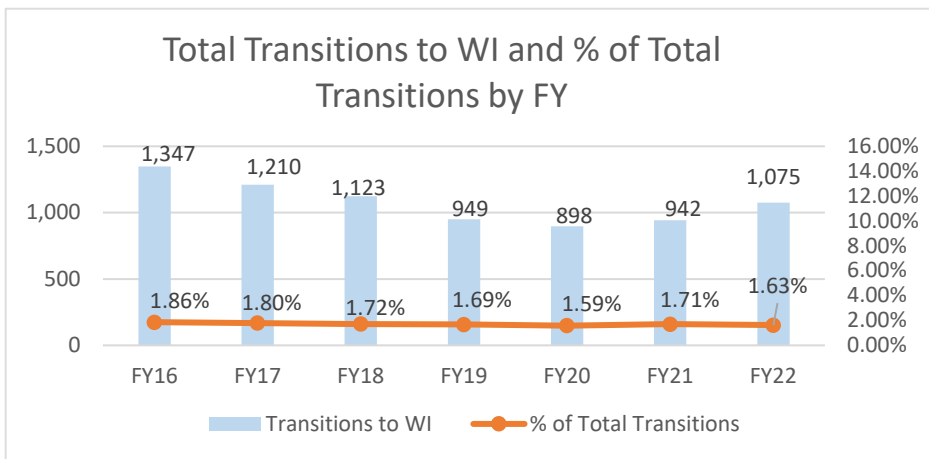

Wisconsin ranked 27th in Regular Army (RA) soldier transitions. 0.9% (581) of the RA population for FY22 transitioned to Wisconsin.

Top 5 MSAs* in WI	FY22 Transitioned Soldiers
Milwaukee	125
Madison	54
** La Crosse	45
Green Bay	39
Appleton	33

WI FY22 RA Transitions

- **65,864** (left the Army)
- **870** (Joined in WI)
- **380** (returned to WI; **about 56% loss**)
- **201** (outsiders moved to WI)
- ❖ **581** to WI

*MSA stands for Metropolitan Statistical Area. A MSA is a predetermined land area that contains a population center with at least 50,000 people residing within its borders (Census Bureau). Some MSAs split states however the numbers only reflect those that transitioned to the WI side of the MSA.