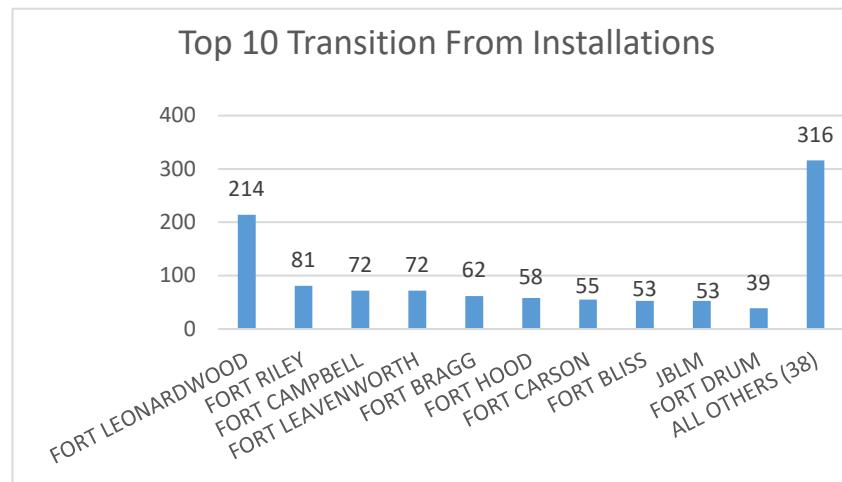

Wisconsin ranked 27th in Regular Army (RA) soldier transitions. 0.9% (581) of the RA population for FY22 transitioned to Wisconsin.

Top 5 MSAs* in WI	FY22 Transitioned Soldiers
Milwaukee	125
Madison	54
** La Crosse	45
Green Bay	39
Appleton	33

WI FY22 RA Transitions

- **65,864** (left the Army)
- **870** (Joined in WI)
- **380** (returned to WI; **about 56% loss**)
- **201** (outsiders moved to WI)
- ❖ **581** to WI

*MSA stands for Metropolitan Statistical Area. A MSA is a predetermined land area that contains a population center with at least 50,000 people residing within its borders (Census Bureau). Some MSAs split states however the numbers only reflect those that transitioned to the WI side of the MSA.