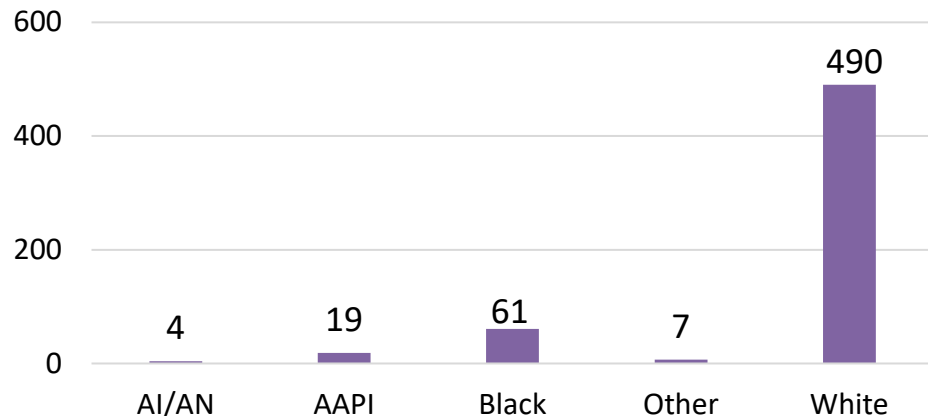

WI FY22 RA Transitions

- **65,864** (left the Army)
- **870** (Joined in WI)
- **380** (returned to WI; **about 56% loss**)
- **201** (outsiders moved to WI)
- ❖ **581** to WI

*MSA stands for Metropolitan Statistical Area. A MSA is a predetermined land area that contains a population center with at least 50,000 people residing within its borders (Census Bureau). Some MSAs split states however the numbers only reflect those that transitioned to the WI side of the MSA.

** represents an installation at that MSA.

Wisconsin

Demographics of the 581 RA soldiers that transitioned to Wisconsin in FY22.

Age

Marital Status

Race*

Gender

*Note: AAPI= Asian Pacific Islander AI/AN= American Indian/ Alaska Native

Wisconsin

Demographics of RA Soldiers that transitioned to Wisconsin in FY22