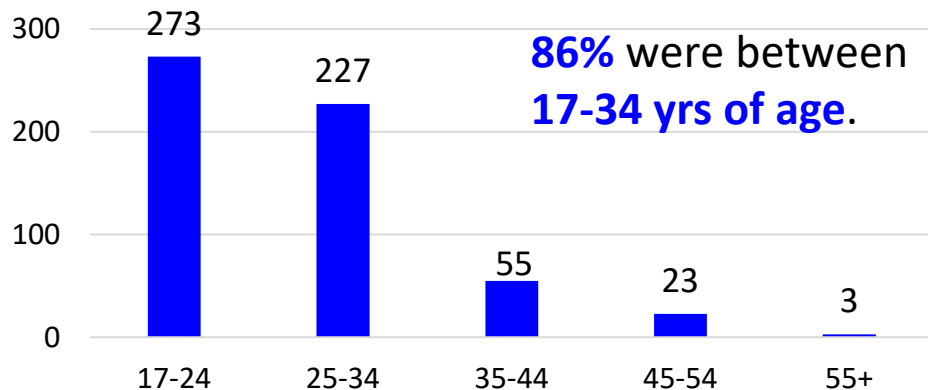

WI FY22 RA Transitions

- **65,864** (left the Army)
- **870** (Joined in WI)
- **380** (returned to WI; **about 56% loss**)
- **201** (outsiders moved to WI)
- ❖ **581** to WI

*MSA stands for Metropolitan Statistical Area. A MSA is a predetermined land area that contains a population center with at least 50,000 people residing within its borders (Census Bureau). Some MSAs split states however the numbers only reflect those that transitioned to the WI side of the MSA.

** represents an installation at that MSA.

Wisconsin

Demographics of the 581 RA soldiers that transitioned to Wisconsin in FY22.

Age

Marital Status

Race*

Gender

*Note: AAPI= Asian Pacific Islander AI/AN= American Indian/ Alaska Native