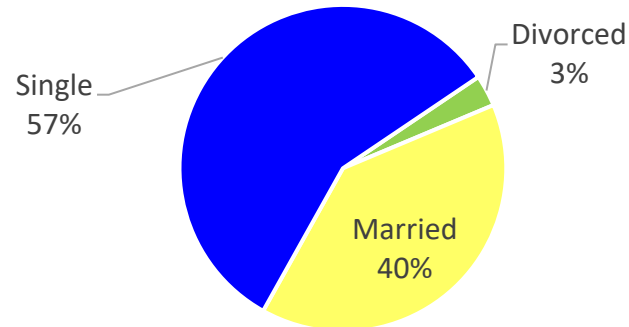

WI FY22 RA Transitions

- **65,864** (left the Army)
- **870** (Joined in WI)
- **380** (returned to WI; **about 56% loss**)
- **201** (outsiders moved to WI)
- ❖ **581** to WI

*MSA stands for Metropolitan Statistical Area. A MSA is a predetermined land area that contains a population center with at least 50,000 people residing within its borders (Census Bureau). Some MSAs split states however the numbers only reflect those that transitioned to the WI side of the MSA.

** represents an installation at that MSA.

Wisconsin

Demographics of the 581 RA soldiers that transitioned to Wisconsin in FY22.

Age

Marital Status

Race*

Gender

*Note: AAPI= Asian Pacific Islander AI/AN= American Indian/ Alaska Native