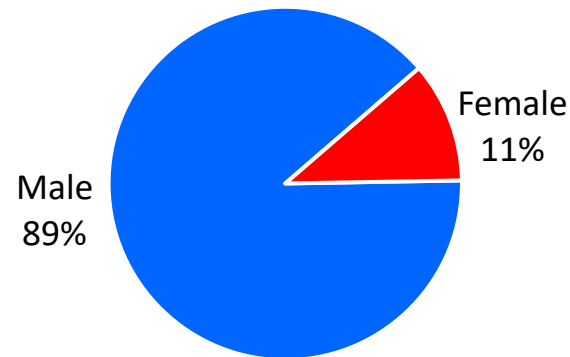

WI FY22 RA Transitions

- **65,864** (left the Army)
- **870** (Joined in WI)
- **380** (returned to WI; **about 56% loss**)
- **201** (outsiders moved to WI)
- ❖ **581** to WI

*MSA stands for Metropolitan Statistical Area. A MSA is a predetermined land area that contains a population center with at least 50,000 people residing within its borders (Census Bureau). Some MSAs split states however the numbers only reflect those that transitioned to the WI side of the MSA.

** represents an installation at that MSA.

Wisconsin

Demographics of the 581 RA soldiers that transitioned to Wisconsin in FY22.

Age

Marital Status

Race*

Gender

*Note: AAPI= Asian Pacific Islander AI/AN= American Indian/ Alaska Native