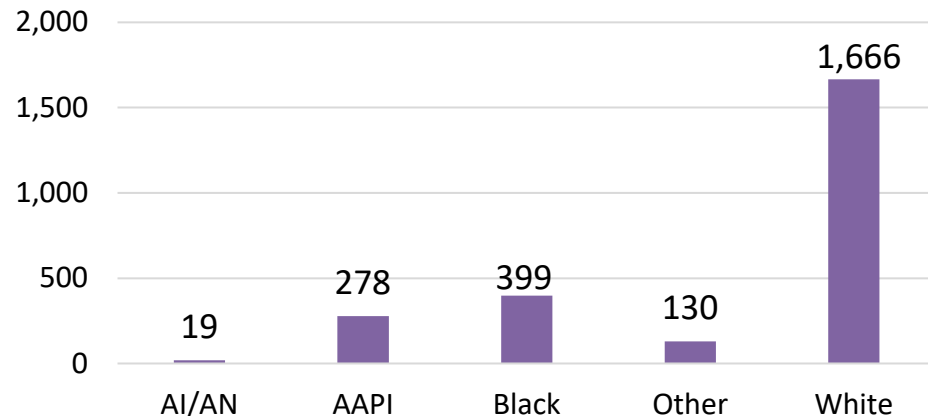

WA FY22 RA Transitions

- **65,864** (left the Army)
- **1,191** (Joined in WA)
- **608** (returned to WA; **about 49% loss**)
- **1,884** (outsiders moved to WA)
- ❖ **2,492** to WA

*MSA stands for Metropolitan Statistical Area. A MSA is a predetermined land area that contains a population center with at least 50,000 people residing within its borders (Census Bureau). Some MSAs split states however the numbers only reflect those that transitioned to the WA side of the MSA.

** represents an installation at that MSA.

Washington

Demographics of the 2,492 RA soldiers that transitioned to Washington in FY22.

Age

Marital Status

Race*

Gender

*Note: AAPI= Asian Pacific Islander AI/AN= American Indian/ Alaska Native

Washington

Demographics of RA Soldiers that transitioned to Washington in FY22