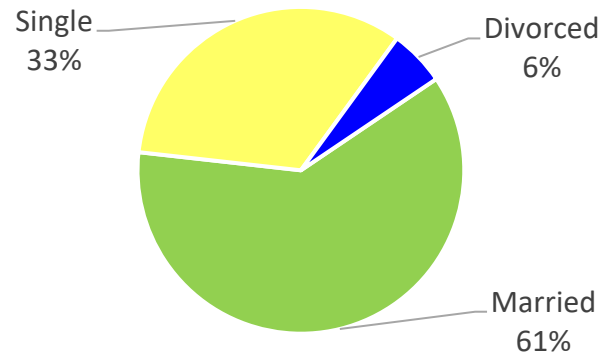

WA FY22 RA Transitions

- **65,864** (left the Army)
- **1,191** (Joined in WA)
- **608** (returned to WA; **about 49% loss**)
- **1,884** (outsiders moved to WA)
- ❖ **2,492** to WA

*MSA stands for Metropolitan Statistical Area. A MSA is a predetermined land area that contains a population center with at least 50,000 people residing within its borders (Census Bureau). Some MSAs split states however the numbers only reflect those that transitioned to the WA side of the MSA.

** represents an installation at that MSA.

Washington

Demographics of the 2,492 RA soldiers that transitioned to Washington in FY22.

Age

Marital Status

Race*

Gender

*Note: AAPI= Asian Pacific Islander AI/AN= American Indian/ Alaska Native