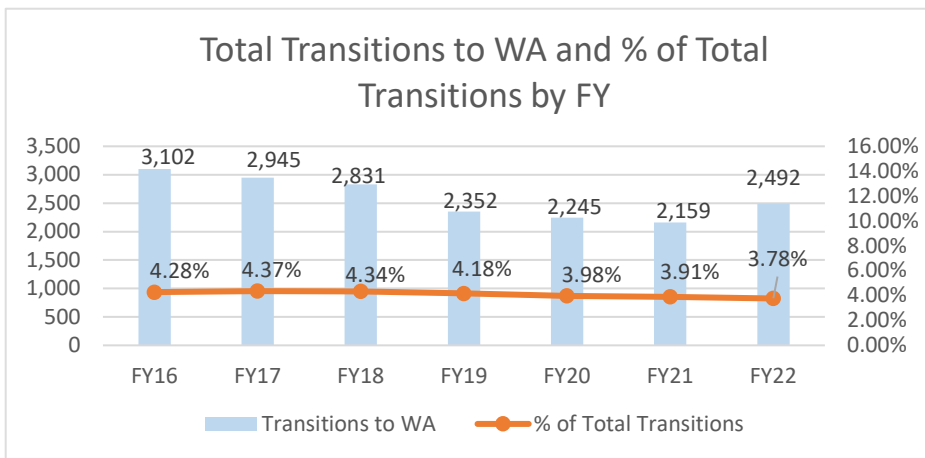

Washington

Washington ranked 9th in Regular Army (RA) soldier transitions. 3.8% (2,492) of the RA population for FY22 transitioned to Washington.

Top 5 MSAs* in WA	FY22 Transitioned Soldiers
**Seattle	1,398
Olympia	625
Spokane	99
Portland	68
Bremerton	48

WA FY22 RA Transitions

- **65,864** (left the Army)
- **1,191** (Joined in WA)
- **608** (returned to WA; **about 49% loss**)
- **1,884** (outsiders moved to WA)
- ❖ **2,492** to WA

*MSA stands for Metropolitan Statistical Area. A MSA is a predetermined land area that contains a population center with at least 50,000 people residing within its borders (Census Bureau). Some MSAs split states however the numbers only reflect those that transitioned to the WA side of the MSA.