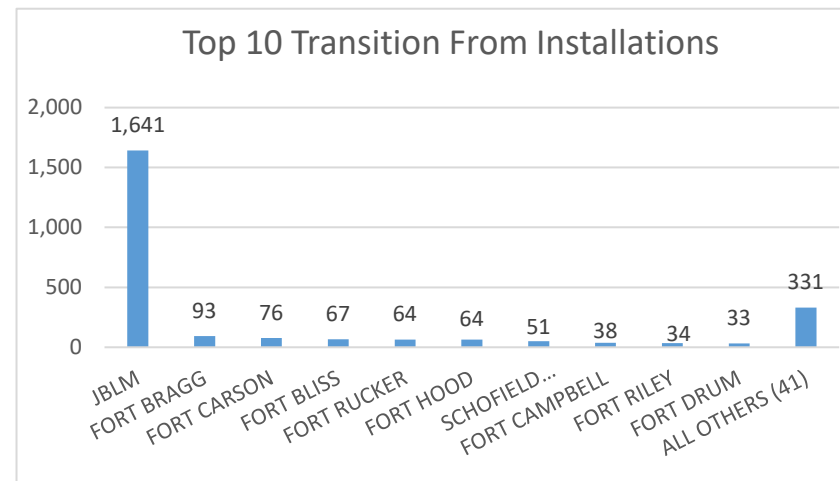

Washington

Washington ranked 9th in Regular Army (RA) soldier transitions. 3.8% (2,492) of the RA population for FY22 transitioned to Washington.

Top 5 MSAs* in WA	FY22 Transitioned Soldiers
**Seattle	1,398
Olympia	625
Spokane	99
Portland	68
Bremerton	48

WA FY22 RA Transitions

- **65,864** (left the Army)
- **1,191** (Joined in WA)
- **608** (returned to WA; **about 49% loss**)
- **1,884** (outsiders moved to WA)
- ❖ **2,492** to WA

*MSA stands for Metropolitan Statistical Area. A MSA is a predetermined land area that contains a population center with at least 50,000 people residing within its borders (Census Bureau). Some MSAs split states however the numbers only reflect those that transitioned to the WA side of the MSA.

** represents an installation at that MSA.

Washington

Demographics of the 2,492 RA soldiers that transitioned to Washington in FY22.

Age

Marital Status

Race*

Gender

*Note: AAPI= Asian Pacific Islander AI/AN= American Indian/ Alaska Native