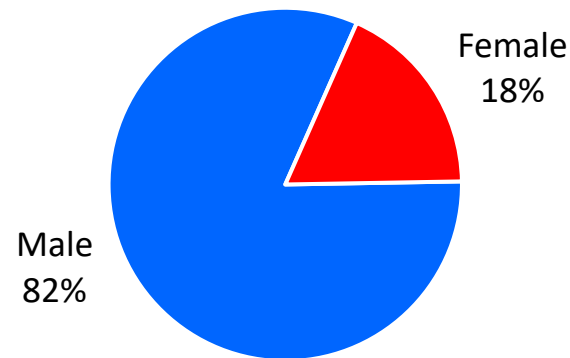

WA FY22 RA Transitions

- **65,864** (left the Army)
- **1,191** (Joined in WA)
- **608** (returned to WA; **about 49% loss**)
- **1,884** (outsiders moved to WA)
- ❖ **2,492** to WA

*MSA stands for Metropolitan Statistical Area. A MSA is a predetermined land area that contains a population center with at least 50,000 people residing within its borders (Census Bureau). Some MSAs split states however the numbers only reflect those that transitioned to the WA side of the MSA.

** represents an installation at that MSA.

Washington

Demographics of the 2,492 RA soldiers that transitioned to Washington in FY22.

Age

Marital Status

Race*

Gender

*Note: AAPI= Asian Pacific Islander AI/AN= American Indian/ Alaska Native