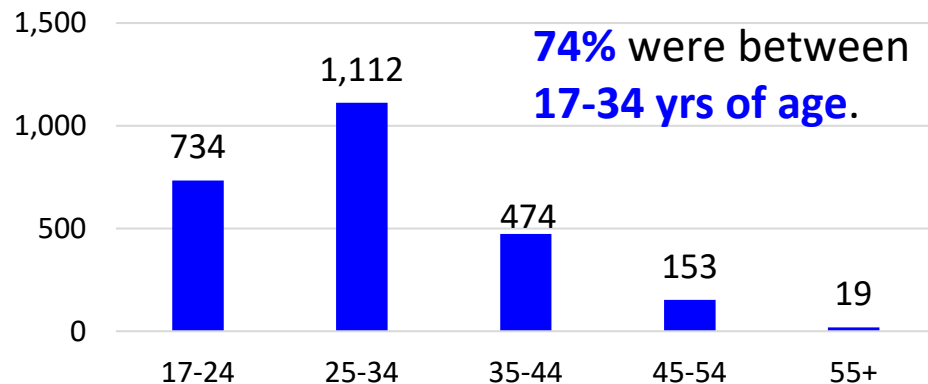

WA FY22 RA Transitions

- **65,864** (left the Army)
- **1,191** (Joined in WA)
- **608** (returned to WA; **about 49% loss**)
- **1,884** (outsiders moved to WA)
- ❖ **2,492** to WA

*MSA stands for Metropolitan Statistical Area. A MSA is a predetermined land area that contains a population center with at least 50,000 people residing within its borders (Census Bureau). Some MSAs split states however the numbers only reflect those that transitioned to the WA side of the MSA.

** represents an installation at that MSA.

Washington

Demographics of the 2,492 RA soldiers that transitioned to Washington in FY22.

Age

Marital Status

Race*

Gender

*Note: AAPI= Asian Pacific Islander AI/AN= American Indian/ Alaska Native