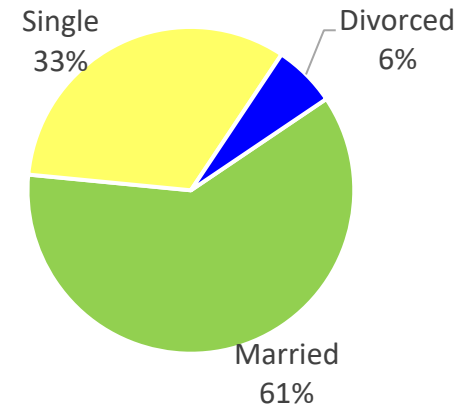

# Tennessee

Demographics of the 2,670 RA soldiers that transitioned to Tennessee in FY22.

## Age

77% were between 17-34 yrs of age.

## Marital Status