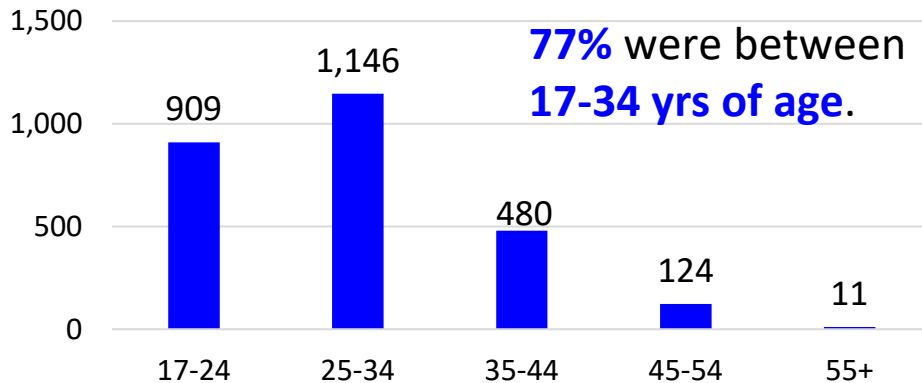

## TN FY22 RA Transitions

- **65,864** (left the Army)
- **2,070** (Joined in TN)
- **824** (returned to TN; **about 60% loss**)
- **1,846** (outsiders moved to TN)
- ❖ **2,670** to TN

\*MSA stands for Metropolitan Statistical Area. A MSA is a predetermined land area that contains a population center with at least 50,000 people residing within its borders (Census Bureau). Some MSAs split states however the numbers only reflect those that transitioned to the TN side of the MSA.

\*\* represents an installation at that MSA.

## Age

77% were between 17-34 yrs of age.