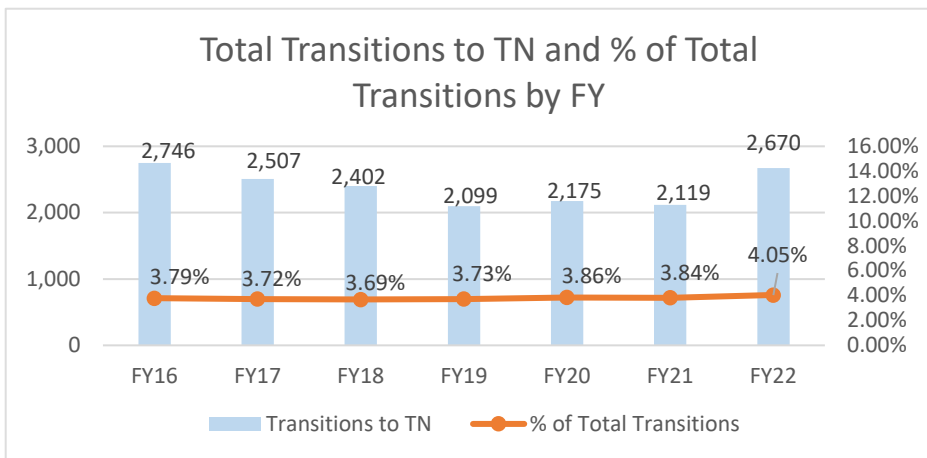

# Tennessee

Tennessee ranked 6th in Regular Army (RA) soldier transitions. 4% (2,670) of the RA population for FY22 transitioned to Tennessee.

Top 5 MSAs* in TN	FY22 Transitioned Soldiers
**Clarksville	1,547
Nashville	381
Knoxville	166
Memphis	112
Chattanooga	47

## TN FY22 RA Transitions

- **65,864** (left the Army)
- **2,070** (Joined in TN)
- **824** (returned to TN; **about 60% loss**)
- **1,846** (outsiders moved to TN)
- ❖ **2,670** to TN

\*MSA stands for Metropolitan Statistical Area. A MSA is a predetermined land area that contains a population center with at least 50,000 people residing within its borders (Census Bureau). Some MSAs split states however the numbers only reflect those that transitioned to the TN side of the MSA.

## Age

77% were between 17-34 yrs of age.