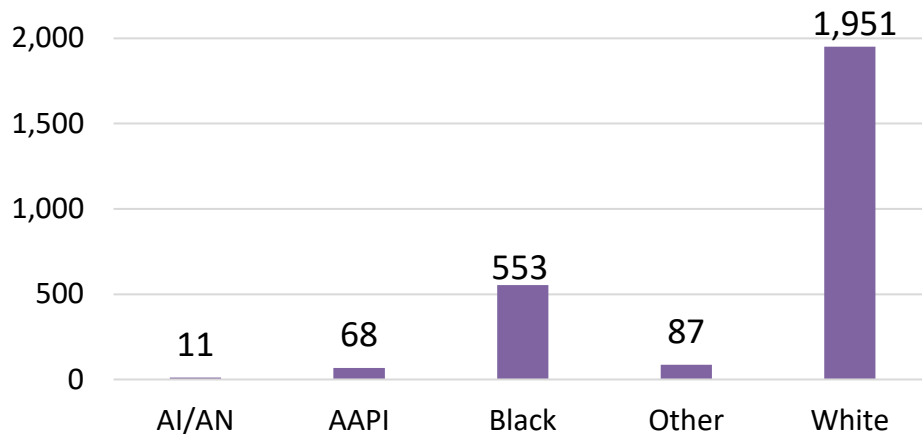

# Tennessee

Demographics of the 2,670 RA soldiers that transitioned to Tennessee in FY22.

## Age

77% were between 17-34 yrs of age.

## Marital Status

## Race\*