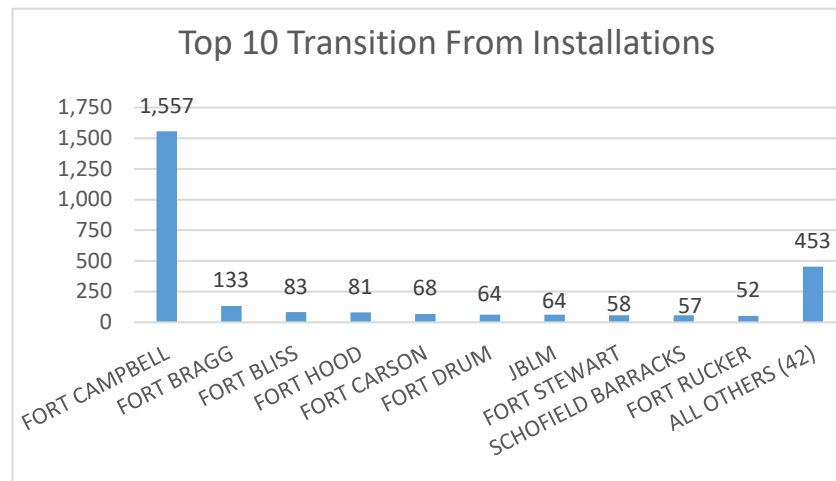

# Tennessee

Tennessee ranked 6th in Regular Army (RA) soldier transitions. 4% (2,670) of the RA population for FY22 transitioned to Tennessee.

Top 5 MSAs* in TN	FY22 Transitioned Soldiers
**Clarksville	1,547
Nashville	381
Knoxville	166
Memphis	112
Chattanooga	47

## TN FY22 RA Transitions

- **65,864** (left the Army)
- **2,070** (Joined in TN)
- **824** (returned to TN; **about 60% loss**)
- **1,846** (outsiders moved to TN)
- ❖ **2,670** to TN

\*MSA stands for Metropolitan Statistical Area. A MSA is a predetermined land area that contains a population center with at least 50,000 people residing within its borders (Census Bureau). Some MSAs split states however the numbers only reflect those that transitioned to the TN side of the MSA.