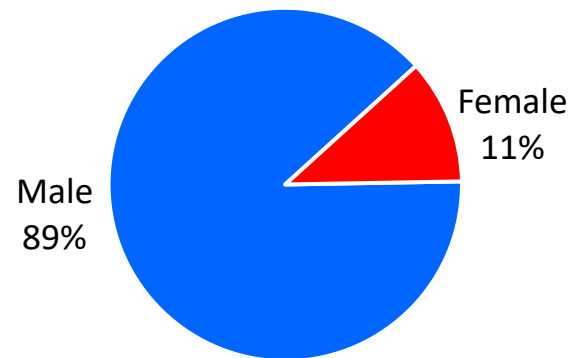

** represents an installation at that MSA.

Pennsylvania

Demographics of the 1,242 RA soldiers that transitioned to Pennsylvania in FY22.

Age

Marital Status

Race*

Gender

*Note: AAPI= Asian Pacific Islander AI/AN= American Indian/ Alaska Native