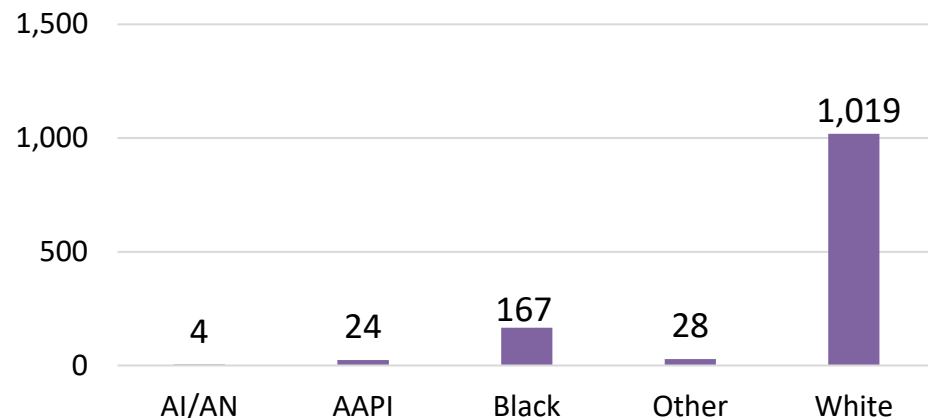

** represents an installation at that MSA.

Pennsylvania

Demographics of the 1,242 RA soldiers that transitioned to Pennsylvania in FY22.

Age

Marital Status

Race*

Gender

*Note: AAPI= Asian Pacific Islander AI/AN= American Indian/ Alaska Native