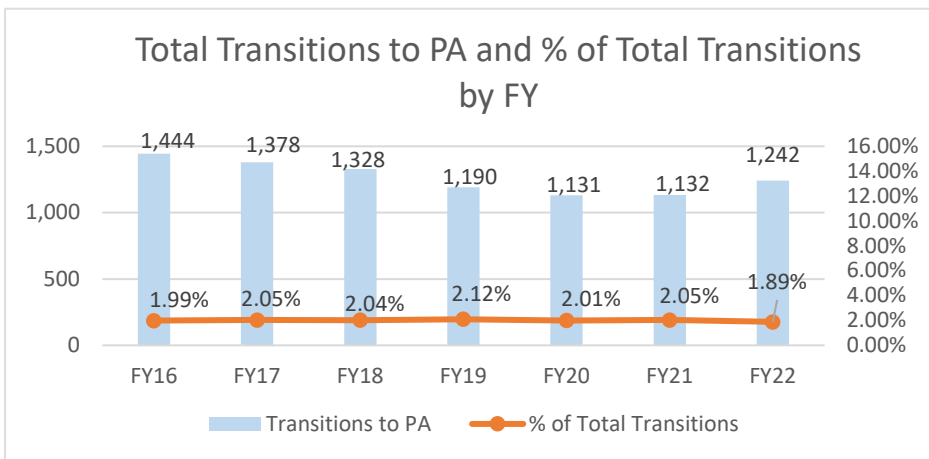

Pennsylvania

Pennsylvania ranked 15th in Regular Army (RA) soldier transitions. 2% (1,242) of the RA population for FY22 transitioned to Pennsylvania.

Top 5 MSAs* in PA	FY22 Transitioned Soldiers
**Philadelphia	290
Pittsburgh	209
**Harrisburg	90
York	78
Allentown	61

PA FY22 RA Transitions

- **65,864** (left the Army)
- **1,395** (Joined in PA)
- **583** (returned to PA; **about 69% loss**)
- **659** (outsiders moved to PA)
- ❖ **1,242** to PA

*MSA stands for Metropolitan Statistical Area. A MSA is a predetermined land area that contains a population center with at least 50,000 people residing within its borders (Census Bureau). Some of the MSAs cross state lines but the numbers only represent the PA side of the MSA.