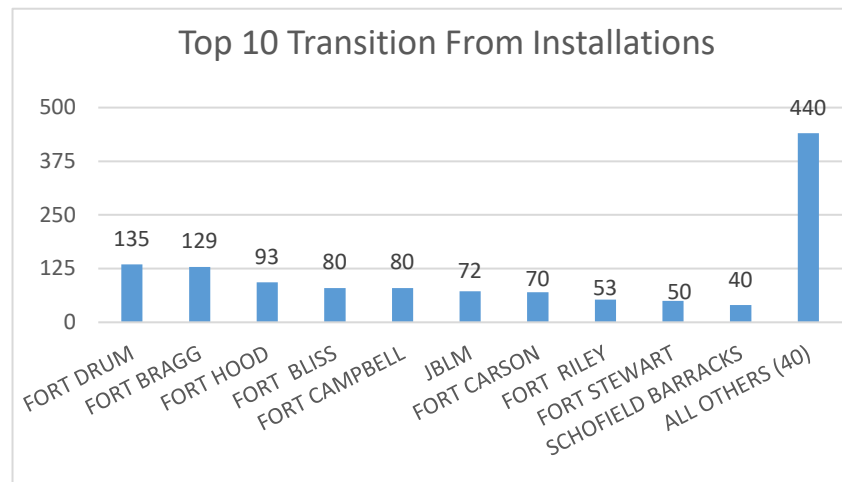

Pennsylvania

Pennsylvania ranked 15th in Regular Army (RA) soldier transitions. 2% (1,242) of the RA population for FY22 transitioned to Pennsylvania.

Top 5 MSAs* in PA	FY22 Transitioned Soldiers
**Philadelphia	290
Pittsburgh	209
**Harrisburg	90
York	78
Allentown	61

PA FY22 RA Transitions

- **65,864** (left the Army)
- **1,395** (Joined in PA)
- **583** (returned to PA; **about 69% loss**)
- **659** (outsiders moved to PA)
- ❖ **1,242** to PA

*MSA stands for Metropolitan Statistical Area. A MSA is a predetermined land area that contains a population center with at least 50,000 people residing within its borders (Census Bureau). Some of the MSAs cross state lines but the numbers only represent the PA side of the MSA.