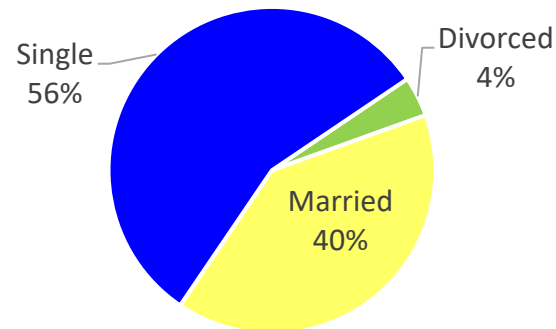

PA FY22 RA Transitions

- **65,864** (left the Army)
- **1,395** (Joined in PA)
- **583** (returned to PA; **about 69% loss**)
- **659** (outsiders moved to PA)
- ❖ **1,242** to PA

*MSA stands for Metropolitan Statistical Area. A MSA is a predetermined land area that contains a population center with at least 50,000 people residing within its borders (Census Bureau). Some of the MSAs cross state lines but the numbers only represent the PA side of the MSA.

** represents an installation at that MSA.

Pennsylvania

Demographics of the 1,242 RA soldiers that transitioned to Pennsylvania in FY22.

Age

Marital Status

Race*

Gender

*Note: AAPI= Asian Pacific Islander AI/AN= American Indian/ Alaska Native