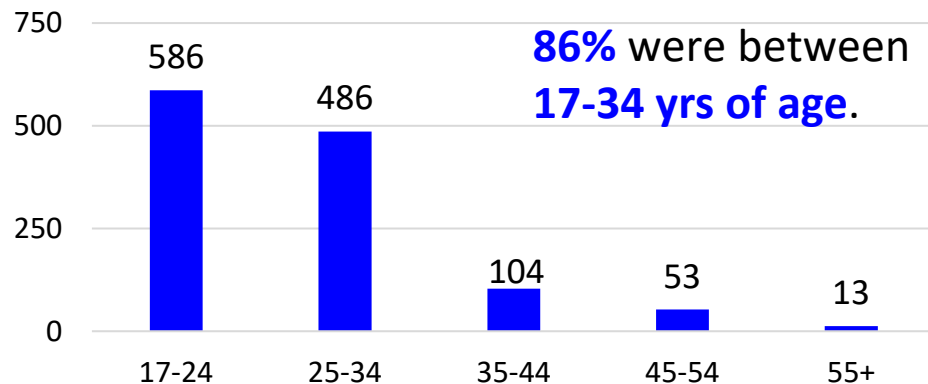

PA FY22 RA Transitions

- **65,864** (left the Army)
- **1,395** (Joined in PA)
- **583** (returned to PA; **about 69% loss**)
- **659** (outsiders moved to PA)
- ❖ **1,242** to PA

*MSA stands for Metropolitan Statistical Area. A MSA is a predetermined land area that contains a population center with at least 50,000 people residing within its borders (Census Bureau). Some of the MSAs cross state lines but the numbers only represent the PA side of the MSA.

** represents an installation at that MSA.

Pennsylvania

Demographics of the 1,242 RA soldiers that transitioned to Pennsylvania in FY22.

Age

Marital Status

Race*

Gender

*Note: AAPI= Asian Pacific Islander AI/AN= American Indian/ Alaska Native