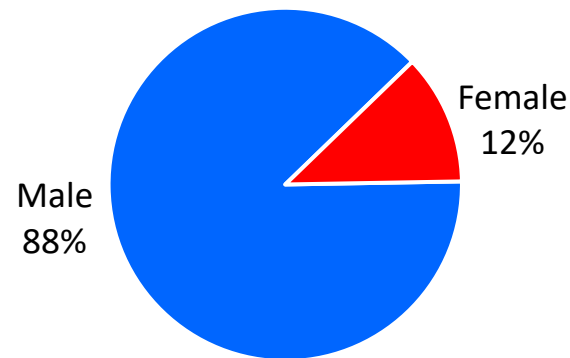

Gender

*Note: AAPI= Asian Pacific Islander AI/AN= American Indian/ Alaska Native