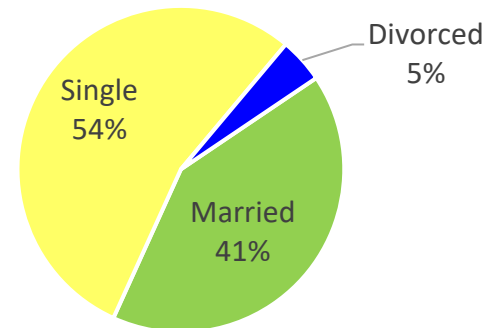

## OR FY22 RA Transitions

- **65,864** (left the Army)
- **724** (Joined in OR)
- **287** (returned to OR; **about 61% loss**)
- **190** (outsiders moved to OR)
- ❖ **477** to OR

\*MSA stands for Metropolitan Statistical Area. A MSA is a predetermined land area that contains a population center with at least 50,000 people residing within its borders (Census Bureau). Some MSAs split states however the numbers only reflect those that transitioned to the OR side of the MSA.

# Oregon

Demographics of the 477 RA soldiers that transitioned to Oregon in FY22.

## Age

## Marital Status