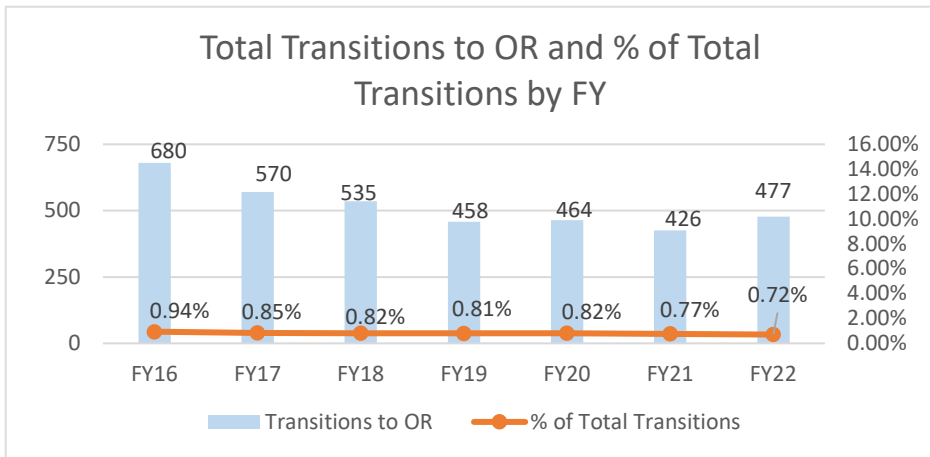

# Oregon

Oregon ranked 30th in Regular Army (RA) soldier transitions. 1.0% (477) of the RA population for FY22 transitioned to Oregon.

Top 5 MSAs* in OR	FY22 Transitioned Soldiers
Portland	182
Salem	53
Medford	40
Eugene	35
Bend	26

## OR FY22 RA Transitions

- **65,864** (left the Army)
- **724** (Joined in OR)
- **287** (returned to OR; **about 61% loss**)
- **190** (outsiders moved to OR)
- ❖ **477** to OR

\*MSA stands for Metropolitan Statistical Area. A MSA is a predetermined land area that contains a population center with at least 50,000 people residing within its borders (Census Bureau). Some MSAs split states however the numbers only reflect those that transitioned to the OR side of the MSA.