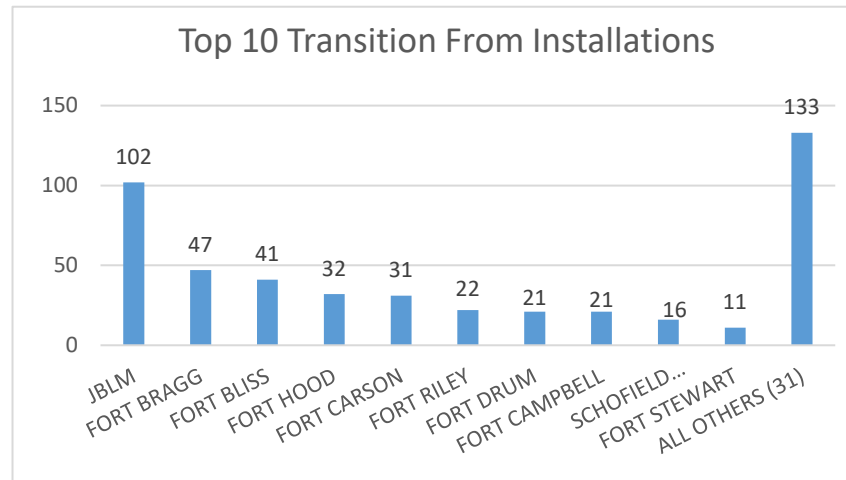

# Oregon

Oregon ranked 30th in Regular Army (RA) soldier transitions. 1.0% (477) of the RA population for FY22 transitioned to Oregon.

Top 5 MSAs* in OR	FY22 Transitioned Soldiers
Portland	182
Salem	53
Medford	40
Eugene	35
Bend	26

## OR FY22 RA Transitions

- **65,864** (left the Army)
- **724** (Joined in OR)
- **287** (returned to OR; **about 61% loss**)
- **190** (outsiders moved to OR)
- ❖ **477** to OR

\*MSA stands for Metropolitan Statistical Area. A MSA is a predetermined land area that contains a population center with at least 50,000 people residing within its borders (Census Bureau). Some MSAs split states however the numbers only reflect those that transitioned to the OR side of the MSA.

# Oregon

Demographics of the 477 RA soldiers that transitioned to Oregon in FY22.