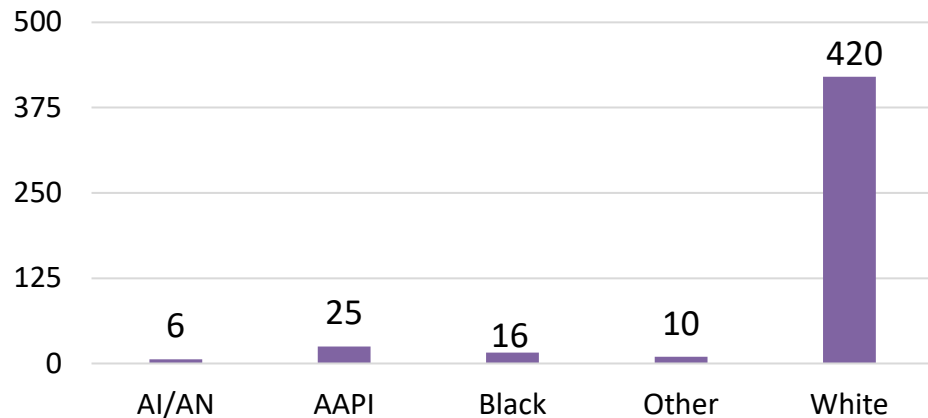

Oregon

Demographics of the 477 RA soldiers that transitioned to Oregon in FY22.

Age

Marital Status

Race*

Gender

*Note: AAPI= Asian Pacific Islander AI/AN= American Indian/ Alaska Native