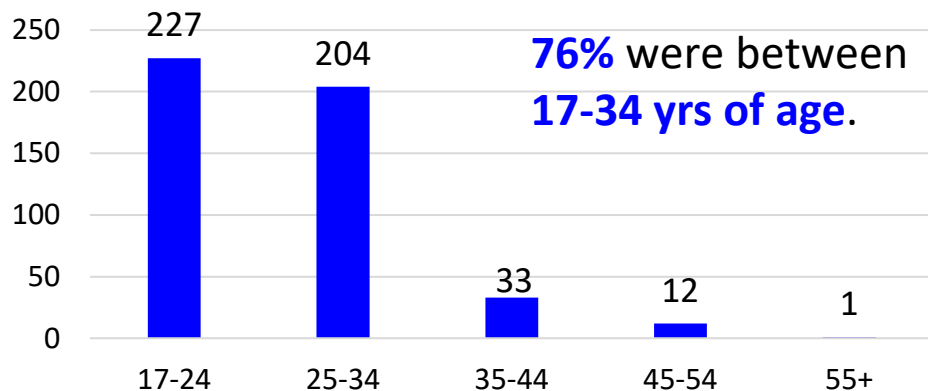

# Oregon

Oregon ranked 30th in Regular Army (RA) soldier transitions. 1.0% (477) of the RA population for FY22 transitioned to Oregon.

Top 5 MSAs* in OR	FY22 Transitioned Soldiers
Portland	182
Salem	53
Medford	40
Eugene	35
Bend	26

## OR FY22 RA Transitions

- **65,864** (left the Army)
- **724** (Joined in OR)
- **287** (returned to OR; **about 61% loss**)
- **190** (outsiders moved to OR)
- ❖ **477** to OR

\*MSA stands for Metropolitan Statistical Area. A MSA is a predetermined land area that contains a population center with at least 50,000 people residing within its borders (Census Bureau). Some MSAs split states however the numbers only reflect those that transitioned to the OR side of the MSA.

## Age