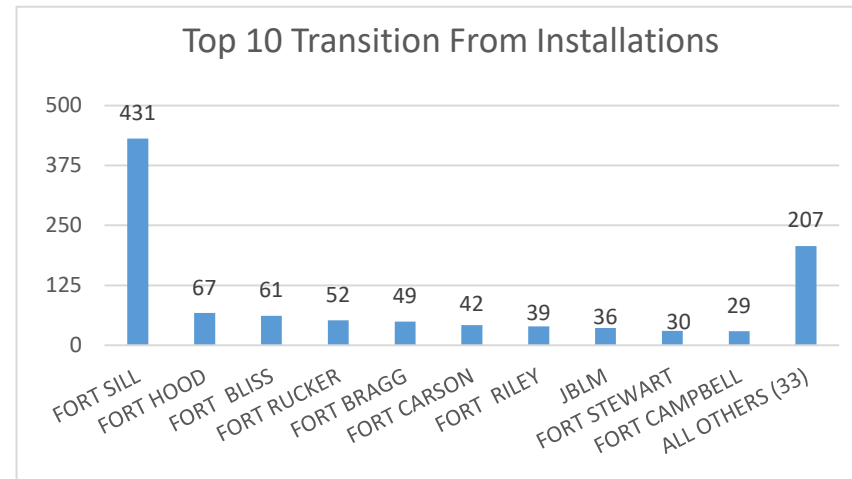

Oklahoma

Oklahoma ranked 20th in Regular Army (RA) soldier transitions. 2.0% (1,043) of the RA population for FY22 transitioned to Oklahoma.

Top 5 MSAs* in OK	FY22 Transitioned Soldiers
**Lawton	437
OKC	232
Tulsa	157
Enid	12
Fort Smith	4

OK FY22 RA Transitions

- **65,864** (left the Army)
- **1,120** (Joined in OK)
- **447** (returned to OK; **about 60% loss**)
- **596** (outsiders moved to OK)
- ❖ **1,043** to OK

*MSA stands for Metropolitan Statistical Area. A MSA is a predetermined land area that contains a population center with at least 50,000 people residing within its borders (Census Bureau). Some MSAs split states however the numbers only reflect those that transitioned to the OK side of the MSA.