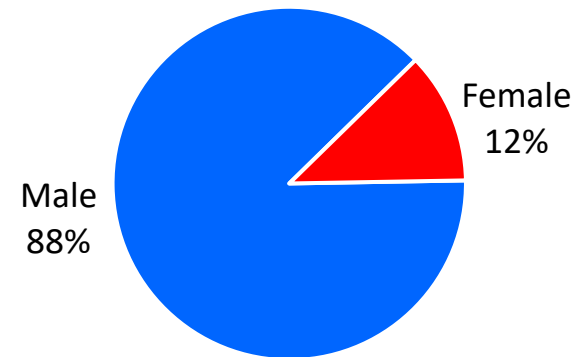

OK FY22 RA Transitions

- **65,864** (left the Army)
- **1,120** (Joined in OK)
- **447** (returned to OK; **about 60% loss**)
- **596** (outsiders moved to OK)
- ❖ **1,043** to OK

*MSA stands for Metropolitan Statistical Area. A MSA is a predetermined land area that contains a population center with at least 50,000 people residing within its borders (Census Bureau). Some MSAs split states however the numbers only reflect those that transitioned to the OK side of the MSA.

** represents an installation at that MSA.

Oklahoma

Demographics of the 1,043 RA soldiers that transitioned to Oklahoma in FY22.

Age

Marital Status

Race*

Gender

*Note: AAPI= Asian Pacific Islander AI/AN= American Indian/ Alaska Native