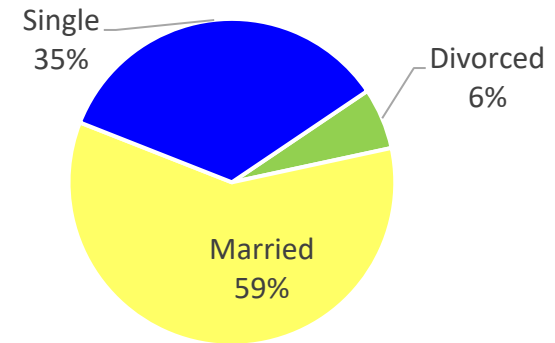

OK FY22 RA Transitions

- **65,864** (left the Army)
- **1,120** (Joined in OK)
- **447** (returned to OK; **about 60% loss**)
- **596** (outsiders moved to OK)
- ❖ **1,043** to OK

*MSA stands for Metropolitan Statistical Area. A MSA is a predetermined land area that contains a population center with at least 50,000 people residing within its borders (Census Bureau). Some MSAs split states however the numbers only reflect those that transitioned to the OK side of the MSA.

** represents an installation at that MSA.

Oklahoma

Demographics of the 1,043 RA soldiers that transitioned to Oklahoma in FY22.

Age

Marital Status

Race*

Gender

*Note: AAPI= Asian Pacific Islander AI/AN= American Indian/ Alaska Native