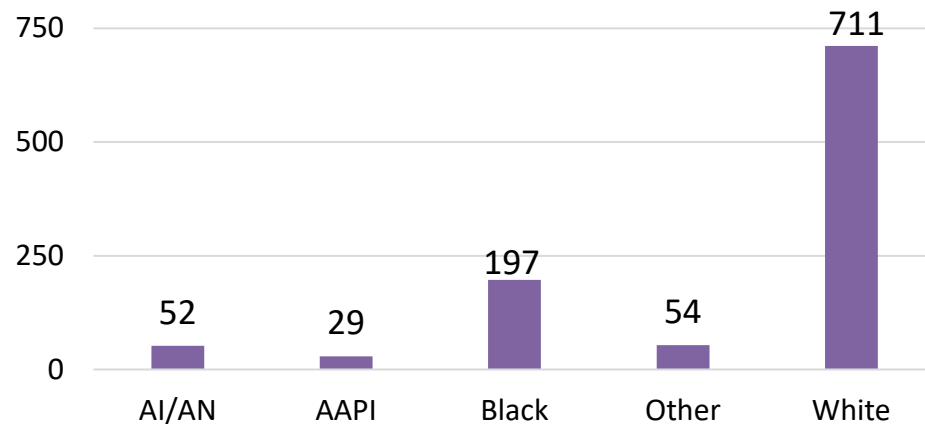

OK FY22 RA Transitions

- **65,864** (left the Army)
- **1,120** (Joined in OK)
- **447** (returned to OK; **about 60% loss**)
- **596** (outsiders moved to OK)
- ❖ **1,043** to OK

*MSA stands for Metropolitan Statistical Area. A MSA is a predetermined land area that contains a population center with at least 50,000 people residing within its borders (Census Bureau). Some MSAs split states however the numbers only reflect those that transitioned to the OK side of the MSA.

** represents an installation at that MSA.

Oklahoma

Demographics of the 1,043 RA soldiers that transitioned to Oklahoma in FY22.

Age

Marital Status

Race*

Gender

*Note: AAPI= Asian Pacific Islander AI/AN= American Indian/ Alaska Native

Oklahoma

Demographics of RA Soldiers that transitioned to Oklahoma in FY22