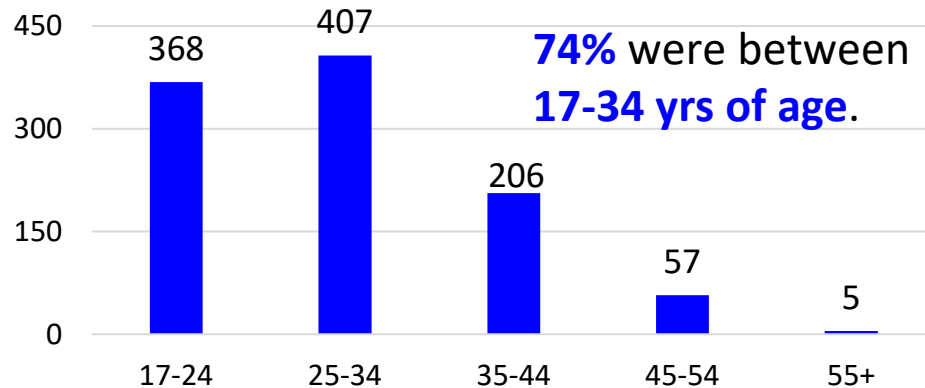

OK FY22 RA Transitions

- **65,864** (left the Army)
- **1,120** (Joined in OK)
- **447** (returned to OK; **about 60% loss**)
- **596** (outsiders moved to OK)
- ❖ **1,043** to OK

*MSA stands for Metropolitan Statistical Area. A MSA is a predetermined land area that contains a population center with at least 50,000 people residing within its borders (Census Bureau). Some MSAs split states however the numbers only reflect those that transitioned to the OK side of the MSA.

** represents an installation at that MSA.

Oklahoma

Demographics of the 1,043 RA soldiers that transitioned to Oklahoma in FY22.

Age

Marital Status

Race*

Gender

*Note: AAPI= Asian Pacific Islander AI/AN= American Indian/ Alaska Native