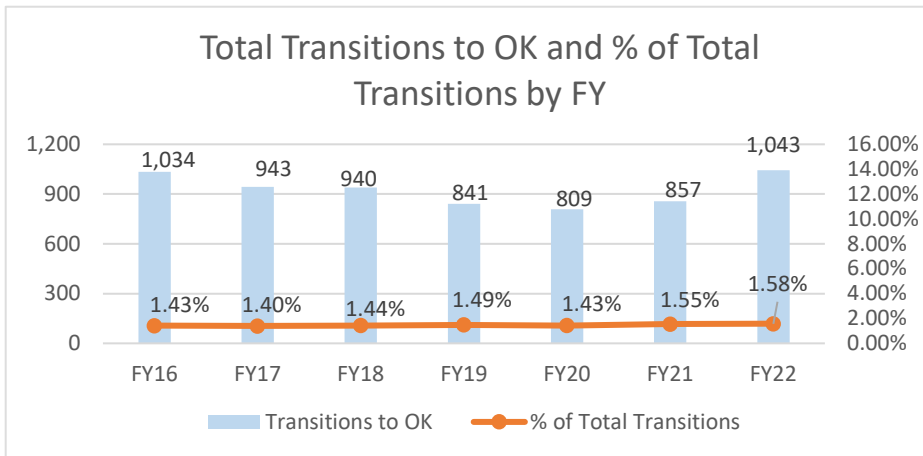

Oklahoma

Oklahoma ranked 20th in Regular Army (RA) soldier transitions. 2.0% (1,043) of the RA population for FY22 transitioned to Oklahoma.

Top 5 MSAs* in OK	FY22 Transitioned Soldiers
**Lawton	437
OKC	232
Tulsa	157
Enid	12
Fort Smith	4

OK FY22 RA Transitions

- **65,864** (left the Army)
- **1,120** (Joined in OK)
- **447** (returned to OK; **about 60% loss**)
- **596** (outsiders moved to OK)
- ❖ **1,043** to OK

*MSA stands for Metropolitan Statistical Area. A MSA is a predetermined land area that contains a population center with at least 50,000 people residing within its borders (Census Bureau). Some MSAs split states however the numbers only reflect those that transitioned to the OK side of the MSA.