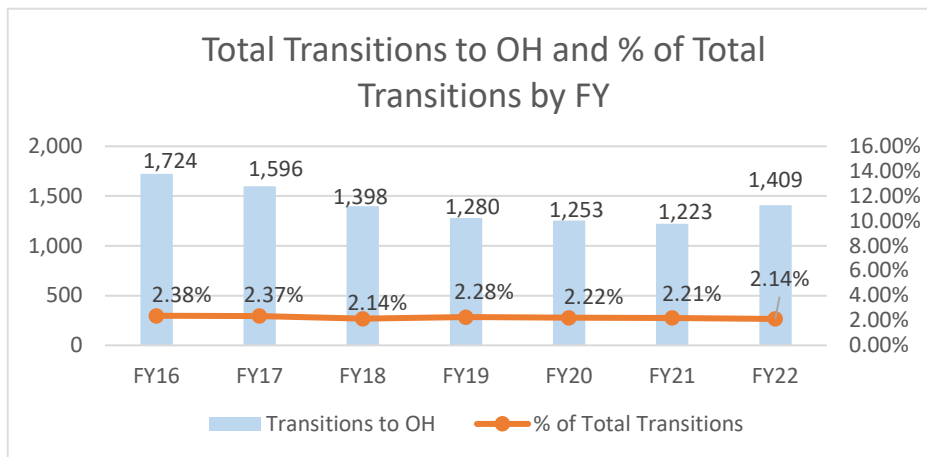

# Ohio

Ohio ranked 13th in Regular Army (RA) soldier transitions. 2% (1,409) of the RA population for FY22 transitioned to Ohio.

Top 5 MSAs* in OH	FY22 Transitioned Soldiers
Columbus	234
Cleveland	226
Cincinnati	218
Dayton	110
Toledo	85

## OH FY22 RA Transitions

- **65,864** (left the Army)
- **2,084** (Joined in OH)
- **1,086** (returned to OH; **about 48% loss**)
- **323** (outsiders moved to OH)
- ❖ **1,409** to OH

\*MSA stands for Metropolitan Statistical Area. A MSA is a predetermined land area that contains a population center with at least 50,000 people residing within its borders (Census Bureau). Some MSAs split states however the numbers only reflect those that transitioned to the OH side of the MSA.