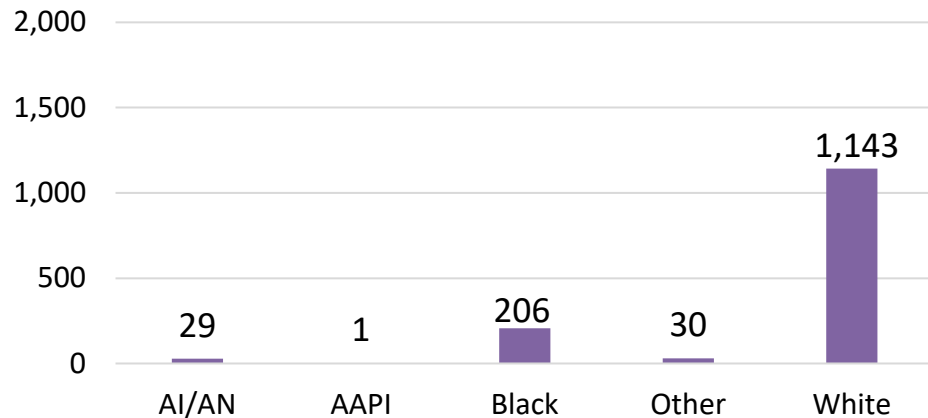

Ohio

Demographics of the 1,409 RA soldiers that transitioned to Ohio in FY22.

Age

Marital Status

Race*

Gender

*Note: AAPI= Asian Pacific Islander AI/AN= American Indian/ Alaska Native