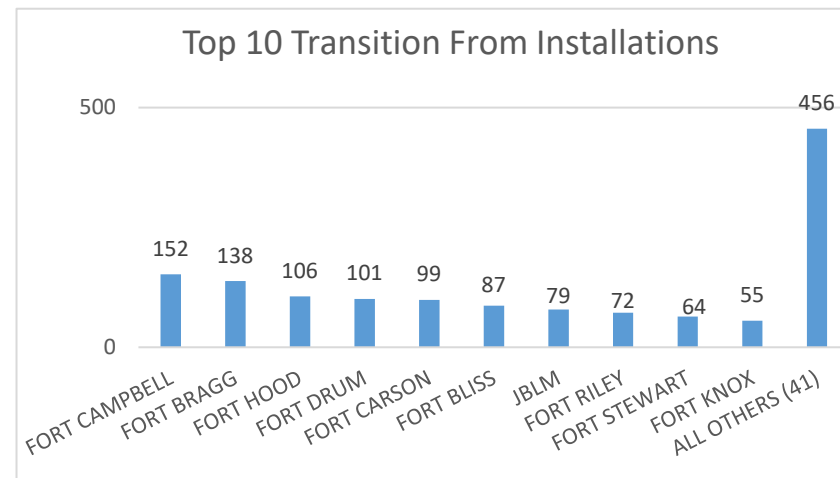

# Ohio

Ohio ranked 13th in Regular Army (RA) soldier transitions. 2% (1,409) of the RA population for FY22 transitioned to Ohio.

Top 5 MSAs* in OH	FY22 Transitioned Soldiers
Columbus	234
Cleveland	226
Cincinnati	218
Dayton	110
Toledo	85

## OH FY22 RA Transitions

- **65,864** (left the Army)
- **2,084** (Joined in OH)
- **1,086** (returned to OH; **about 48% loss**)
- **323** (outsiders moved to OH)
- ❖ **1,409** to OH

\*MSA stands for Metropolitan Statistical Area. A MSA is a predetermined land area that contains a population center with at least 50,000 people residing within its borders (Census Bureau). Some MSAs split states however the numbers only reflect those that transitioned to the OH side of the MSA.