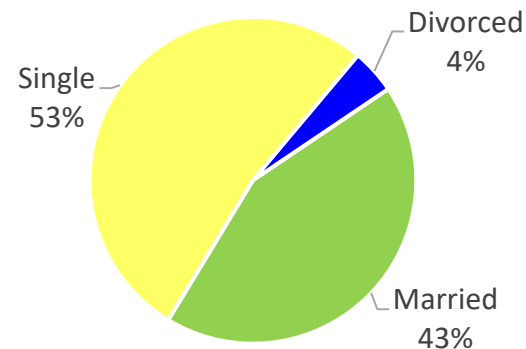

## OH FY22 RA Transitions

- **65,864** (left the Army)
- **2,084** (Joined in OH)
- **1,086** (returned to OH; **about 48% loss**)
- **323** (outsiders moved to OH)
- ❖ **1,409** to OH

\*MSA stands for Metropolitan Statistical Area. A MSA is a predetermined land area that contains a population center with at least 50,000 people residing within its borders (Census Bureau). Some MSAs split states however the numbers only reflect those that transitioned to the OH side of the MSA.

# Ohio

Demographics of the 1,409 RA soldiers that transitioned to Ohio in FY22.

## Age

## Marital Status