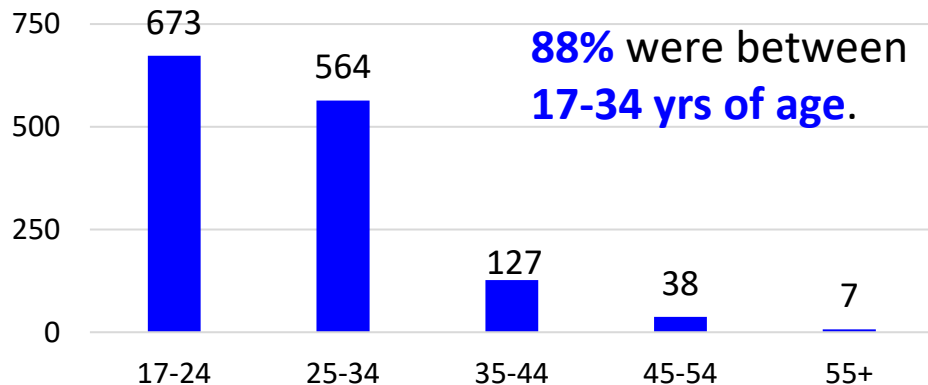

## OH FY22 RA Transitions

- **65,864** (left the Army)
- **2,084** (Joined in OH)
- **1,086** (returned to OH; **about 48% loss**)
- **323** (outsiders moved to OH)
- ❖ **1,409** to OH

\*MSA stands for Metropolitan Statistical Area. A MSA is a predetermined land area that contains a population center with at least 50,000 people residing within its borders (Census Bureau). Some MSAs split states however the numbers only reflect those that transitioned to the OH side of the MSA.

\*\* represents an installation at that MSA.

# Ohio

Demographics of the 1,409 RA soldiers that transitioned to Ohio in FY22.

## Age