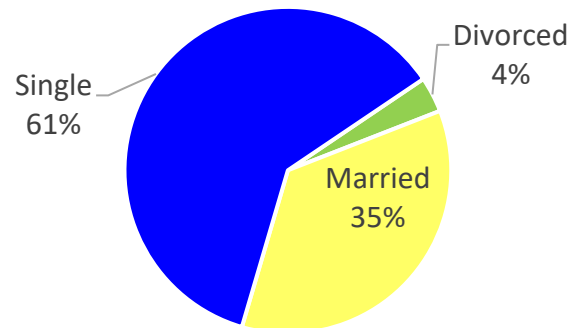

NJ FY22 RA Transitions

- **65,864** (left the Army)
- **960** (Joined in NJ)
- **288** (returned to NJ; **about 70% loss**)
- **369** (outsiders moved to NJ)
- ❖ **657** to NJ

*MSA stands for Metropolitan Statistical Area. A MSA is a predetermined land area that contains a population center with at least 50,000 people residing within its borders (Census Bureau). Some of the MSAs cross state lines but the numbers only represent the NJ side of the MSA.

** represents an installation at that MSA.

New Jersey

Demographics of the 657 RA soldiers that transitioned to New Jersey in FY22.

Age

90% were between 17-34 yrs of age.

Marital Status

Race*

Gender