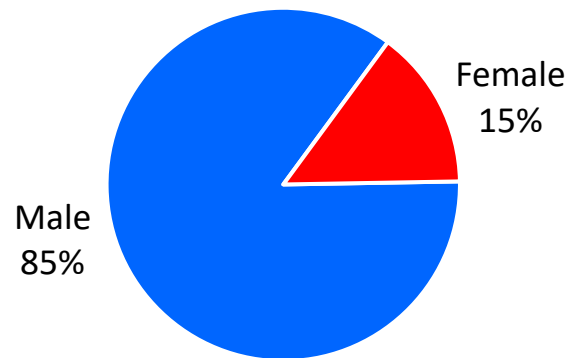

** represents an installation at that MSA.

New Jersey

Demographics of the 657 RA soldiers that transitioned to New Jersey in FY22.

Age

90% were between 17-34 yrs of age.

Marital Status

Race*

Gender