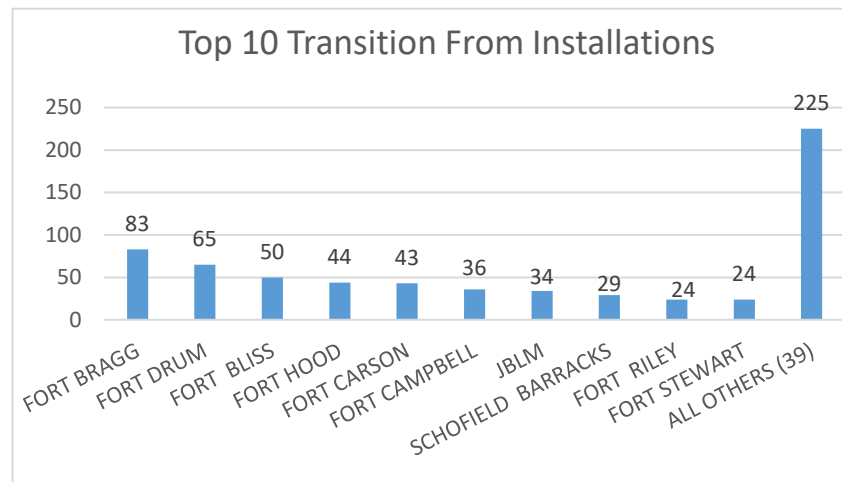

New Jersey

New Jersey ranked 26th in Regular Army (RA) soldier transitions. 1% (657) of the RA population for FY22 transitioned to New Jersey.

Top 5 MSAs* in NJ	FY22 Transitioned Soldiers
NJ-Long Island	417
**Philadelphia	148
Trenton	22
Vineland	21
Atlantic	21

NJ FY22 RA Transitions

- **65,864** (left the Army)
- **960** (Joined in NJ)
- **288** (returned to NJ; **about 70% loss**)
- **369** (outsiders moved to NJ)
- ❖ **657** to NJ

*MSA stands for Metropolitan Statistical Area. A MSA is a predetermined land area that contains a population center with at least 50,000 people residing within its borders (Census Bureau). Some of the MSAs cross state lines but the numbers only represent the NJ side of the MSA.

** represents an installation at that MSA.

New Jersey

Demographics of the 657 RA soldiers that transitioned to New Jersey in FY22.

Age

90% were between 17-34 yrs of age.

Marital Status

Race*

Gender