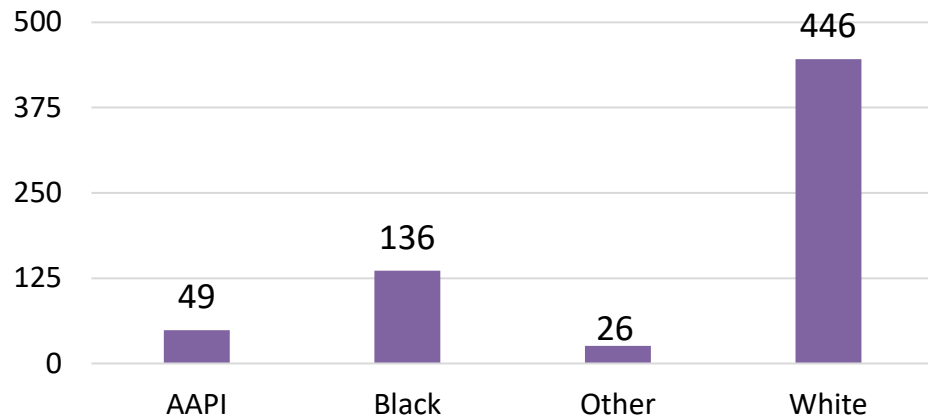

** represents an installation at that MSA.

New Jersey

Demographics of the 657 RA soldiers that transitioned to New Jersey in FY22.

Age

90% were between 17-34 yrs of age.

Marital Status

Race*

Gender