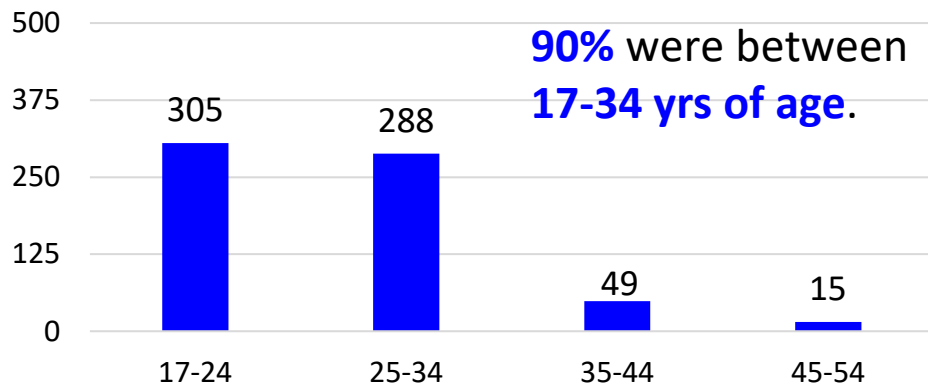

NJ FY22 RA Transitions

- **65,864** (left the Army)
- **960** (Joined in NJ)
- **288** (returned to NJ; **about 70% loss**)
- **369** (outsiders moved to NJ)
- ❖ **657** to NJ

*MSA stands for Metropolitan Statistical Area. A MSA is a predetermined land area that contains a population center with at least 50,000 people residing within its borders (Census Bureau). Some of the MSAs cross state lines but the numbers only represent the NJ side of the MSA.

** represents an installation at that MSA.

New Jersey

Demographics of the 657 RA soldiers that transitioned to New Jersey in FY22.

Age

90% were between 17-34 yrs of age.

Marital Status

Race*

Gender