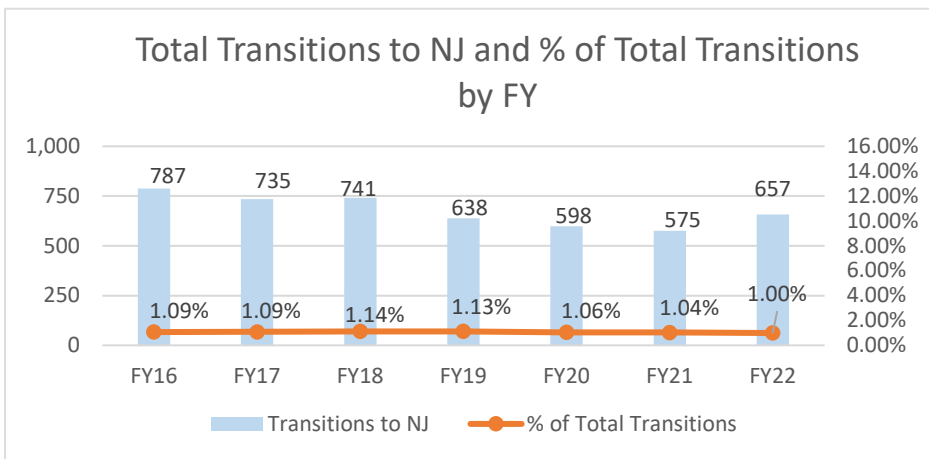

New Jersey

New Jersey ranked 26th in Regular Army (RA) soldier transitions. 1% (657) of the RA population for FY22 transitioned to New Jersey.

Top 5 MSAs* in NJ	FY22 Transitioned Soldiers
NJ-Long Island	417
**Philadelphia	148
Trenton	22
Vineland	21
Atlantic	21

NJ FY22 RA Transitions

- **65,864** (left the Army)
- **960** (Joined in NJ)
- **288** (returned to NJ; **about 70% loss**)
- **369** (outsiders moved to NJ)
- ❖ **657** to NJ

*MSA stands for Metropolitan Statistical Area. A MSA is a predetermined land area that contains a population center with at least 50,000 people residing within its borders (Census Bureau). Some of the MSAs cross state lines but the numbers only represent the NJ side of the MSA.

** represents an installation at that MSA.

New Jersey

Demographics of the 657 RA soldiers that transitioned to New Jersey in FY22.

Age

90% were between 17-34 yrs of age.

Marital Status

Race*

Gender