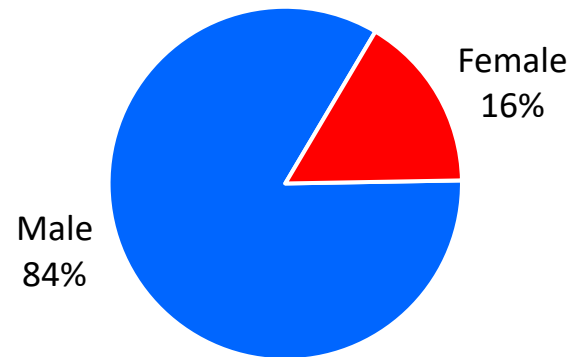

Nevada

Demographics of the 463 RA soldiers that transitioned to Nevada in FY22.

Age

Marital Status

Race*

Gender

*Note: AAPI= Asian Pacific Islander AI/AN= American Indian/ Alaska Native

Nevada

Demographics of RA Soldiers that transitioned to Nevada in FY22