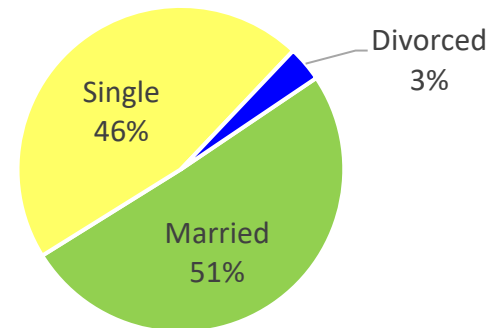

Nevada

Demographics of the 463 RA soldiers that transitioned to Nevada in FY22.

Age

Marital Status

Race*

Gender

*Note: AAPI= Asian Pacific Islander AI/AN= American Indian/ Alaska Native

Nevada

Demographics of RA Soldiers that transitioned to Nevada in FY22