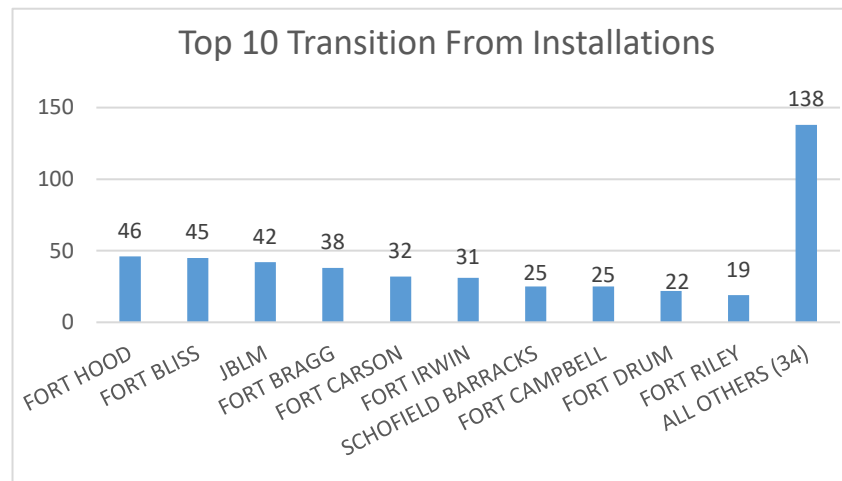

Nevada

Nevada ranked 31st in Regular Army (RA) soldier transitions. 1.0% (463) of the RA population for FY22 transitioned to Nevada.

Top 5 MSAs* in NV	FY22 Transitioned Soldiers
Las Vegas	321
N/A (Rural)	61
Reno	60
Carson City	18

*N/A Rural describes an area that is considered a Micropolitan Area, or less in population.

- ## NV FY22 RA Transitions
- **65,864** (left the Army)
 - **289** (Joined in NV)
 - **163** (Returned to NV; **about 44% loss**)
 - **300** (Outsiders moved to NV)
 - ❖ **463** to NV

*MSA stands for Metropolitan Statistical Area. A MSA is a predetermined land area that contains a population center with at least 50,000 people residing within its borders. A Micropolitan Area has a population center of at least 10,000 but less than 50,000 (Census Bureau).