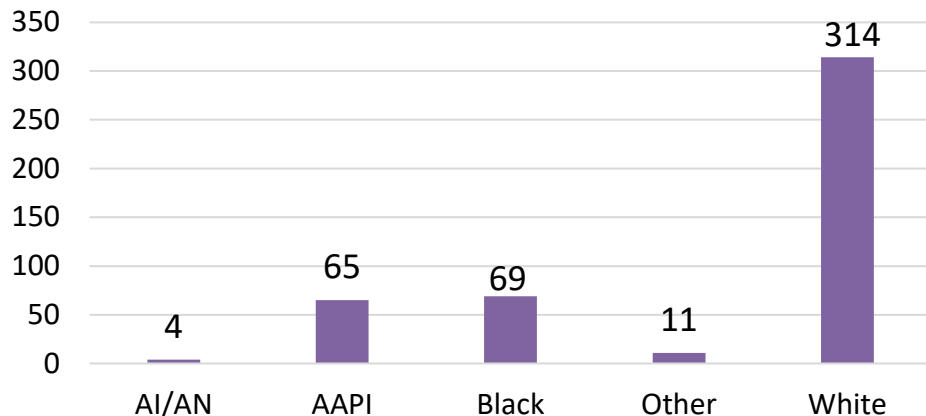

*MSA stands for Metropolitan Statistical Area. A MSA is a predetermined land area that contains a population center with at least 50,000 people residing within its borders. A Micropolitan Area has a population center of at least 10,000 but less than 50,000 (Census Bureau).

Nevada

Demographics of the 463 RA soldiers that transitioned to Nevada in FY22.

Age

Marital Status

Race*

Gender

*Note: AAPI= Asian Pacific Islander AI/AN= American Indian/ Alaska Native

Nevada

Demographics of RA Soldiers that transitioned to Nevada in FY22