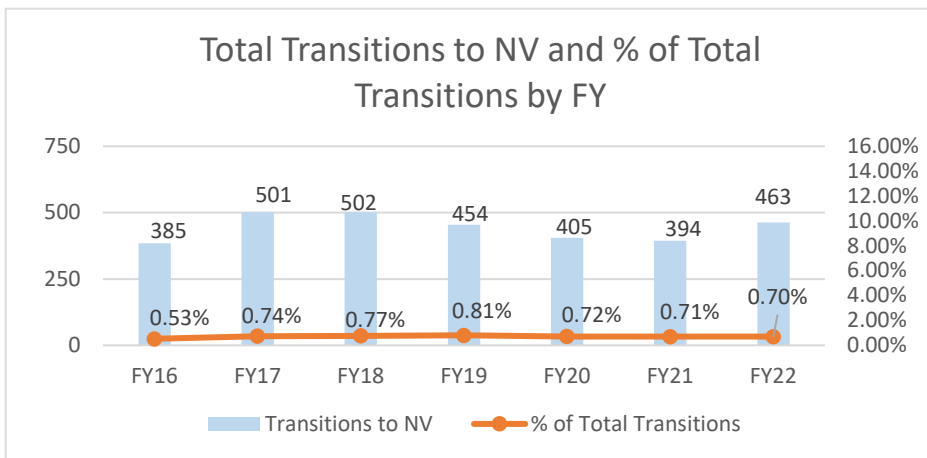

Nevada

Nevada ranked 31st in Regular Army (RA) soldier transitions. 1.0% (463) of the RA population for FY22 transitioned to Nevada.

Top 5 MSAs* in NV	FY22 Transitioned Soldiers
Las Vegas	321
N/A (Rural)	61
Reno	60
Carson City	18

*N/A Rural describes an area that is considered a Micropolitan Area, or less in population.

- ## NV FY22 RA Transitions
- **65,864** (left the Army)
 - **289** (Joined in NV)
 - **163** (Returned to NV; **about 44% loss**)
 - **300** (Outsiders moved to NV)
 - ❖ **463** to NV

*MSA stands for Metropolitan Statistical Area. A MSA is a predetermined land area that contains a population center with at least 50,000 people residing within its borders. A Micropolitan Area has a population center of at least 10,000 but less than 50,000 (Census Bureau).