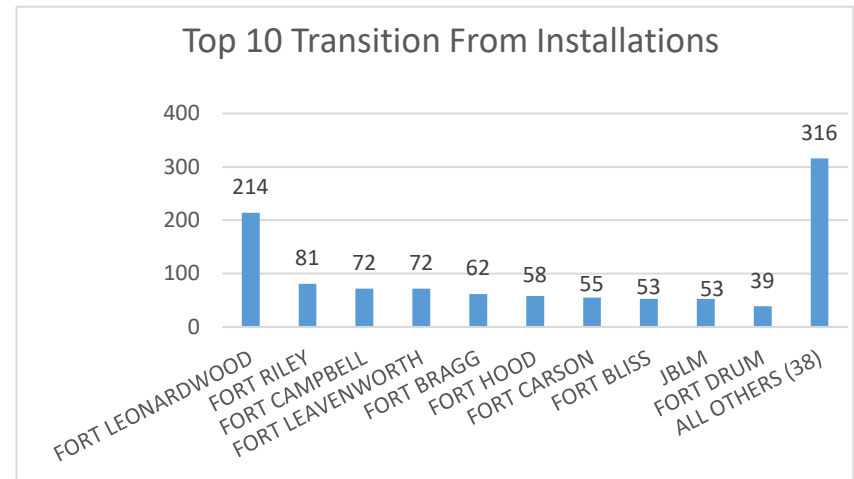

Missouri

Missouri ranked 19th in Regular Army (RA) soldier transitions. 2% (1,075) of the RA population for FY22 transitioned to Missouri.

Top 5 MSAs* in MO	FY22 Transitioned Soldiers
**Pulaski County	224
**Kansas City	219
St. Louis	189
Springfield	90
Joplin	32

MO FY22 RA Transitions

- **65,864** (left the Army)
- **2,111** (Joined in MO)
- **596** (returned to MO; **about 74% loss**)
- **479** (outsiders moved to MO)
- ❖ **1,075** to MO

*MSA stands for Metropolitan Statistical Area. A MSA is a predetermined land area that contains a population center with at least 50,000 people residing within its borders (Census Bureau). Some MSAs split states however the numbers only reflect those that transitioned to the MO side of the MSA.