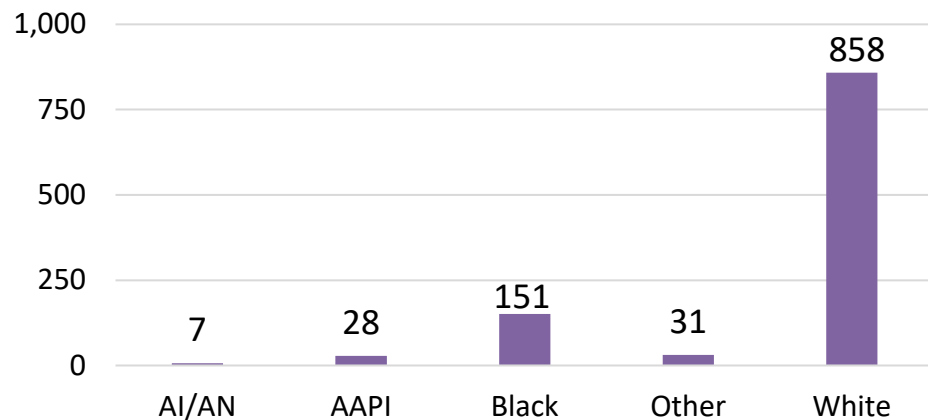

MO FY22 RA Transitions

- **65,864** (left the Army)
- **2,111** (Joined in MO)
- **596** (returned to MO; **about 74% loss**)
- **479** (outsiders moved to MO)
- ❖ **1,075** to MO

*MSA stands for Metropolitan Statistical Area. A MSA is a predetermined land area that contains a population center with at least 50,000 people residing within its borders (Census Bureau). Some MSAs split states however the numbers only reflect those that transitioned to the MO side of the MSA.

** represents an installation at that MSA.

Missouri

Demographics of the 1,075 RA soldiers that transitioned to Missouri in FY22.

Age

Marital Status

Race*

Gender

*Note: AAPI= Asian Pacific Islander AI/AN= American Indian/ Alaska Native

Missouri

Demographics of RA Soldiers that transitioned to Missouri in FY22