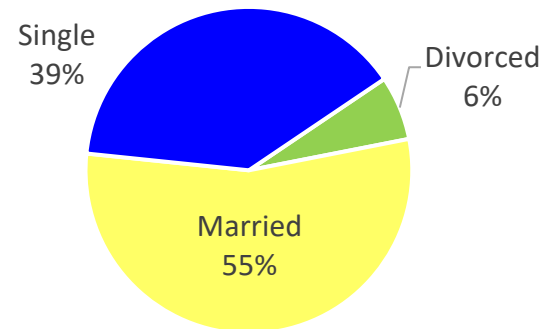

MO FY22 RA Transitions

- **65,864** (left the Army)
- **2,111** (Joined in MO)
- **596** (returned to MO; **about 74% loss**)
- **479** (outsiders moved to MO)
- ❖ **1,075** to MO

*MSA stands for Metropolitan Statistical Area. A MSA is a predetermined land area that contains a population center with at least 50,000 people residing within its borders (Census Bureau). Some MSAs split states however the numbers only reflect those that transitioned to the MO side of the MSA.

** represents an installation at that MSA.

Missouri

Demographics of the 1,075 RA soldiers that transitioned to Missouri in FY22.

Age

Marital Status

Race*

Gender

*Note: AAPI= Asian Pacific Islander AI/AN= American Indian/ Alaska Native