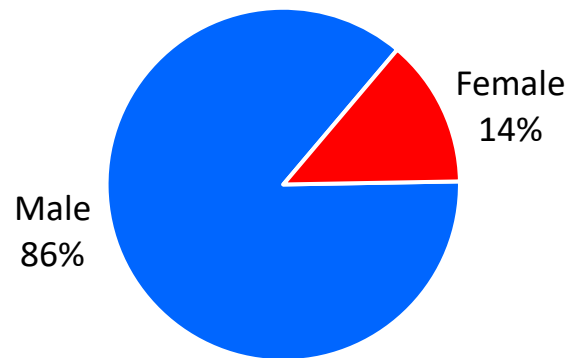

MO FY22 RA Transitions

- **65,864** (left the Army)
- **2,111** (Joined in MO)
- **596** (returned to MO; **about 74% loss**)
- **479** (outsiders moved to MO)
- ❖ **1,075** to MO

*MSA stands for Metropolitan Statistical Area. A MSA is a predetermined land area that contains a population center with at least 50,000 people residing within its borders (Census Bureau). Some MSAs split states however the numbers only reflect those that transitioned to the MO side of the MSA.

** represents an installation at that MSA.

Missouri

Demographics of the 1,075 RA soldiers that transitioned to Missouri in FY22.

Age

Marital Status

Race*

Gender

*Note: AAPI= Asian Pacific Islander AI/AN= American Indian/ Alaska Native