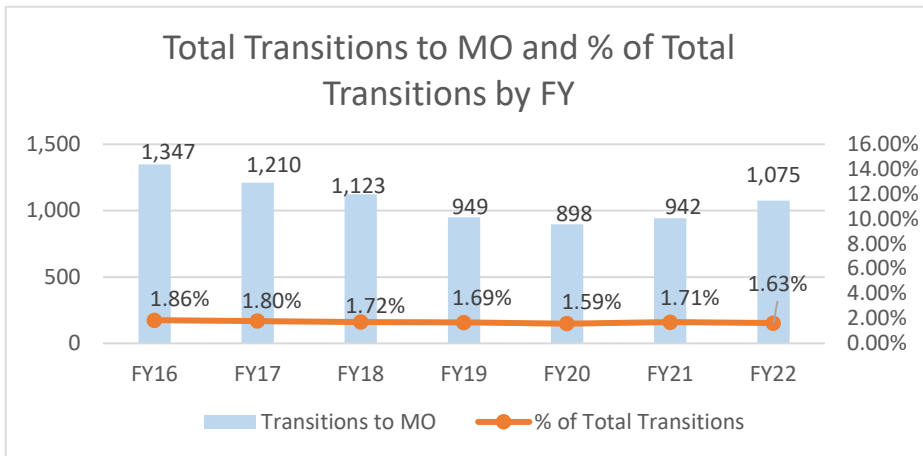

Missouri

Missouri ranked 19th in Regular Army (RA) soldier transitions. 2% (1,075) of the RA population for FY22 transitioned to Missouri.

Top 5 MSAs* in MO	FY22 Transitioned Soldiers
**Pulaski County	224
**Kansas City	219
St. Louis	189
Springfield	90
Joplin	32

MO FY22 RA Transitions

- **65,864** (left the Army)
- **2,111** (Joined in MO)
- **596** (returned to MO; **about 74% loss**)
- **479** (outsiders moved to MO)
- ❖ **1,075** to MO

*MSA stands for Metropolitan Statistical Area. A MSA is a predetermined land area that contains a population center with at least 50,000 people residing within its borders (Census Bureau). Some MSAs split states however the numbers only reflect those that transitioned to the MO side of the MSA.