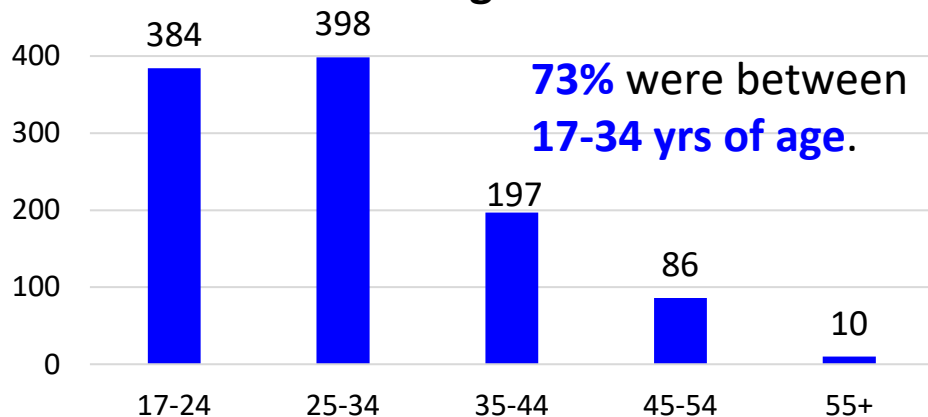

MO FY22 RA Transitions

- **65,864** (left the Army)
- **2,111** (Joined in MO)
- **596** (returned to MO; **about 74% loss**)
- **479** (outsiders moved to MO)
- ❖ **1,075** to MO

*MSA stands for Metropolitan Statistical Area. A MSA is a predetermined land area that contains a population center with at least 50,000 people residing within its borders (Census Bureau). Some MSAs split states however the numbers only reflect those that transitioned to the MO side of the MSA.

** represents an installation at that MSA.

Missouri

Demographics of the 1,075 RA soldiers that transitioned to Missouri in FY22.

Age

Marital Status

Race*

Gender

*Note: AAPI= Asian Pacific Islander AI/AN= American Indian/ Alaska Native