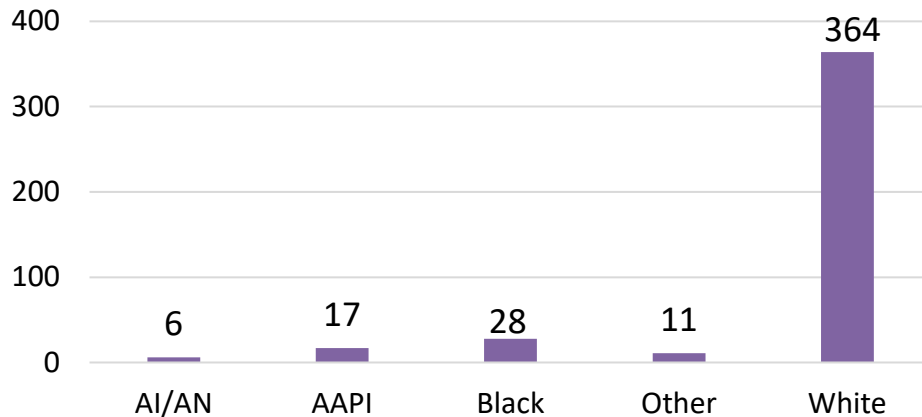

# Minnesota

Demographics of the 421 RA soldiers that transitioned to Minnesota in FY22.

## Age

86% were between 17-34 yrs of age.

## Marital Status

## Race\*