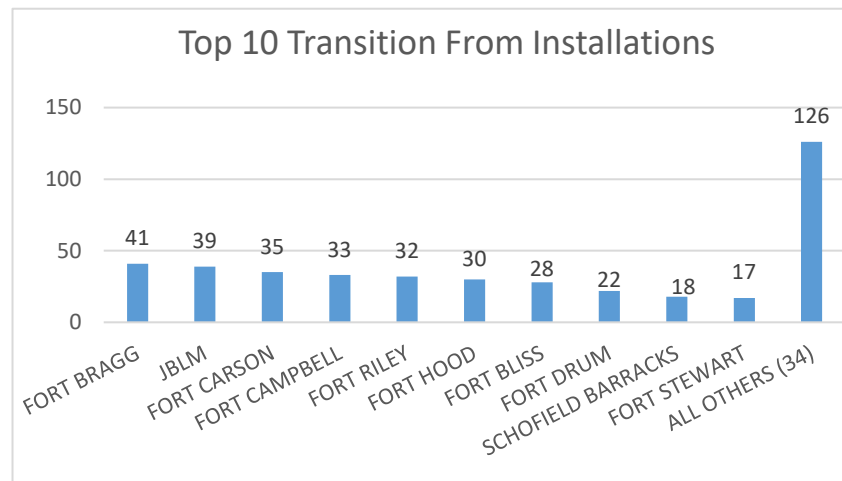

# Minnesota

Minnesota ranked 33rd in Regular Army (RA) soldier transitions. 1% (421) of the RA population for FY22 transitioned to Minnesota.

Top 5 MSAs* in MN	FY22 Transitioned Soldiers
Minneapolis	236
Rochester	26
Duluth	14
St. Cloud	11
Mankato	11

## MN FY22 RA Transitions

- **65,864** (left the Army)
- **499** (Joined in MN)
- **251** (returned to MN; **about 72% loss**)
- **170** (outsiders moved to MN)
- ❖ **421** to MN

\*MSA stands for Metropolitan Statistical Area. A MSA is a predetermined land area that contains a population center with at least 50,000 people residing within its borders (Census Bureau). Some MSAs split states however the numbers only reflect those that transitioned to the MN side of the MSA.