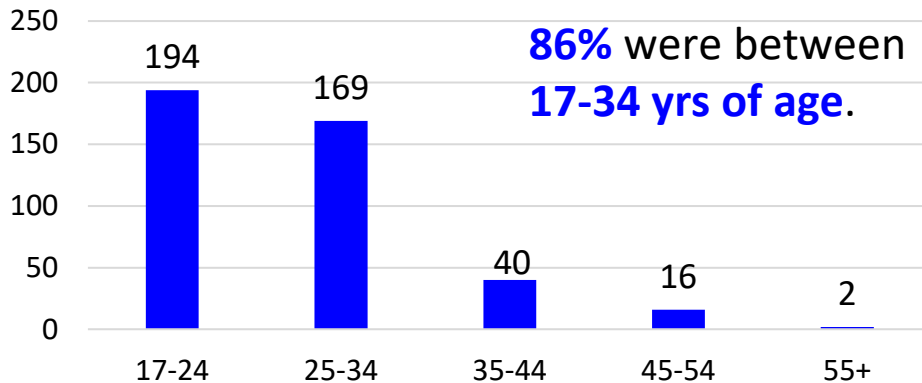

## MN FY22 RA Transitions

- **65,864** (left the Army)
- **499** (Joined in MN)
- **251** (returned to MN; **about 72% loss**)
- **170** (outsiders moved to MN)
- ❖ **421** to MN

\*MSA stands for Metropolitan Statistical Area. A MSA is a predetermined land area that contains a population center with at least 50,000 people residing within its borders (Census Bureau). Some MSAs split states however the numbers only reflect those that transitioned to the MN side of the MSA.

## Age

86% were between 17-34 yrs of age.