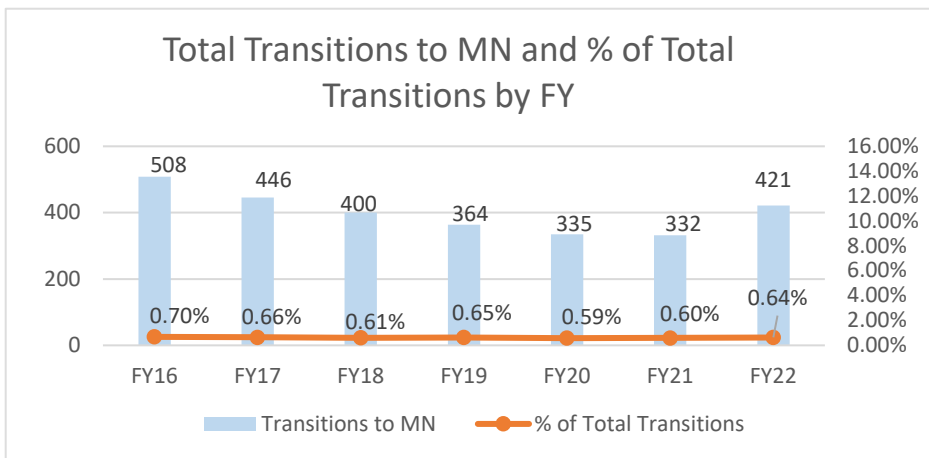

# Minnesota

Minnesota ranked 33rd in Regular Army (RA) soldier transitions. 1% (421) of the RA population for FY22 transitioned to Minnesota.

Top 5 MSAs* in MN	FY22 Transitioned Soldiers
Minneapolis	236
Rochester	26
Duluth	14
St. Cloud	11
Mankato	11

## MN FY22 RA Transitions

- **65,864** (left the Army)
- **499** (Joined in MN)
- **251** (returned to MN; **about 72% loss**)
- **170** (outsiders moved to MN)
- ❖ **421** to MN

\*MSA stands for Metropolitan Statistical Area. A MSA is a predetermined land area that contains a population center with at least 50,000 people residing within its borders (Census Bureau). Some MSAs split states however the numbers only reflect those that transitioned to the MN side of the MSA.

## Age

86% were between 17-34 yrs of age.