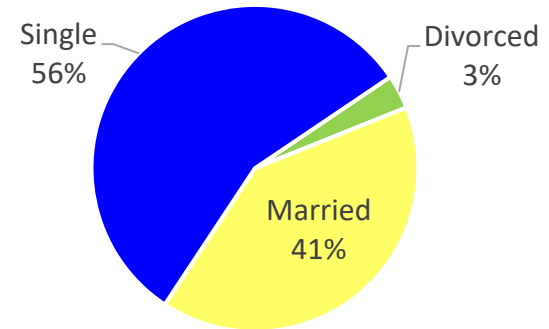

## MN FY22 RA Transitions

- **65,864** (left the Army)
- **499** (Joined in MN)
- **251** (returned to MN; **about 72% loss**)
- **170** (outsiders moved to MN)
- ❖ **421** to MN

\*MSA stands for Metropolitan Statistical Area. A MSA is a predetermined land area that contains a population center with at least 50,000 people residing within its borders (Census Bureau). Some MSAs split states however the numbers only reflect those that transitioned to the MN side of the MSA.

# Minnesota

Demographics of the 421 RA soldiers that transitioned to Minnesota in FY22.

## Age

86% were between 17-34 yrs of age.

## Marital Status