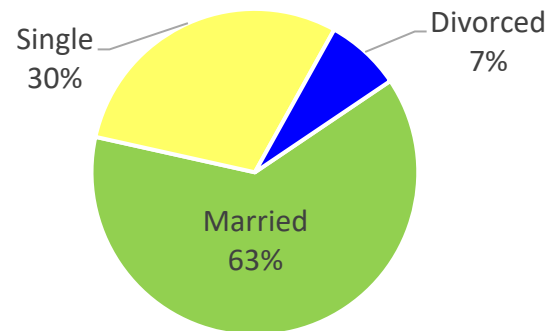

MI FY22 RA Transitions

- **65,864** (left the Army)
- **1,246** (Joined in MI)
- **698** (returned to MI; **about 44% loss**)
- **253** (outsiders moved to MI)
- ❖ **951** to MI

*MSA stands for Metropolitan Statistical Area. A MSA is a predetermined land area that contains a population center with at least 50,000 people residing within its borders (Census Bureau). Some MSAs split states however the numbers only reflect those that transitioned to the MI side of the MSA.

Michigan

Demographics of the 951 RA soldiers that transitioned to Michigan in FY22.

Age

Marital Status

Race*

Gender

*Note: AAPI= Asian Pacific Islander AI/AN= American Indian/ Alaska Native

Michigan

Demographics of RA Soldiers that transitioned to Michigan in FY22