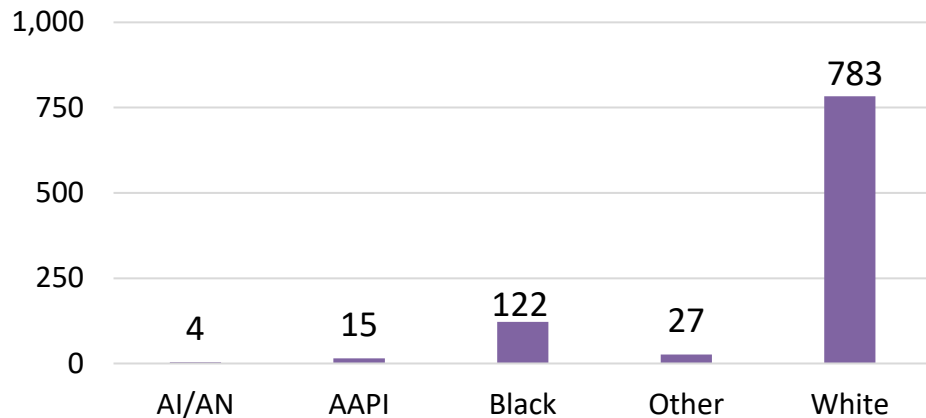

MI FY22 RA Transitions

- **65,864** (left the Army)
- **1,246** (Joined in MI)
- **698** (returned to MI; **about 44% loss**)
- **253** (outsiders moved to MI)
- ❖ **951** to MI

*MSA stands for Metropolitan Statistical Area. A MSA is a predetermined land area that contains a population center with at least 50,000 people residing within its borders (Census Bureau). Some MSAs split states however the numbers only reflect those that transitioned to the MI side of the MSA.

Michigan

Demographics of the 951 RA soldiers that transitioned to Michigan in FY22.

Age

Marital Status

Race*

Gender

*Note: AAPI= Asian Pacific Islander AI/AN= American Indian/ Alaska Native

Michigan

Demographics of RA Soldiers that transitioned to Michigan in FY22