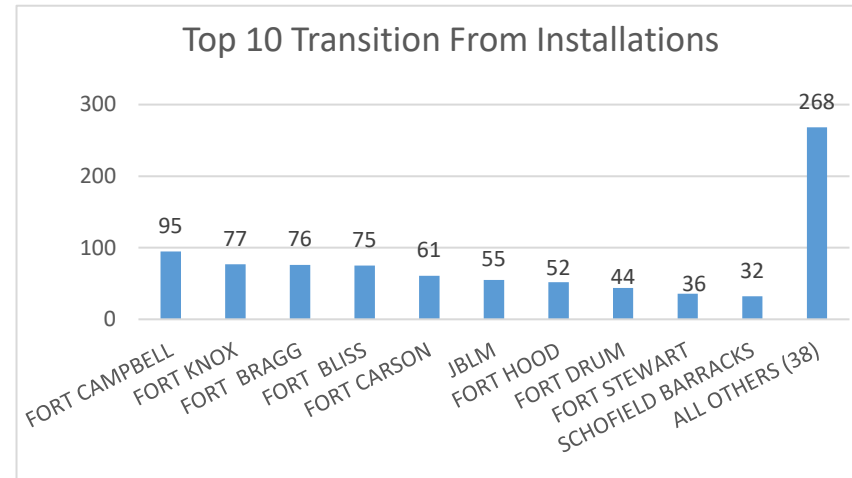

Michigan

Michigan ranked 22nd in Regular Army (RA) soldier transitions. 1% (951) of the RA population for FY22 transitioned to Michigan.

Top 5 MSAs* in MI	FY22 Transitioned Soldiers
Detroit	364
Grand Rapids	90
Lansing	52
Flint	48
Ann Arbor	29

MI FY22 RA Transitions

- **65,864** (left the Army)
- **1,246** (Joined in MI)
- **698** (returned to MI; **about 44% loss**)
- **253** (outsiders moved to MI)
- ❖ **951** to MI

*MSA stands for Metropolitan Statistical Area. A MSA is a predetermined land area that contains a population center with at least 50,000 people residing within its borders (Census Bureau). Some MSAs split states however the numbers only reflect those that transitioned to the MI side of the MSA.