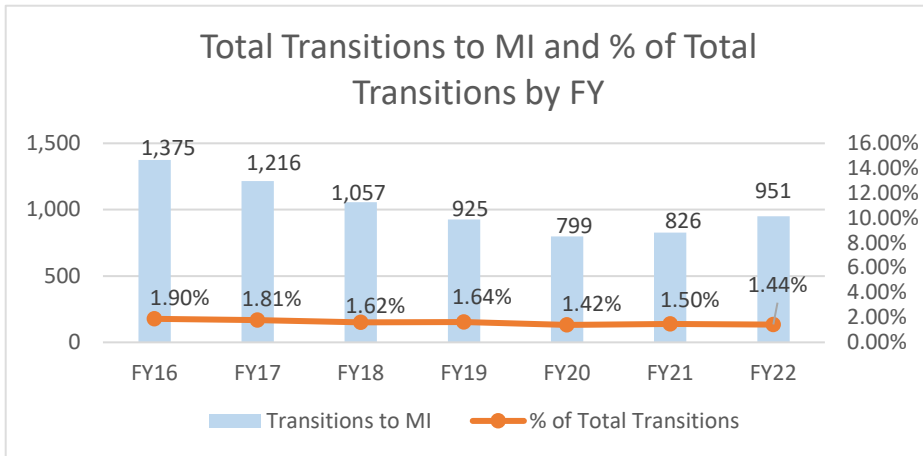

Michigan

Michigan ranked 22nd in Regular Army (RA) soldier transitions. 1% (951) of the RA population for FY22 transitioned to Michigan.

Top 5 MSAs* in MI	FY22 Transitioned Soldiers
Detroit	364
Grand Rapids	90
Lansing	52
Flint	48
Ann Arbor	29

MI FY22 RA Transitions

- **65,864** (left the Army)
- **1,246** (Joined in MI)
- **698** (returned to MI; **about 44% loss**)
- **253** (outsiders moved to MI)
- ❖ **951** to MI

*MSA stands for Metropolitan Statistical Area. A MSA is a predetermined land area that contains a population center with at least 50,000 people residing within its borders (Census Bureau). Some MSAs split states however the numbers only reflect those that transitioned to the MI side of the MSA.