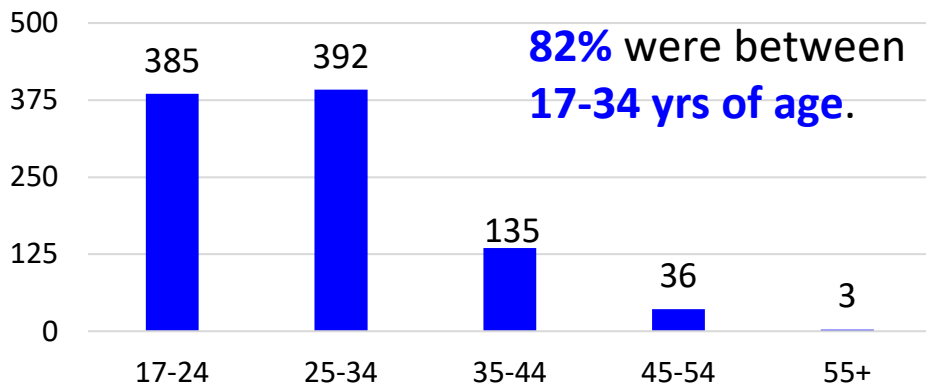

Michigan

Demographics of the 951 RA soldiers that transitioned to Michigan in FY22.

Age

Marital Status

Race*

Gender

*Note: AAPI= Asian Pacific Islander AI/AN= American Indian/ Alaska Native