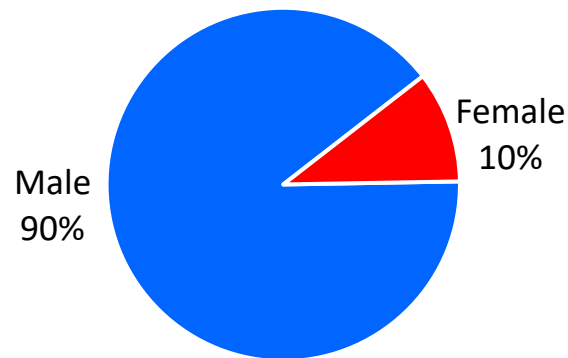

MI FY22 RA Transitions

- **65,864** (left the Army)
- **1,246** (Joined in MI)
- **698** (returned to MI; **about 44% loss**)
- **253** (outsiders moved to MI)
- ❖ **951** to MI

*MSA stands for Metropolitan Statistical Area. A MSA is a predetermined land area that contains a population center with at least 50,000 people residing within its borders (Census Bureau). Some MSAs split states however the numbers only reflect those that transitioned to the MI side of the MSA.

Michigan

Demographics of the 951 RA soldiers that transitioned to Michigan in FY22.

Age

Marital Status

Race*

Gender

*Note: AAPI= Asian Pacific Islander AI/AN= American Indian/ Alaska Native

Michigan