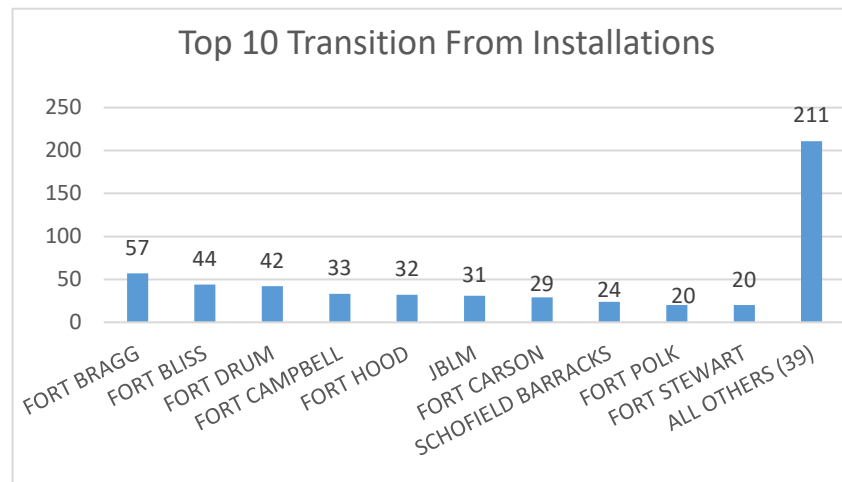

Massachusetts

Massachusetts ranked 28th in Regular Army (RA) soldier transitions. 1.0% (543) of the RA population for FY22 transitioned to Massachusetts.

Top 5 MSAs* in MA	FY22 Transitioned Soldiers
Boston	322
Worcester	80
Springfield	59
Providence	48
Barnstable-Town	23

MA FY22 RA Transitions

- **65,864** (left the Army)
- **1,163** (Joined in MA)
- **327** (returned to MA; **about 72% loss**)
- **220** (outsiders moved to MA)
- ❖ **543** to MA

*MSA stands for Metropolitan Statistical Area. A MSA is a predetermined land area that contains a population center with at least 50,000 people residing within its borders (Census Bureau). Some of the MSAs split states but the numbers only reflect the MA side of the MSA.