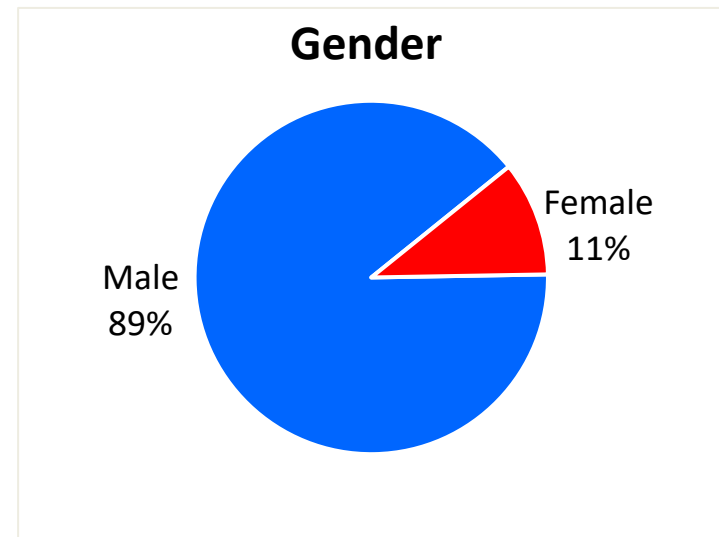

Demographics of the 543 RA soldiers that transitioned to Massachusetts in FY22.