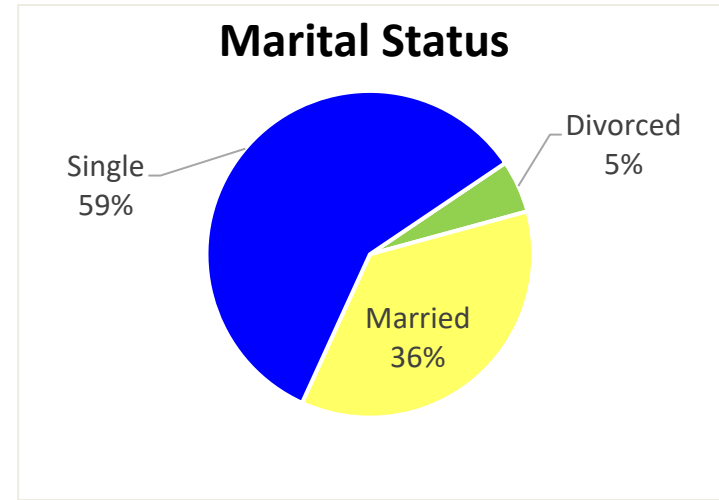

Demographics of the 543 RA soldiers that transitioned to Massachusetts in FY22.