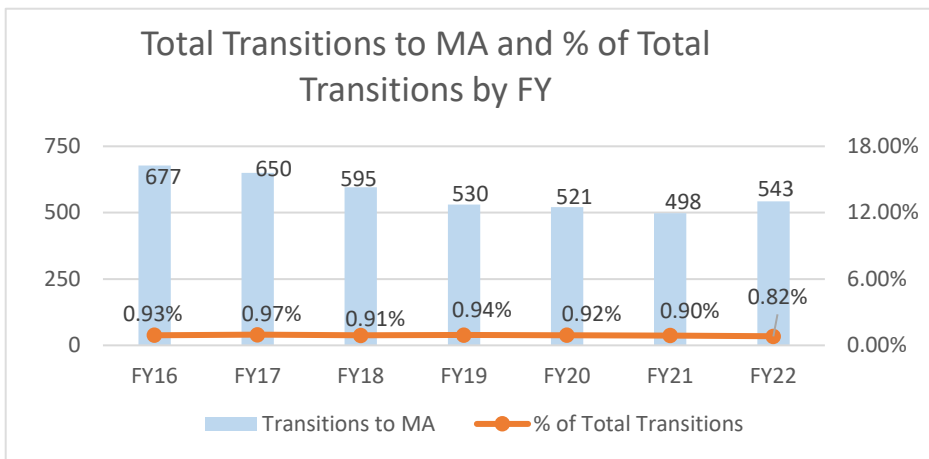

Massachusetts

Massachusetts ranked 28th in Regular Army (RA) soldier transitions. 1.0% (543) of the RA population for FY22 transitioned to Massachusetts.

Top 5 MSAs* in MA	FY22 Transitioned Soldiers
Boston	322
Worcester	80
Springfield	59
Providence	48
Barnstable-Town	23

MA FY22 RA Transitions

- **65,864** (left the Army)
- **1,163** (Joined in MA)
- **327** (returned to MA; **about 72% loss**)
- **220** (outsiders moved to MA)
- ❖ **543** to MA

*MSA stands for Metropolitan Statistical Area. A MSA is a predetermined land area that contains a population center with at least 50,000 people residing within its borders (Census Bureau). Some of the MSAs split states but the numbers only reflect the MA side of the MSA.