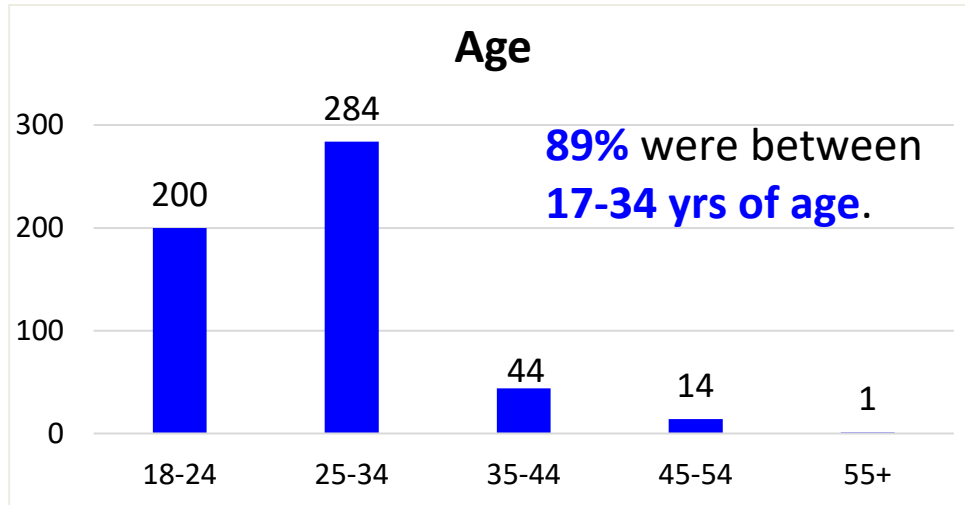

Demographics of the 543 RA soldiers that transitioned to Massachusetts in FY22.