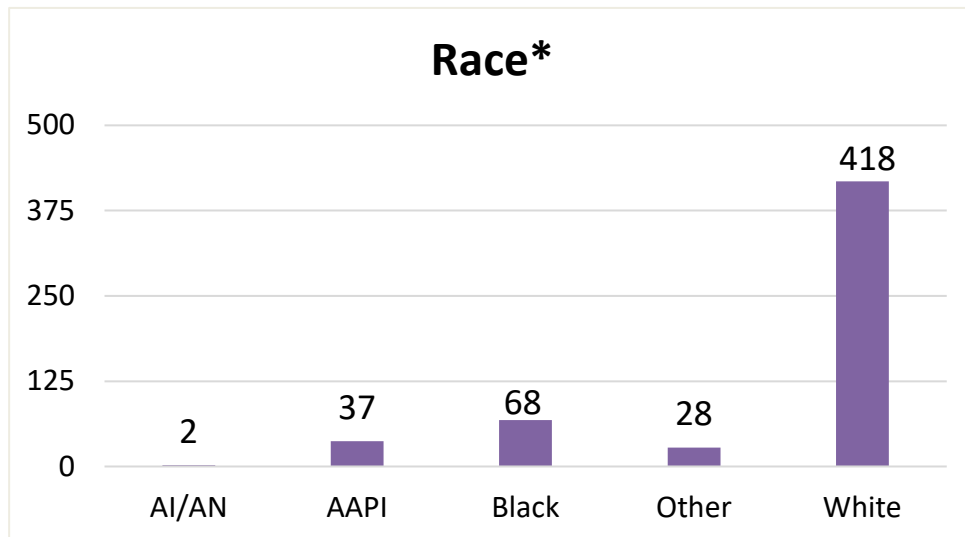

Demographics of the 543 RA soldiers that transitioned to Massachusetts in FY22.