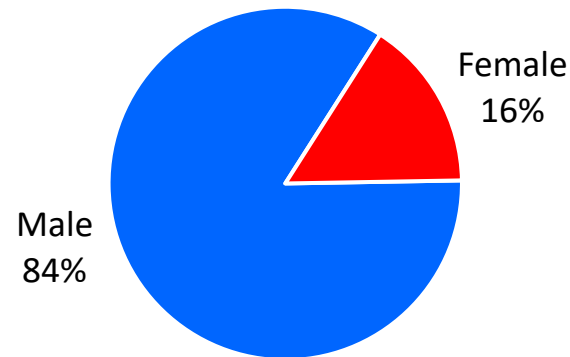

Gender

*Note: AAPI= Asian Pacific Islander AI/AN= American Indian/ Kentucky Native