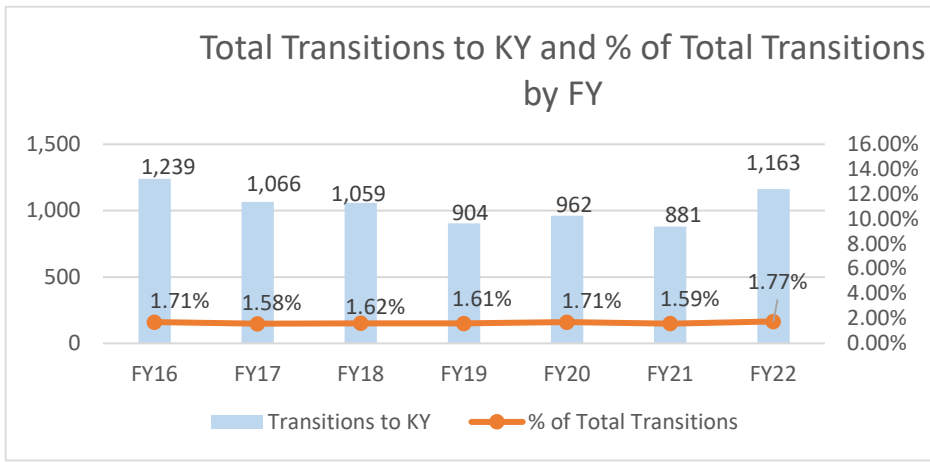

# Kentucky

Kentucky ranked 18th in Regular Army (RA) soldier transitions. 2% (1,163) of the RA population for FY22 transitioned to Kentucky.

Top 5 MSAs* in KY	FY22 Transitioned Soldiers
**Clarksville	360
**Elizabethtown	251
Louisville	112
Lexington	74
Cincinnati	60

## KY FY22 RA Transitions

- **65,864** (left the Army)
- **712** (Joined in KY)
- **189** (returned to KY; **about 74% loss**)
- **974** (outsiders moved to KY)
- ❖ **1,163** to KY

\*MSA stands for Metropolitan Statistical Area. A MSA is a predetermined land area that contains a population center with at least 50,000 people residing within its borders (Census Bureau). Some MSAs split states however the numbers only reflect those that transitioned to the KY side of the MSA.