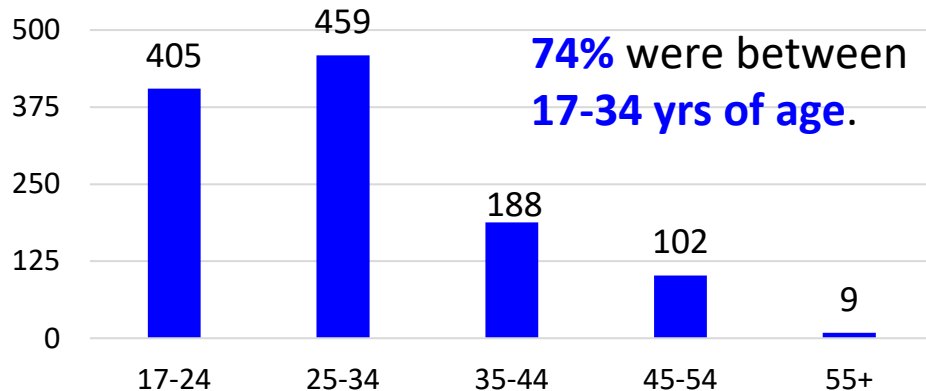

## KY FY22 RA Transitions

- **65,864** (left the Army)
- **712** (Joined in KY)
- **189** (returned to KY; **about 74% loss**)
- **974** (outsiders moved to KY)
- ❖ **1,163** to KY

\*MSA stands for Metropolitan Statistical Area. A MSA is a predetermined land area that contains a population center with at least 50,000 people residing within its borders (Census Bureau). Some MSAs split states however the numbers only reflect those that transitioned to the KY side of the MSA.

\*\* represents an installation at that MSA..

## Age