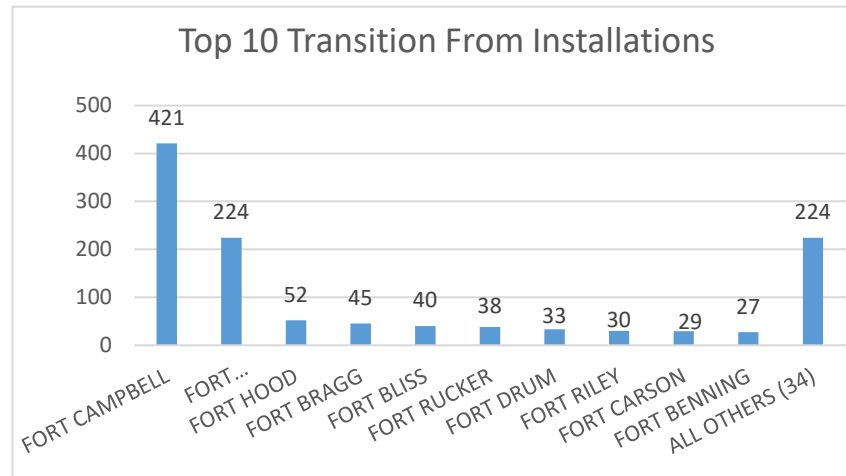

# Kentucky

Kentucky ranked 18th in Regular Army (RA) soldier transitions. 2% (1,163) of the RA population for FY22 transitioned to Kentucky.

Top 5 MSAs* in KY	FY22 Transitioned Soldiers
**Clarksville	360
**Elizabethtown	251
Louisville	112
Lexington	74
Cincinnati	60

## KY FY22 RA Transitions

- **65,864** (left the Army)
- **712** (Joined in KY)
- **189** (returned to KY; **about 74% loss**)
- **974** (outsiders moved to KY)
- ❖ **1,163** to KY

\*MSA stands for Metropolitan Statistical Area. A MSA is a predetermined land area that contains a population center with at least 50,000 people residing within its borders (Census Bureau). Some MSAs split states however the numbers only reflect those that transitioned to the KY side of the MSA.