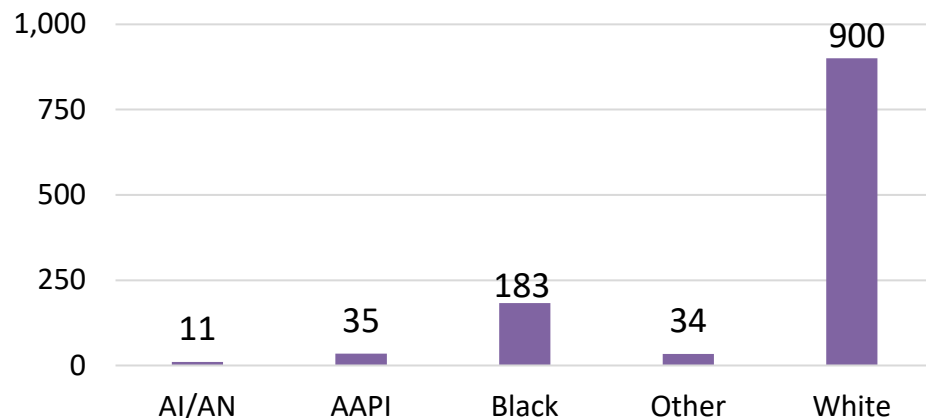

Kentucky

Demographics of the 1,163 RA soldiers that transitioned to Kentucky in FY22.

Age

Marital Status

Race*

Gender

*Note: AAPI= Asian Pacific Islander AI/AN= American Indian/ Kentucky Native