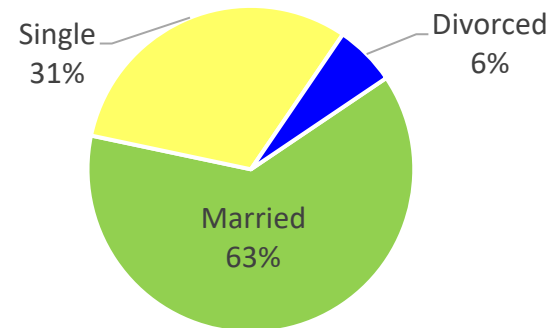

# Kentucky

Demographics of the 1,163 RA soldiers that transitioned to Kentucky in FY22.

## Age

## Marital Status