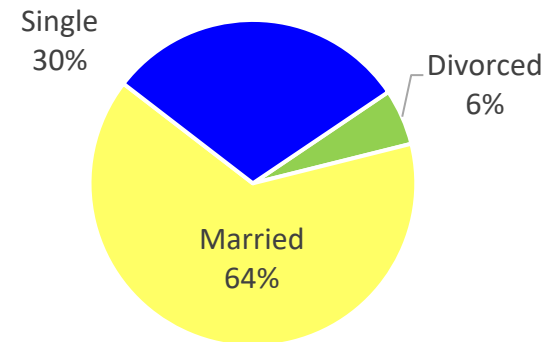

# Kansas

Demographics of the 979 RA soldiers that transitioned to Kansas in FY22.

## Age

68% were between 17-34 yrs of age.

## Marital Status