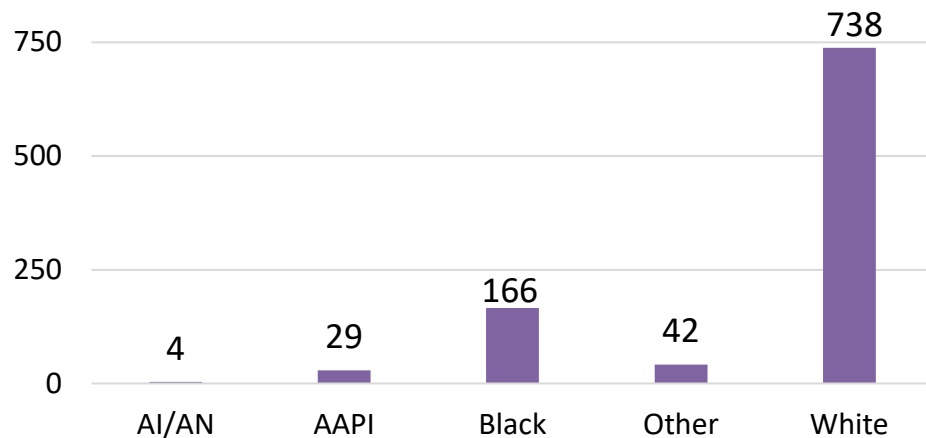

# Kansas

Demographics of the 979 RA soldiers that transitioned to Kansas in FY22.

## Age

68% were between 17-34 yrs of age.

## Marital Status

## Race\*