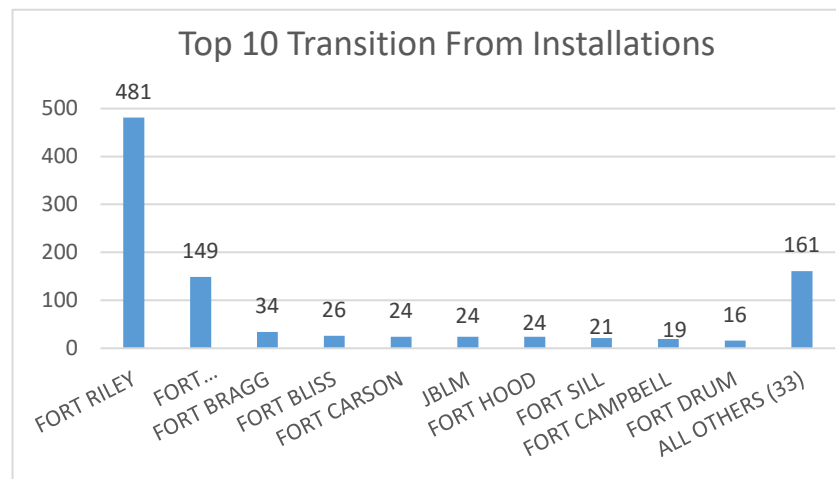

# Kansas

Kansas ranked 21st in Regular Army (RA) soldier transitions. 1.0% (979) of the RA population for FY22 transitioned to Kansas.

Top 5 MSAs* in KS	FY22 Transitioned Soldiers
**Manhattan	454
**Kansas City	243
Wichita	95
Topeka	33
Lawrence	16

## KS FY22 RA Transitions

- **65,864** (left the Army)
- **87** (Joined in KS)
- **24** (returned to KS; **about 72% loss**)
- **955** (outsiders moved to KS)
- ❖ **979** to KS

\*MSA stands for Metropolitan Statistical Area. A MSA is a predetermined land area that contains a population center with at least 50,000 people residing within its borders (Census Bureau). Some MSAs split states however the numbers only reflect those that transitioned to the KS side of the MSA.