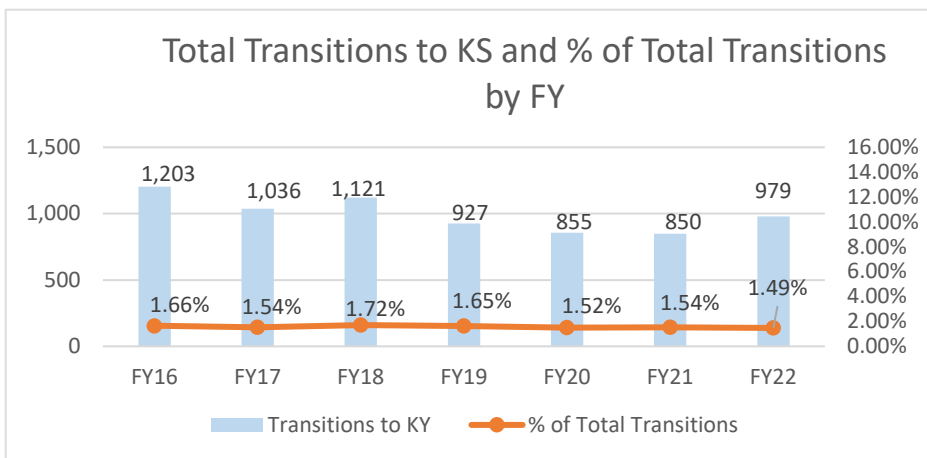

# Kansas

Kansas ranked 21st in Regular Army (RA) soldier transitions. 1.0% (979) of the RA population for FY22 transitioned to Kansas.

Top 5 MSAs* in KS	FY22 Transitioned Soldiers
**Manhattan	454
**Kansas City	243
Wichita	95
Topeka	33
Lawrence	16

## KS FY22 RA Transitions

- **65,864** (left the Army)
- **87** (Joined in KS)
- **24** (returned to KS; **about 72% loss**)
- **955** (outsiders moved to KS)
- ❖ **979** to KS

\*MSA stands for Metropolitan Statistical Area. A MSA is a predetermined land area that contains a population center with at least 50,000 people residing within its borders (Census Bureau). Some MSAs split states however the numbers only reflect those that transitioned to the KS side of the MSA.

## Age

68% were between 17-34 yrs of age.