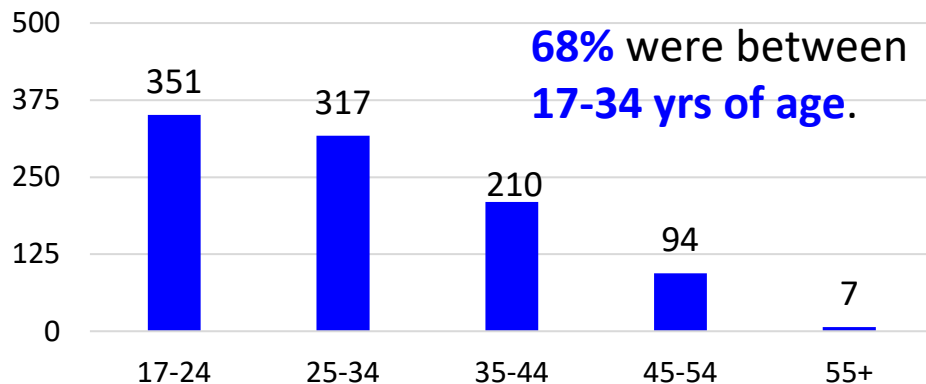

## KS FY22 RA Transitions

- **65,864** (left the Army)
- **87** (Joined in KS)
- **24** (returned to KS; **about 72% loss**)
- **955** (outsiders moved to KS)
- ❖ **979** to KS

\*MSA stands for Metropolitan Statistical Area. A MSA is a predetermined land area that contains a population center with at least 50,000 people residing within its borders (Census Bureau). Some MSAs split states however the numbers only reflect those that transitioned to the KS side of the MSA.

\*\* represents an installation at that MSA..

## Age

68% were between 17-34 yrs of age.