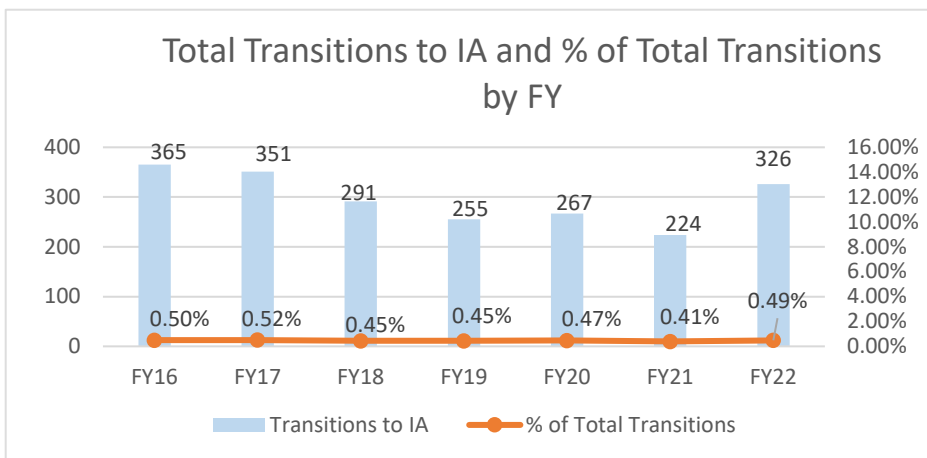

Iowa

Iowa ranked 37th in Regular Army (RA) soldier transitions. <1% (326) of the RA population for FY22 transitioned to Iowa.

Top 5 MSAs* in IA	FY22 Transitioned Soldiers
Des Moines	67
Cedar Rapids	35
Davenport	35
Waterloo	16
Dubuque	16

IA FY22 RA Transitions

- **65,864** (left the Army)
- **398** (Joined in IA)
- **201** (returned to IA; **about 50% loss**)
- **125** (outsiders moved to IA)
- ❖ **326** to IA

*MSA stands for Metropolitan Statistical Area. A MSA is a predetermined land area that contains a population center with at least 50,000 people residing within its borders (Census Bureau). Some MSAs split states however the numbers only reflect those that transitioned to the IA side of the MSA.