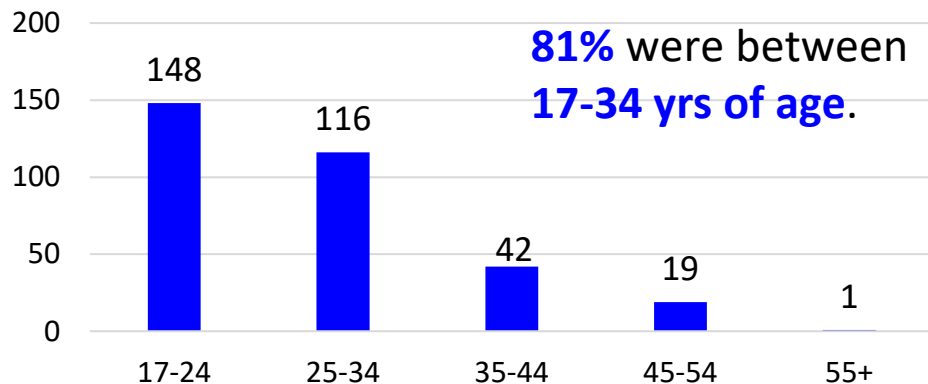

Iowa

Demographics of the 326 RA soldiers that transitioned to Iowa in FY22.

Age

Marital Status

Race*

Gender

*Note: AAPI= Asian Pacific Islander AI/AN= American Indian/ Alaska Native