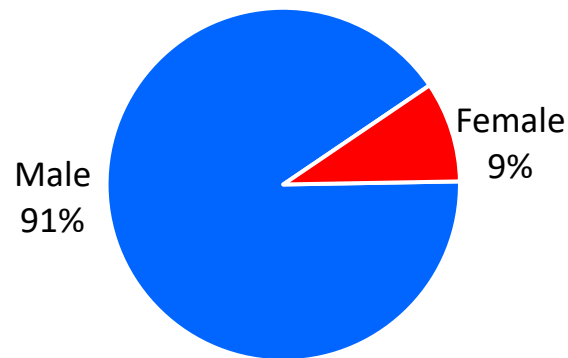

Iowa

Demographics of the 326 RA soldiers that transitioned to Iowa in FY22.

Age

Marital Status

Race*

Gender

*Note: AAPI= Asian Pacific Islander AI/AN= American Indian/ Alaska Native

Iowa