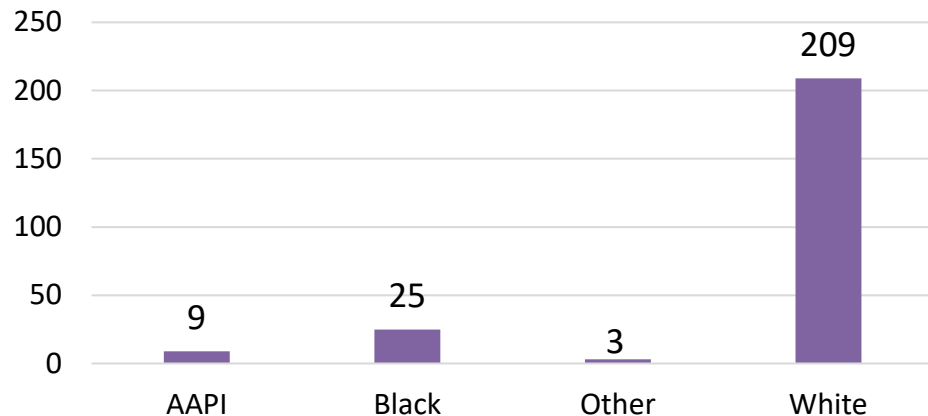

IA FY22 RA Transitions

- **65,864** (left the Army)
- **398** (Joined in IA)
- **201** (returned to IA; **about 50% loss**)
- **125** (outsiders moved to IA)
- ❖ **326** to IA

*MSA stands for Metropolitan Statistical Area. A MSA is a predetermined land area that contains a population center with at least 50,000 people residing within its borders (Census Bureau). Some MSAs split states however the numbers only reflect those that transitioned to the IA side of the MSA.

Iowa

Demographics of the 326 RA soldiers that transitioned to Iowa in FY22.

Age

Marital Status

Race*

Gender

*Note: AAPI= Asian Pacific Islander AI/AN= American Indian/ Alaska Native

Iowa