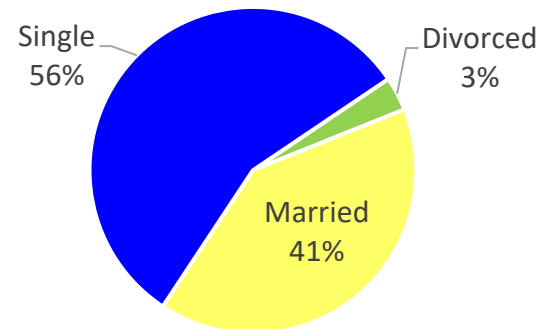

IA FY22 RA Transitions

- **65,864** (left the Army)
- **398** (Joined in IA)
- **201** (returned to IA; **about 50% loss**)
- **125** (outsiders moved to IA)
- ❖ **326** to IA

*MSA stands for Metropolitan Statistical Area. A MSA is a predetermined land area that contains a population center with at least 50,000 people residing within its borders (Census Bureau). Some MSAs split states however the numbers only reflect those that transitioned to the IA side of the MSA.

Iowa

Demographics of the 326 RA soldiers that transitioned to Iowa in FY22.

Age

Marital Status

Race*

Gender

*Note: AAPI= Asian Pacific Islander AI/AN= American Indian/ Alaska Native

Iowa

Demographics of RA Soldiers that transitioned to Iowa in FY22