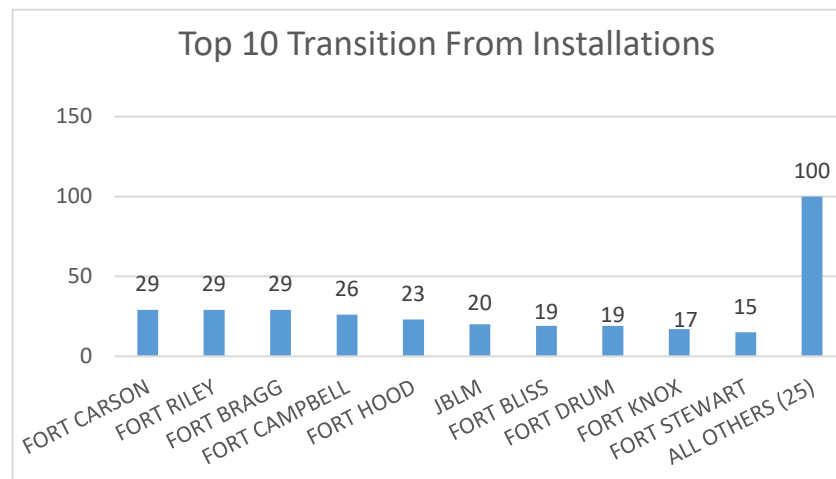

Iowa

Iowa ranked 37th in Regular Army (RA) soldier transitions. <1% (326) of the RA population for FY22 transitioned to Iowa.

Top 5 MSAs* in IA	FY22 Transitioned Soldiers
Des Moines	67
Cedar Rapids	35
Davenport	35
Waterloo	16
Dubuque	16

IA FY22 RA Transitions

- **65,864** (left the Army)
- **398** (Joined in IA)
- **201** (returned to IA; **about 50% loss**)
- **125** (outsiders moved to IA)
- ❖ **326** to IA

*MSA stands for Metropolitan Statistical Area. A MSA is a predetermined land area that contains a population center with at least 50,000 people residing within its borders (Census Bureau). Some MSAs split states however the numbers only reflect those that transitioned to the IA side of the MSA.