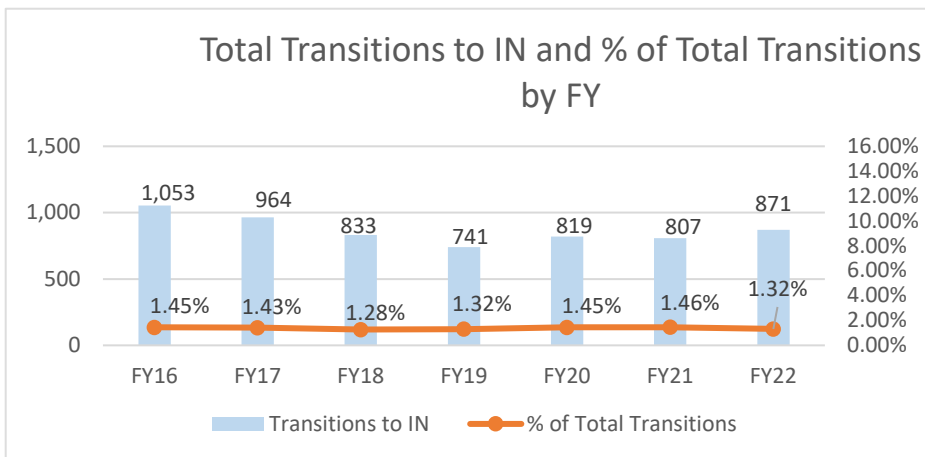

Indiana

Indiana ranked 23rd in Regular Army (RA) soldier transitions. 1.3% (871) of the RA population for FY22 transitioned to Indiana.

Top 5 MSAs* in IN	FY22 Transitioned Soldiers
Indianapolis	308
Naperville	92
Fort Wayne	56
Jefferson County	44
Lafayette	40

IN FY22 RA Transitions

- **65,864** (left the Army)
- **852** (Joined in IN)
- **478** (returned to IN; **about 53% loss**)
- **393** (outsiders moved to IN)
- ❖ **871** to IN

*MSA stands for Metropolitan Statistical Area. A MSA is a predetermined land area that contains a population center with at least 50,000 people residing within its borders (Census Bureau). Some MSAs split states however the numbers only reflect those that transitioned to the IN side of the MSA.