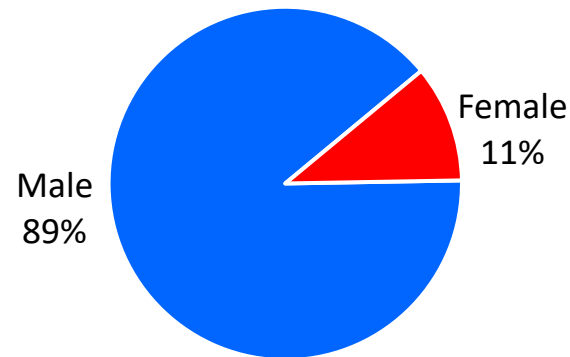

IN FY22 RA Transitions

- **65,864** (left the Army)
- **852** (Joined in IN)
- **478** (returned to IN; **about 53% loss**)
- **393** (outsiders moved to IN)
- ❖ **871** to IN

*MSA stands for Metropolitan Statistical Area. A MSA is a predetermined land area that contains a population center with at least 50,000 people residing within its borders (Census Bureau). Some MSAs split states however the numbers only reflect those that transitioned to the IN side of the MSA.

Indiana

Demographics of the 871 RA soldiers that transitioned to Indiana in FY22.

Age

Marital Status

Race*

Gender

*Note: AAPI= Asian Pacific Islander AI/AN= American Indian/ Alaska Native

Indiana