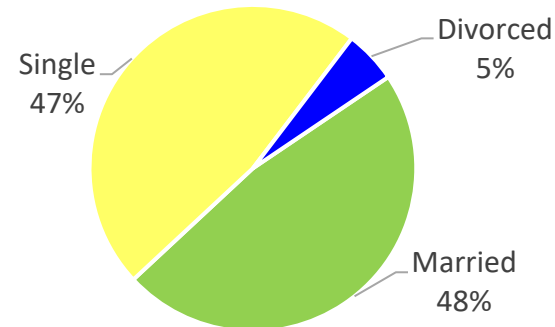

IN FY22 RA Transitions

- **65,864** (left the Army)
- **852** (Joined in IN)
- **478** (returned to IN; **about 53% loss**)
- **393** (outsiders moved to IN)
- ❖ **871** to IN

*MSA stands for Metropolitan Statistical Area. A MSA is a predetermined land area that contains a population center with at least 50,000 people residing within its borders (Census Bureau). Some MSAs split states however the numbers only reflect those that transitioned to the IN side of the MSA.

Indiana

Demographics of the 871 RA soldiers that transitioned to Indiana in FY22.

Age

Marital Status

Race*

Gender

*Note: AAPI= Asian Pacific Islander AI/AN= American Indian/ Alaska Native

Indiana

Demographics of RA Soldiers that transitioned to Indiana in FY22