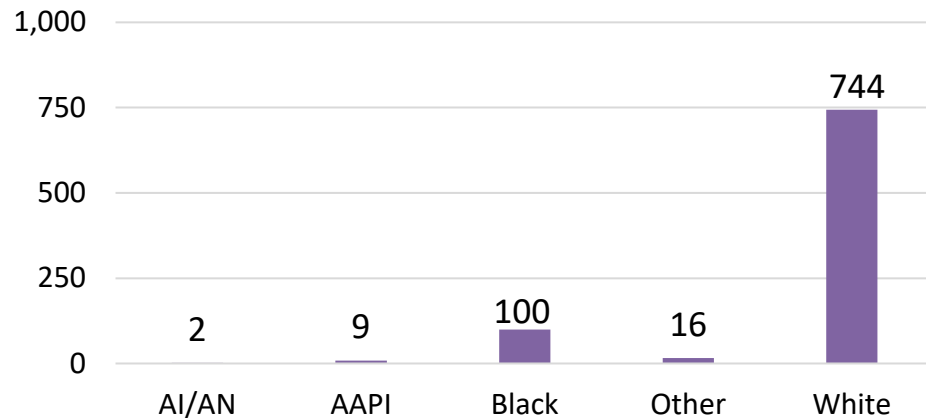

IN FY22 RA Transitions

- **65,864** (left the Army)
- **852** (Joined in IN)
- **478** (returned to IN; **about 53% loss**)
- **393** (outsiders moved to IN)
- ❖ **871** to IN

*MSA stands for Metropolitan Statistical Area. A MSA is a predetermined land area that contains a population center with at least 50,000 people residing within its borders (Census Bureau). Some MSAs split states however the numbers only reflect those that transitioned to the IN side of the MSA.

Indiana

Demographics of the 871 RA soldiers that transitioned to Indiana in FY22.

Age

Marital Status

Race*

Gender

*Note: AAPI= Asian Pacific Islander AI/AN= American Indian/ Alaska Native

Indiana

Demographics of RA Soldiers that transitioned to Indiana in FY22