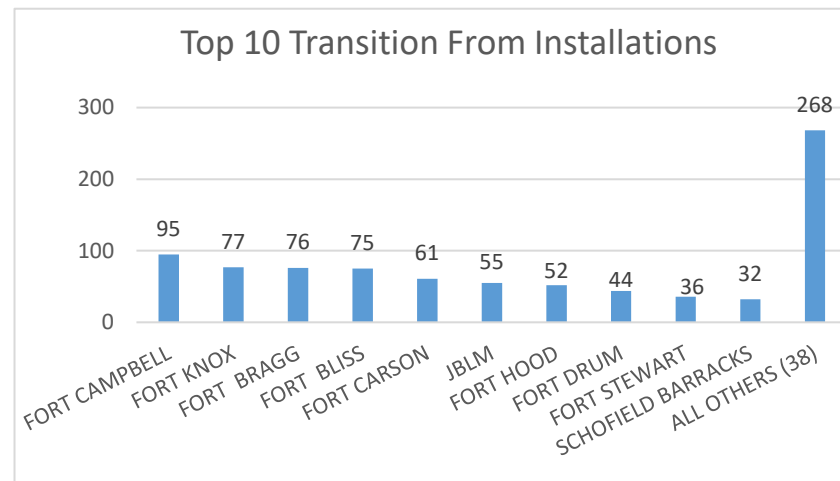

Indiana

Indiana ranked 23rd in Regular Army (RA) soldier transitions. 1.3% (871) of the RA population for FY22 transitioned to Indiana.

Top 5 MSAs* in IN	FY22 Transitioned Soldiers
Indianapolis	308
Naperville	92
Fort Wayne	56
Jefferson County	44
Lafayette	40

IN FY22 RA Transitions

- **65,864** (left the Army)
- **852** (Joined in IN)
- **478** (returned to IN; **about 53% loss**)
- **393** (outsiders moved to IN)
- ❖ **871** to IN

*MSA stands for Metropolitan Statistical Area. A MSA is a predetermined land area that contains a population center with at least 50,000 people residing within its borders (Census Bureau). Some MSAs split states however the numbers only reflect those that transitioned to the IN side of the MSA.