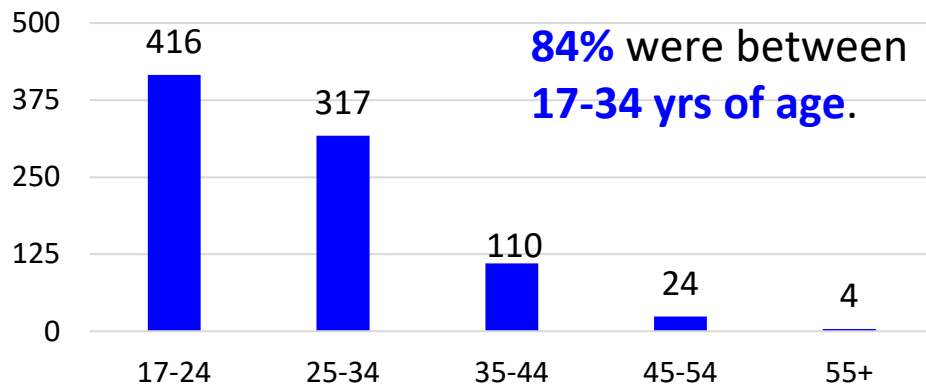

Indiana

Demographics of the 871 RA soldiers that transitioned to Indiana in FY22.

Age

Marital Status

Race*

Gender

*Note: AAPI= Asian Pacific Islander AI/AN= American Indian/ Alaska Native