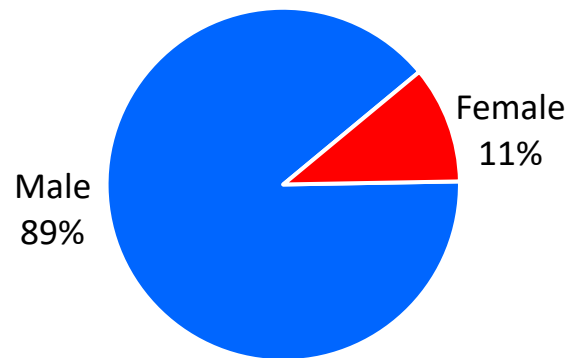

IL FY22 RA Transitions

- **65,864** (left the Army)
- **1,247** (Joined in IL)
- **535** (returned to IL; **about 57% loss**)
- **688** (outsiders moved to IL)
- ❖ **1,223** to IL

*MSA stands for Metropolitan Statistical Area. A MSA is a predetermined land area that contains a population center with at least 50,000 people residing within its borders (Census Bureau). Some MSAs split states however the numbers only reflect those that transitioned to the IL side of the MSA.

Illinois

Demographics of the 1,223 RA soldiers that transitioned to Illinois in FY22.

Age

Marital Status

Race*

Gender

*Note: AAPI= Asian Pacific Islander AI/AN= American Indian/ Alaska Native

Illinois