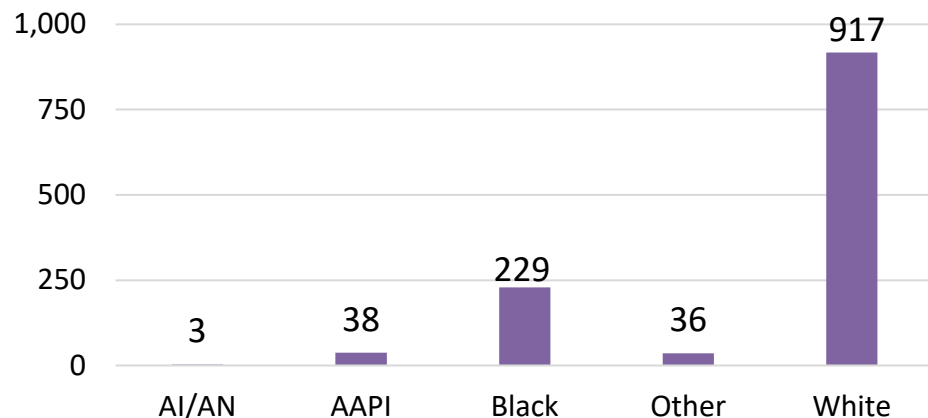

IL FY22 RA Transitions

- **65,864** (left the Army)
- **1,247** (Joined in IL)
- **535** (returned to IL; **about 57% loss**)
- **688** (outsiders moved to IL)
- ❖ **1,223** to IL

*MSA stands for Metropolitan Statistical Area. A MSA is a predetermined land area that contains a population center with at least 50,000 people residing within its borders (Census Bureau). Some MSAs split states however the numbers only reflect those that transitioned to the IL side of the MSA.

Illinois

Demographics of the 1,223 RA soldiers that transitioned to Illinois in FY22.

Age

Marital Status

Race*

Gender

*Note: AAPI= Asian Pacific Islander AI/AN= American Indian/ Alaska Native

Illinois

Demographics of RA Soldiers that transitioned to Illinois in FY22