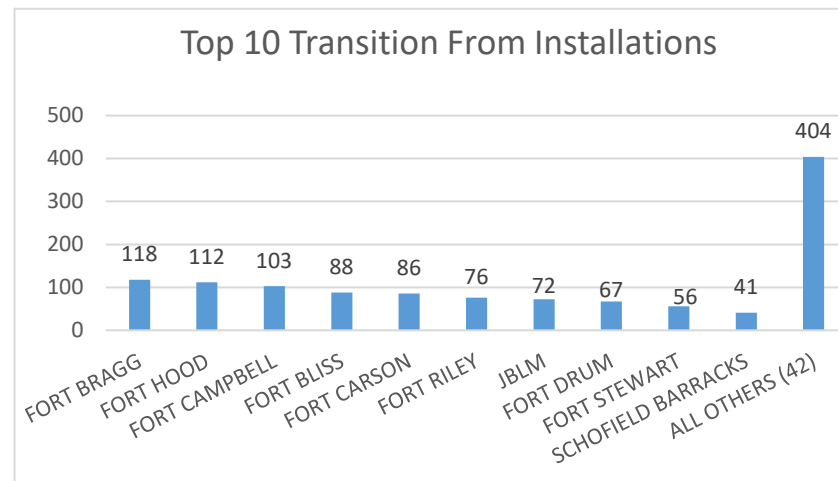

Illinois

Illinois ranked 17th in Regular Army (RA) soldier transitions. 1.9% (1,223) of the RA population for FY22 transitioned to Illinois.

Top 5 MSAs* in IL	FY22 Transitioned Soldiers
Chicago	634
St. Louis	145
Rockford	42
Peoria	40
Springfield	33

IL FY22 RA Transitions

- **65,864** (left the Army)
- **1,247** (Joined in IL)
- **535** (returned to IL; **about 57% loss**)
- **688** (outsiders moved to IL)
- ❖ **1,223** to IL

*MSA stands for Metropolitan Statistical Area. A MSA is a predetermined land area that contains a population center with at least 50,000 people residing within its borders (Census Bureau). Some MSAs split states however the numbers only reflect those that transitioned to the IL side of the MSA.

Illinois

Demographics of the 1,223 RA soldiers that transitioned to Illinois in FY22.

Age

Marital Status

Race*

Gender

*Note: AAPI= Asian Pacific Islander AI/AN= American Indian/ Alaska Native

Illinois