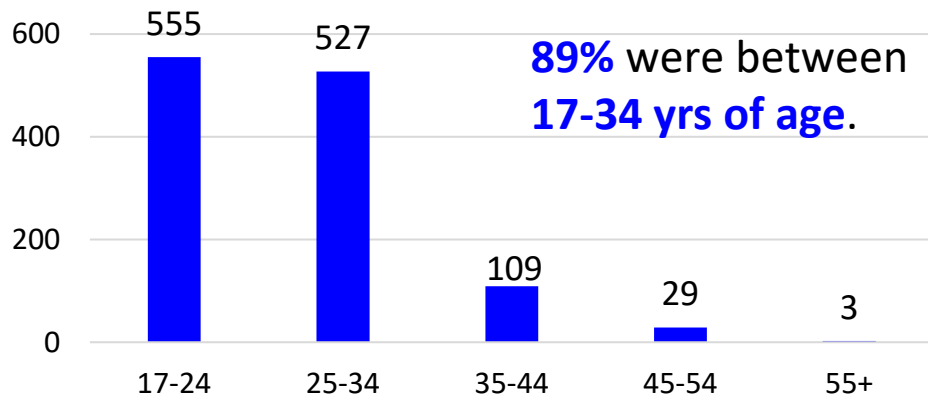

IL FY22 RA Transitions

- **65,864** (left the Army)
- **1,247** (Joined in IL)
- **535** (returned to IL; **about 57% loss**)
- **688** (outsiders moved to IL)
- ❖ **1,223** to IL

*MSA stands for Metropolitan Statistical Area. A MSA is a predetermined land area that contains a population center with at least 50,000 people residing within its borders (Census Bureau). Some MSAs split states however the numbers only reflect those that transitioned to the IL side of the MSA.

Illinois

Demographics of the 1,223 RA soldiers that transitioned to Illinois in FY22.

Age

Marital Status

Race*

Gender

*Note: AAPI= Asian Pacific Islander AI/AN= American Indian/ Alaska Native

Illinois