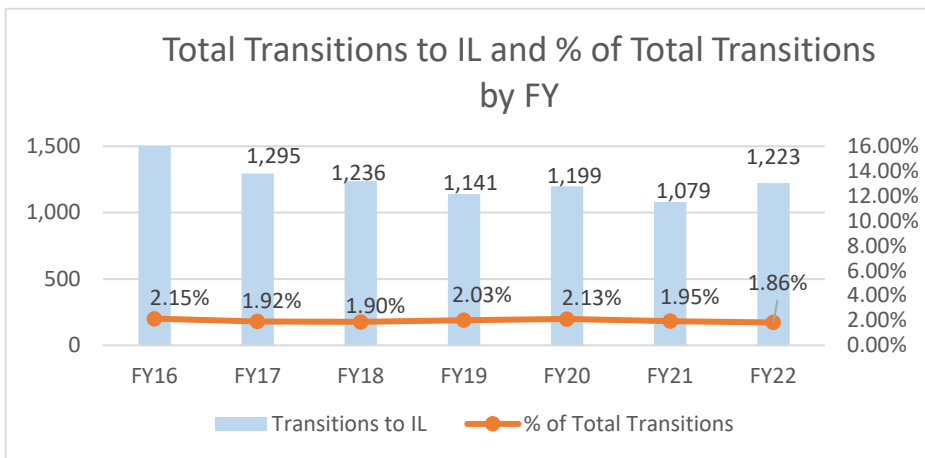

Illinois

Illinois ranked 17th in Regular Army (RA) soldier transitions. 1.9% (1,223) of the RA population for FY22 transitioned to Illinois.

Top 5 MSAs* in IL	FY22 Transitioned Soldiers
Chicago	634
St. Louis	145
Rockford	42
Peoria	40
Springfield	33

IL FY22 RA Transitions

- **65,864** (left the Army)
- **1,247** (Joined in IL)
- **535** (returned to IL; **about 57% loss**)
- **688** (outsiders moved to IL)
- ❖ **1,223** to IL

*MSA stands for Metropolitan Statistical Area. A MSA is a predetermined land area that contains a population center with at least 50,000 people residing within its borders (Census Bureau). Some MSAs split states however the numbers only reflect those that transitioned to the IL side of the MSA.