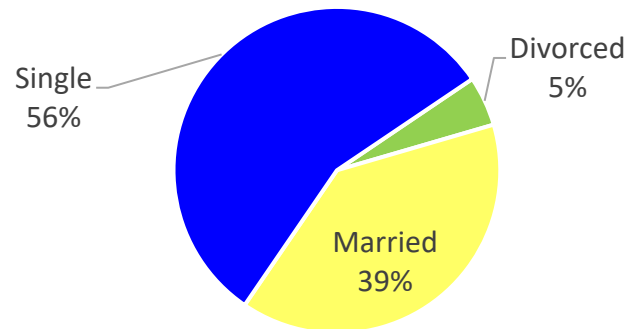

IL FY22 RA Transitions

- **65,864** (left the Army)
- **1,247** (Joined in IL)
- **535** (returned to IL; **about 57% loss**)
- **688** (outsiders moved to IL)
- ❖ **1,223** to IL

*MSA stands for Metropolitan Statistical Area. A MSA is a predetermined land area that contains a population center with at least 50,000 people residing within its borders (Census Bureau). Some MSAs split states however the numbers only reflect those that transitioned to the IL side of the MSA.

Illinois

Demographics of the 1,223 RA soldiers that transitioned to Illinois in FY22.

Age

Marital Status

Race*

Gender

*Note: AAPI= Asian Pacific Islander AI/AN= American Indian/ Alaska Native

Illinois

Demographics of RA Soldiers that transitioned to Illinois in FY22