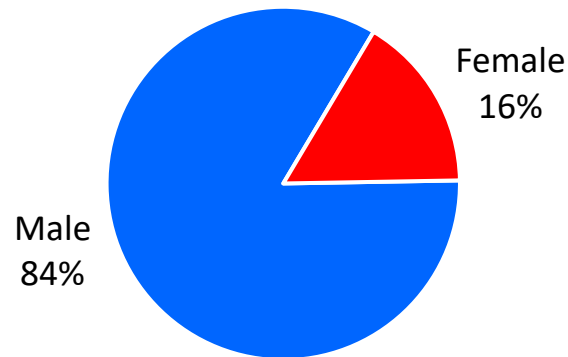

FL FY22 RA Transitions

- **65,864** (left the Army)
- **5,336** (Joined in FL)
- **2,614** (returned to FL; **about 51% loss**)
- **1,775** (outsiders moved to FL)
- ❖ **4,389** to FL

*MSA stands for Metropolitan Statistical Area. A MSA is a predetermined land area that contains a population center with at least 50,000 people residing within its borders (Census Bureau).

**represents an installation at that MSA.

Florida

Demographics of the 4,389 RA soldiers that transitioned to Florida in FY22.

Age

73% were between 17-34 yrs of age.

Marital Status

Race*

Gender