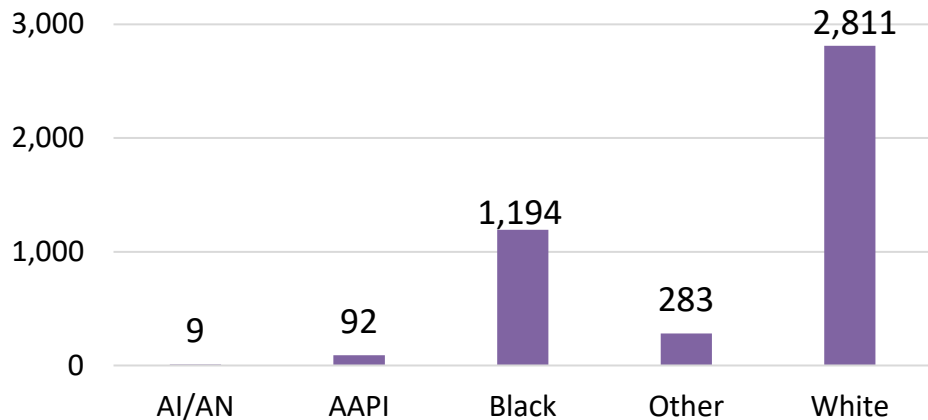

FL FY22 RA Transitions

- **65,864** (left the Army)
- **5,336** (Joined in FL)
- **2,614** (returned to FL; **about 51% loss**)
- **1,775** (outsiders moved to FL)
- ❖ **4,389** to FL

*MSA stands for Metropolitan Statistical Area. A MSA is a predetermined land area that contains a population center with at least 50,000 people residing within its borders (Census Bureau).

**represents an installation at that MSA.

Florida

Demographics of the 4,389 RA soldiers that transitioned to Florida in FY22.

Age

73% were between 17-34 yrs of age.

Marital Status

Race*

Gender