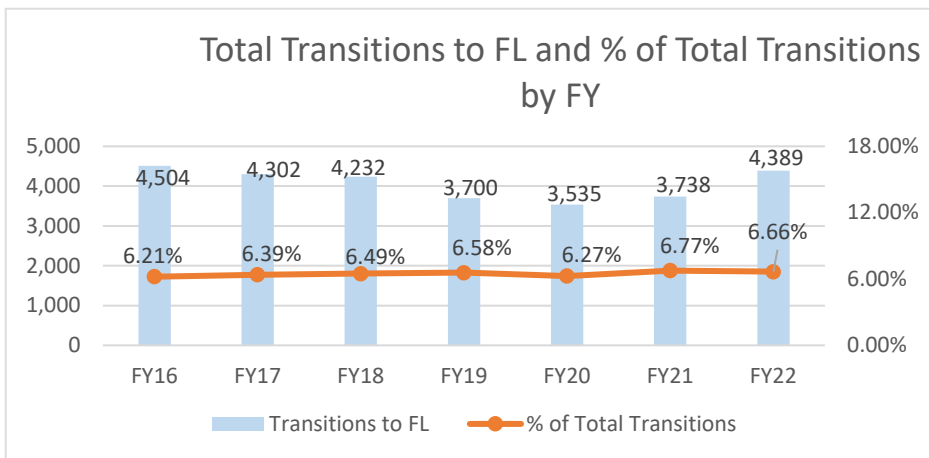

Florida

Florida ranked 3rd in Regular Army (RA) soldier transitions. 7% (4,389) of the RA population for FY22 transitioned to Florida.

Top 5 MSAs* in FL	FY22 Transitioned Soldiers
**Tampa Bay	859
Miami	722
Orlando	565
Jacksonville	406
Ft. Walton Beach	259

FL FY22 RA Transitions

- **65,864** (left the Army)
- **5,336** (Joined in FL)
- **2,614** (returned to FL; **about 51% loss**)
- **1,775** (outsiders moved to FL)
- ❖ **4,389** to FL

*MSA stands for Metropolitan Statistical Area. A MSA is a predetermined land area that contains a population center with at least 50,000 people residing within its borders (Census Bureau).

**represents an installation at that MSA.

Florida

Demographics of the 4,389 RA soldiers that transitioned to Florida in FY22.

Age

73% were between 17-34 yrs of age.

Marital Status

Race*

Gender