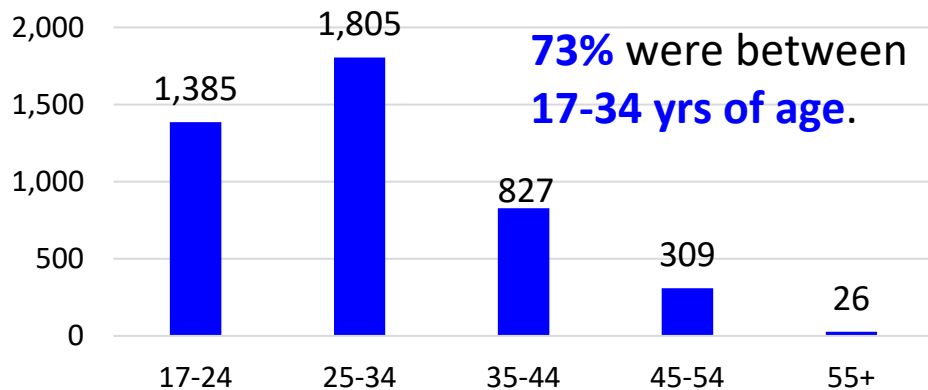

FL FY22 RA Transitions

- **65,864** (left the Army)
- **5,336** (Joined in FL)
- **2,614** (returned to FL; **about 51% loss**)
- **1,775** (outsiders moved to FL)
- ❖ **4,389** to FL

*MSA stands for Metropolitan Statistical Area. A MSA is a predetermined land area that contains a population center with at least 50,000 people residing within its borders (Census Bureau).

**represents an installation at that MSA.

Florida

Demographics of the 4,389 RA soldiers that transitioned to Florida in FY22.

Age

73% were between 17-34 yrs of age.

Marital Status

Race*

Gender