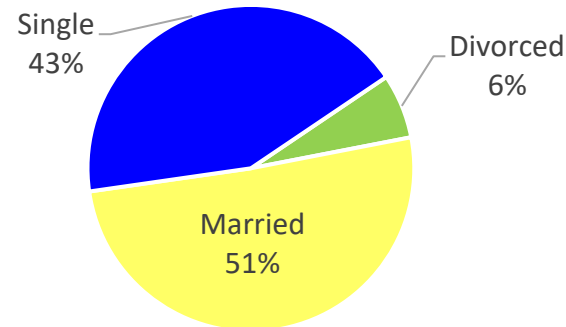

FL FY22 RA Transitions

- **65,864** (left the Army)
- **5,336** (Joined in FL)
- **2,614** (returned to FL; **about 51% loss**)
- **1,775** (outsiders moved to FL)
- ❖ **4,389** to FL

*MSA stands for Metropolitan Statistical Area. A MSA is a predetermined land area that contains a population center with at least 50,000 people residing within its borders (Census Bureau).

**represents an installation at that MSA.

Florida

Demographics of the 4,389 RA soldiers that transitioned to Florida in FY22.

Age

73% were between 17-34 yrs of age.

Marital Status

Race*

Gender

*Note: AAPI= Asian Pacific Islander AI/AN= American Indian/ Alaska Native

Florida

Demographics of RA Soldiers that transitioned to Florida in FY22