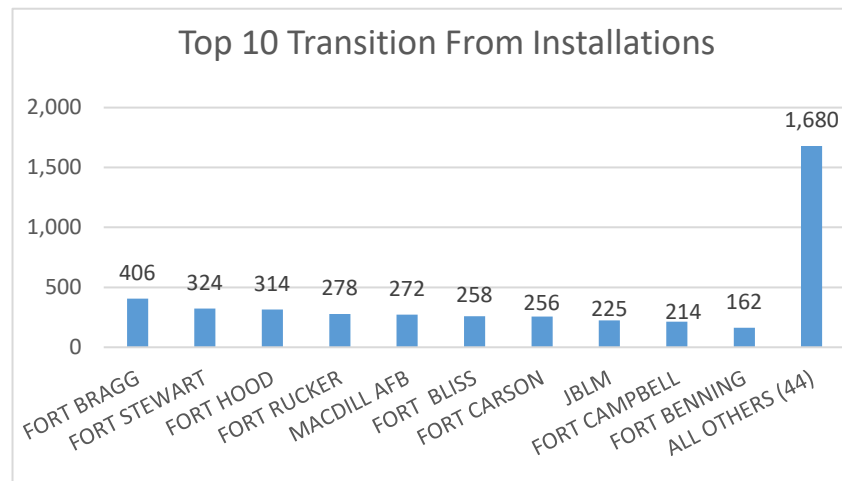

Florida

Florida ranked 3rd in Regular Army (RA) soldier transitions. 7% (4,389) of the RA population for FY22 transitioned to Florida.

Top 5 MSAs* in FL	FY22 Transitioned Soldiers
**Tampa Bay	859
Miami	722
Orlando	565
Jacksonville	406
Ft. Walton Beach	259

FL FY22 RA Transitions

- **65,864** (left the Army)
- **5,336** (Joined in FL)
- **2,614** (returned to FL; **about 51% loss**)
- **1,775** (outsiders moved to FL)
- ❖ **4,389** to FL

*MSA stands for Metropolitan Statistical Area. A MSA is a predetermined land area that contains a population center with at least 50,000 people residing within its borders (Census Bureau).

**represents an installation at that MSA.

Florida

Demographics of the 4,389 RA soldiers that transitioned to Florida in FY22.

Age

73% were between 17-34 yrs of age.

Marital Status

Race*

Gender