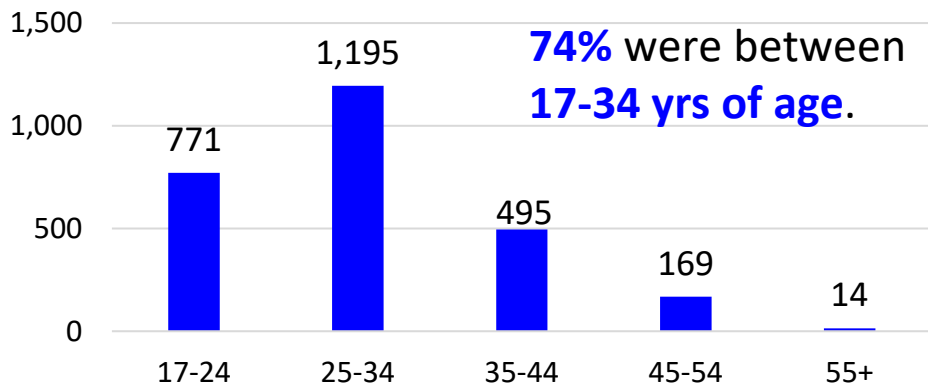

CO FY22 RA Transitions

- **65,864** (left the Army)
- **1,183** (Joined in CO)
- **583** (returned to CO; **about 51% loss**)
- **2,061** (outsiders moved to CO)
- ❖ **2,644** to CO

*MSA stands for Metropolitan Statistical Area. A MSA is a predetermined land area that contains a population center with at least 50,000 people residing within its borders (Census Bureau). Some MSAs split states however the numbers only reflect those that transitioned to the CO side of the MSA.

** represents an installation at that MSA.

Colorado

Demographics of the 2,644 RA soldiers that transitioned to Colorado in FY22.

Age

Marital Status

Race*

Gender

*Note: AAPI= Asian Pacific Islander AI/AN= American Indian/ Alaska Native