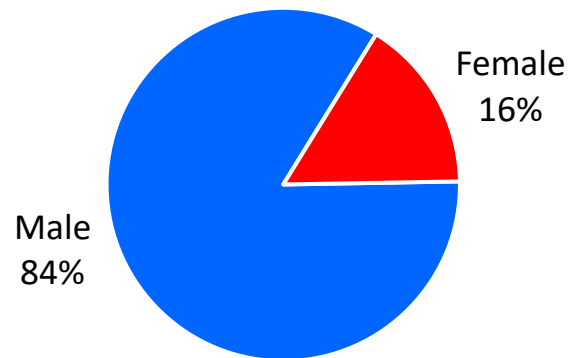

CO FY22 RA Transitions

- **65,864** (left the Army)
- **1,183** (Joined in CO)
- **583** (returned to CO; **about 51% loss**)
- **2,061** (outsiders moved to CO)
- ❖ **2,644** to CO

*MSA stands for Metropolitan Statistical Area. A MSA is a predetermined land area that contains a population center with at least 50,000 people residing within its borders (Census Bureau). Some MSAs split states however the numbers only reflect those that transitioned to the CO side of the MSA.

** represents an installation at that MSA.

Colorado

Demographics of the 2,644 RA soldiers that transitioned to Colorado in FY22.

Age

Marital Status

Race*

Gender

*Note: AAPI= Asian Pacific Islander AI/AN= American Indian/ Alaska Native