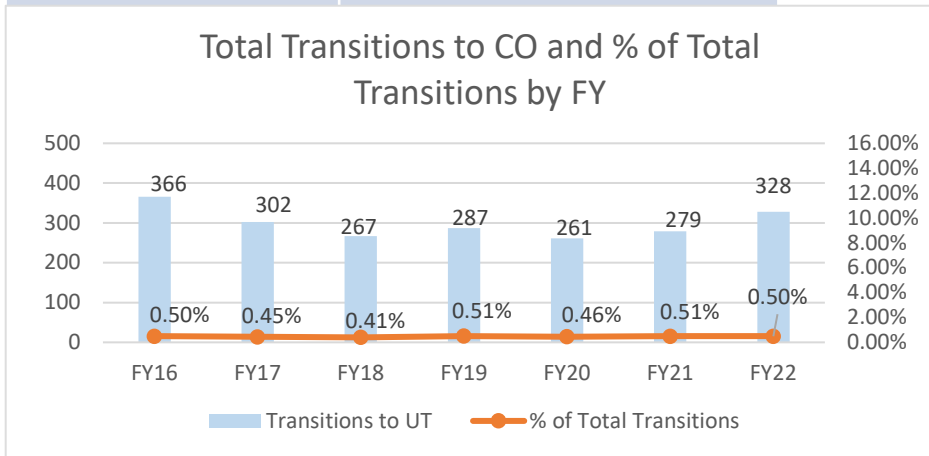

Colorado

Colorado ranked 8th in Regular Army (RA) soldier transitions. 4.0% (2,644) of the RA population for FY22 transitioned to Colorado.

Top 5 MSAs* in CO	FY22 Transitioned Soldiers
**Colorado Springs	1,807
Denver	460
Pueblo	92
Greeley	50
Ft. Collins	46

CO FY22 RA Transitions

- **65,864** (left the Army)
- **1,183** (Joined in CO)
- **583** (returned to CO; **about 51% loss**)
- **2,061** (outsiders moved to CO)
- ❖ **2,644** to CO

*MSA stands for Metropolitan Statistical Area. A MSA is a predetermined land area that contains a population center with at least 50,000 people residing within its borders (Census Bureau). Some MSAs split states however the numbers only reflect those that transitioned to the CO side of the MSA.