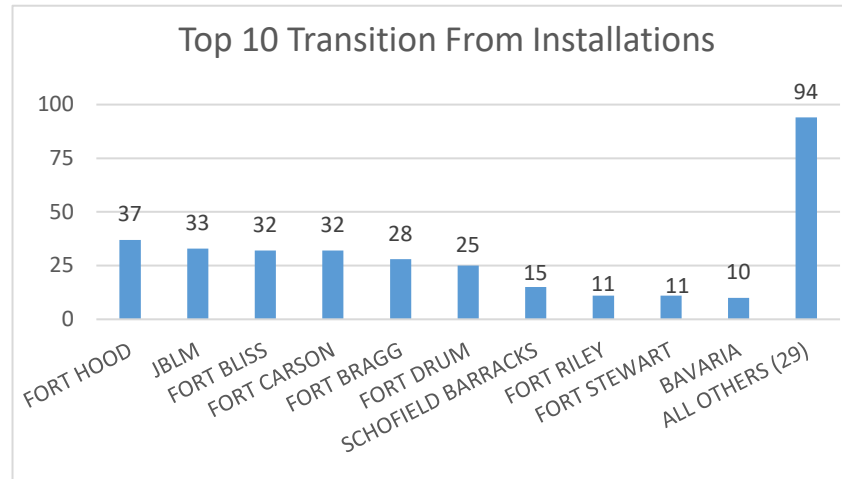

Colorado

Colorado ranked 8th in Regular Army (RA) soldier transitions. 4.0% (2,644) of the RA population for FY22 transitioned to Colorado.

Top 5 MSAs* in CO	FY22 Transitioned Soldiers
**Colorado Springs	1,807
Denver	460
Pueblo	92
Greeley	50
Ft. Collins	46

CO FY22 RA Transitions

- **65,864** (left the Army)
- **1,183** (Joined in CO)
- **583** (returned to CO; **about 51% loss**)
- **2,061** (outsiders moved to CO)
- ❖ **2,644** to CO

*MSA stands for Metropolitan Statistical Area. A MSA is a predetermined land area that contains a population center with at least 50,000 people residing within its borders (Census Bureau). Some MSAs split states however the numbers only reflect those that transitioned to the CO side of the MSA.