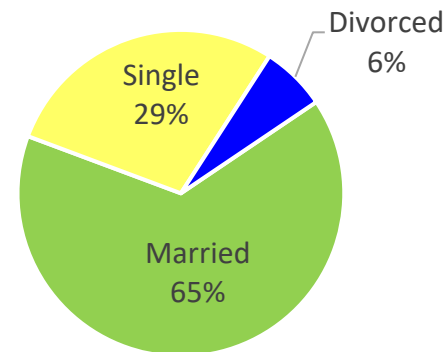

CO FY22 RA Transitions

- **65,864** (left the Army)
- **1,183** (Joined in CO)
- **583** (returned to CO; **about 51% loss**)
- **2,061** (outsiders moved to CO)
- ❖ **2,644** to CO

*MSA stands for Metropolitan Statistical Area. A MSA is a predetermined land area that contains a population center with at least 50,000 people residing within its borders (Census Bureau). Some MSAs split states however the numbers only reflect those that transitioned to the CO side of the MSA.

** represents an installation at that MSA.

Colorado

Demographics of the 2,644 RA soldiers that transitioned to Colorado in FY22.

Age

Marital Status

Race*

Gender

*Note: AAPI= Asian Pacific Islander AI/AN= American Indian/ Alaska Native

Colorado

Demographics of RA Soldiers that transitioned to Colorado in FY22