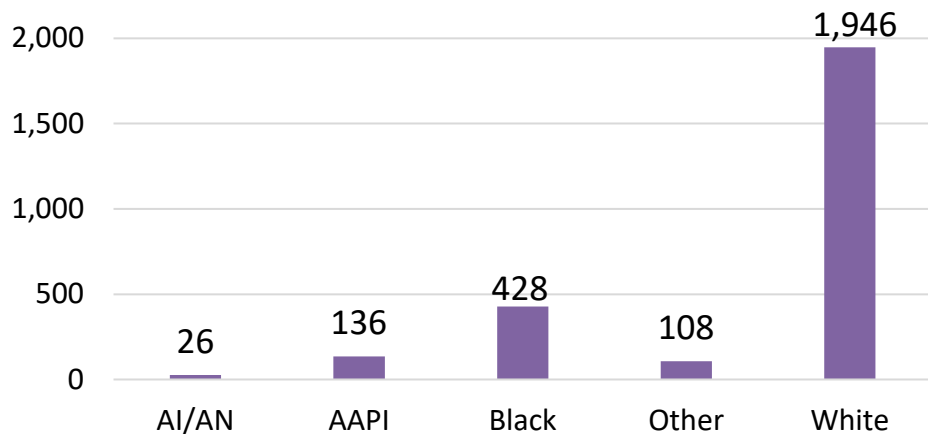

CO FY22 RA Transitions

- **65,864** (left the Army)
- **1,183** (Joined in CO)
- **583** (returned to CO; **about 51% loss**)
- **2,061** (outsiders moved to CO)
- ❖ **2,644** to CO

*MSA stands for Metropolitan Statistical Area. A MSA is a predetermined land area that contains a population center with at least 50,000 people residing within its borders (Census Bureau). Some MSAs split states however the numbers only reflect those that transitioned to the CO side of the MSA.

** represents an installation at that MSA.

Colorado

Demographics of the 2,644 RA soldiers that transitioned to Colorado in FY22.

Age

Marital Status

Race*

Gender

*Note: AAPI= Asian Pacific Islander AI/AN= American Indian/ Alaska Native

Colorado

Demographics of RA Soldiers that transitioned to Colorado in FY22