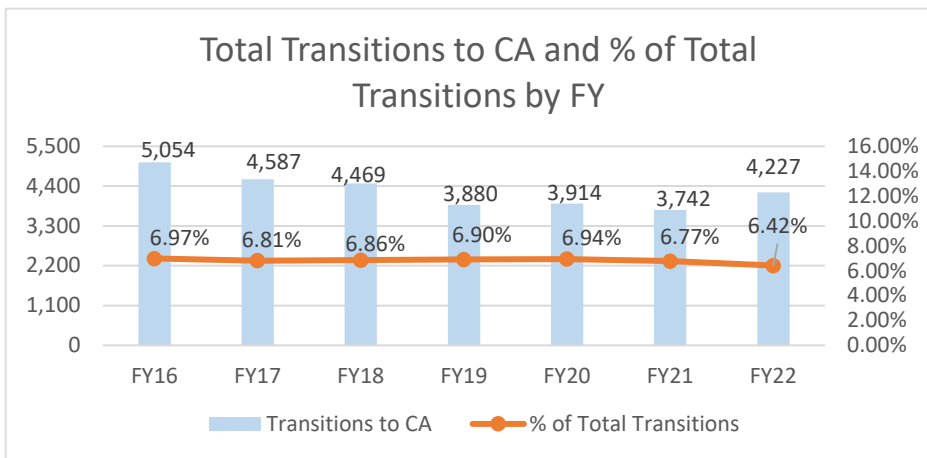

California ranked 5th in Regular Army (RA) soldier transitions. 6.4% (4,227) of the RA population for FY22 transitioned to California.

Top 5 MSAs* in CA	FY22 Transitioned Soldiers
Los Angeles	1,209
**San Bernardino	761
San Diego	398
Sacramento	295
San Francisco	197

CA FY22 RA Transitions

- **65,864** (left the Army)
- **6,738** (Joined in CA)
- **3,601** (returned to CA; **about 53% loss**)
- **626** (outsiders moved to CA)
- ❖ **4,227** to CA

*MSA stands for Metropolitan Statistical Area. A MSA is a predetermined land area that contains a population center with at least 50,000 people residing within its borders (Census Bureau).