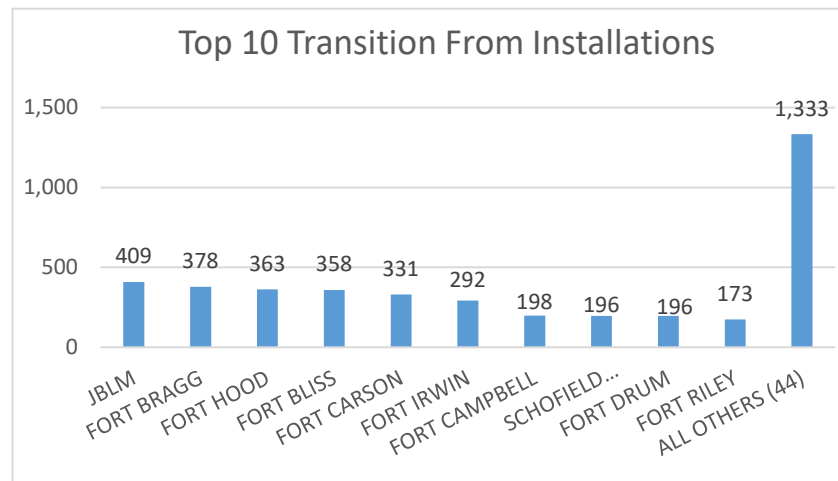

California ranked 5th in Regular Army (RA) soldier transitions. 6.4% (4,227) of the RA population for FY22 transitioned to California.

Top 5 MSAs* in CA	FY22 Transitioned Soldiers
Los Angeles	1,209
**San Bernardino	761
San Diego	398
Sacramento	295
San Francisco	197

CA FY22 RA Transitions

- **65,864** (left the Army)
- **6,738** (Joined in CA)
- **3,601** (returned to CA; **about 53% loss**)
- **626** (outsiders moved to CA)
- ❖ **4,227** to CA

*MSA stands for Metropolitan Statistical Area. A MSA is a predetermined land area that contains a population center with at least 50,000 people residing within its borders (Census Bureau).

** represents an installation at that MSA.

California

Demographics of the 4,227 RA soldiers that transitioned to California in FY22.

Age

Marital Status

Race*

Gender

*Note: AAPI= Asian Pacific Islander AI/AN= American Indian/ Alaska Native