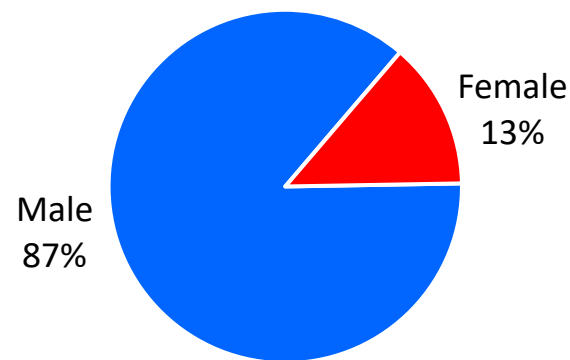

CA FY22 RA Transitions

- **65,864** (left the Army)
- **6,738** (Joined in CA)
- **3,601** (returned to CA; **about 53% loss**)
- **626** (outsiders moved to CA)
- ❖ **4,227** to CA

*MSA stands for Metropolitan Statistical Area. A MSA is a predetermined land area that contains a population center with at least 50,000 people residing within its borders (Census Bureau).

** represents an installation at that MSA.

California

Demographics of the 4,227 RA soldiers that transitioned to California in FY22.

Age

Marital Status

Race*

Gender

*Note: AAPI= Asian Pacific Islander AI/AN= American Indian/ Alaska Native