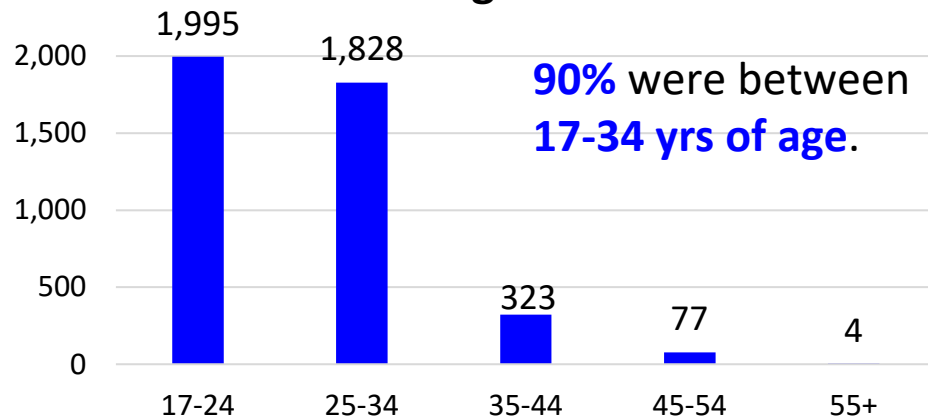

CA FY22 RA Transitions

- **65,864** (left the Army)
- **6,738** (Joined in CA)
- **3,601** (returned to CA; **about 53% loss**)
- **626** (outsiders moved to CA)
- ❖ **4,227** to CA

*MSA stands for Metropolitan Statistical Area. A MSA is a predetermined land area that contains a population center with at least 50,000 people residing within its borders (Census Bureau).

** represents an installation at that MSA.

California

Demographics of the 4,227 RA soldiers that transitioned to California in FY22.

Age

Marital Status

Race*

Gender

*Note: AAPI= Asian Pacific Islander AI/AN= American Indian/ Alaska Native