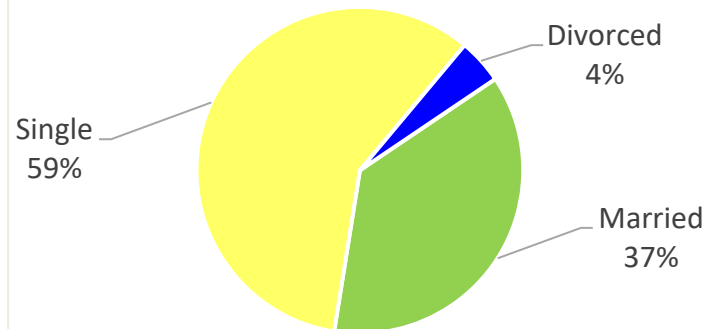

CA FY22 RA Transitions

- **65,864** (left the Army)
- **6,738** (Joined in CA)
- **3,601** (returned to CA; **about 53% loss**)
- **626** (outsiders moved to CA)
- ❖ **4,227** to CA

*MSA stands for Metropolitan Statistical Area. A MSA is a predetermined land area that contains a population center with at least 50,000 people residing within its borders (Census Bureau).

** represents an installation at that MSA.

California

Demographics of the 4,227 RA soldiers that transitioned to California in FY22.

Age

Marital Status

Race*

Gender

*Note: AAPI= Asian Pacific Islander AI/AN= American Indian/ Alaska Native