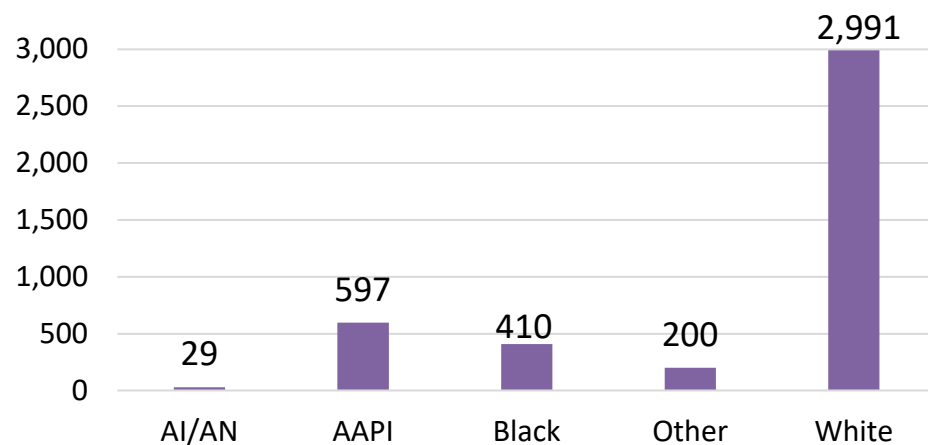

CA FY22 RA Transitions

- **65,864** (left the Army)
- **6,738** (Joined in CA)
- **3,601** (returned to CA; **about 53% loss**)
- **626** (outsiders moved to CA)
- ❖ **4,227** to CA

*MSA stands for Metropolitan Statistical Area. A MSA is a predetermined land area that contains a population center with at least 50,000 people residing within its borders (Census Bureau).

** represents an installation at that MSA.

California

Demographics of the 4,227 RA soldiers that transitioned to California in FY22.

Age

Marital Status

Race*

Gender

*Note: AAPI= Asian Pacific Islander AI/AN= American Indian/ Alaska Native

California

Demographics of RA Soldiers that transitioned to California in FY22