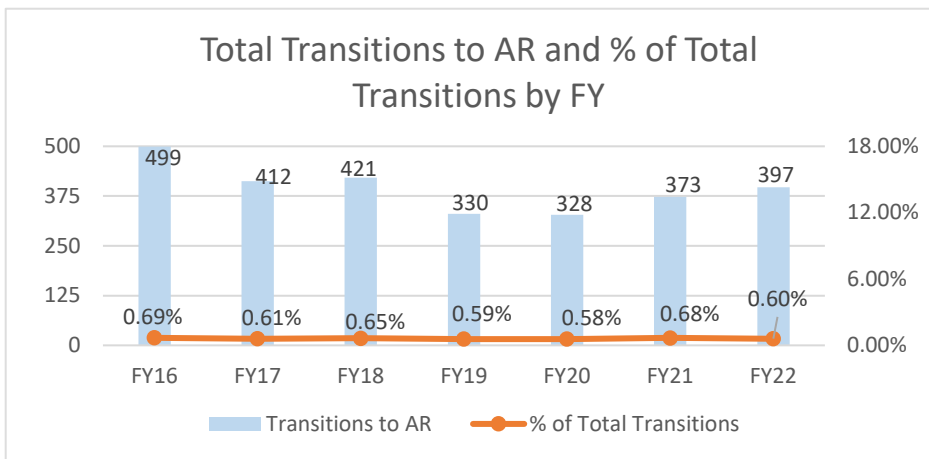

Arkansas

Arkansas ranked 34th in Regular Army (RA) soldier transitions. <1% (397) of the RA population for FY22 transitioned to Arkansas.

Top 5 MSAs* in AR	FY22 Transitioned Soldiers
Little Rock	93
Fayetteville	73
Ft. Smith	32
Jonesboro	23
Pine Bluff	17

AR FY22 RA Transitions

- **65,864** (left the Army)
- **458** (Joined in AR)
- **218** (returned to AR; **about 52% loss**)
- **179** (outsiders moved to AR)
- ❖ **397** to AR

*MSA stands for Metropolitan Statistical Area. A MSA is a predetermined land area that contains a population center with at least 50,000 people residing within its borders (Census Bureau). Some of the MSAs split states but the numbers only reflect the AR side of the MSA.