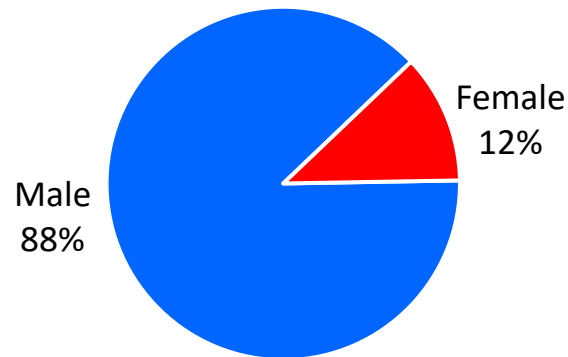

AR FY22 RA Transitions

- **65,864** (left the Army)
- **458** (Joined in AR)
- **218** (returned to AR; **about 52% loss**)
- **179** (outsiders moved to AR)
- ❖ **397** to AR

*MSA stands for Metropolitan Statistical Area. A MSA is a predetermined land area that contains a population center with at least 50,000 people residing within its borders (Census Bureau). Some of the MSAs split states but the numbers only reflect the AR side of the MSA.

Arkansas

Demographics of the 397 RA soldiers that transitioned to Arkansas in FY22.

Age

Marital Status

Race*

Gender

*Note: AAPI= Asian Pacific Islander AI/AN= American Indian/ Alaska Native

Arkansas