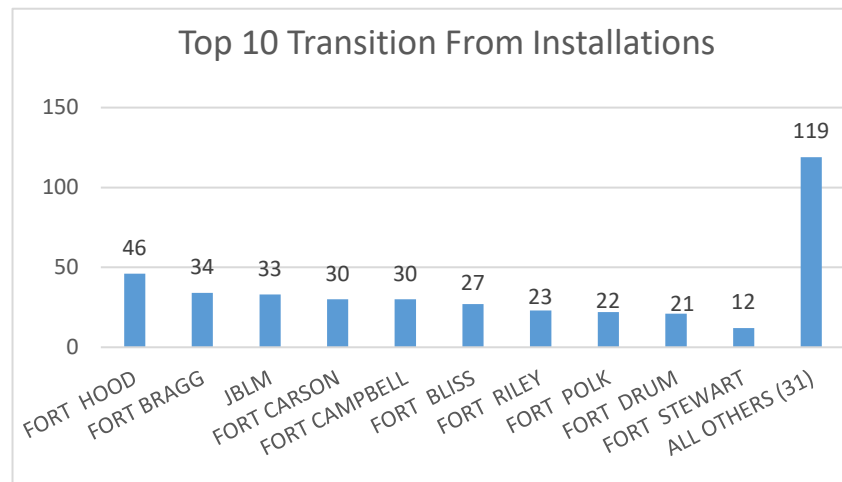

Arkansas

Arkansas ranked 34th in Regular Army (RA) soldier transitions. <1% (397) of the RA population for FY22 transitioned to Arkansas.

Top 5 MSAs* in AR	FY22 Transitioned Soldiers
Little Rock	93
Fayetteville	73
Ft. Smith	32
Jonesboro	23
Pine Bluff	17

AR FY22 RA Transitions

- **65,864** (left the Army)
- **458** (Joined in AR)
- **218** (returned to AR; **about 52% loss**)
- **179** (outsiders moved to AR)
- ❖ **397** to AR

*MSA stands for Metropolitan Statistical Area. A MSA is a predetermined land area that contains a population center with at least 50,000 people residing within its borders (Census Bureau). Some of the MSAs split states but the numbers only reflect the AR side of the MSA.