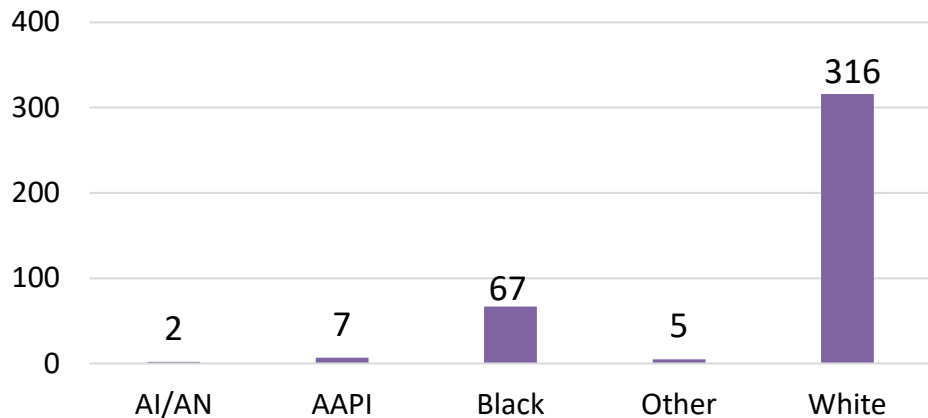

AR FY22 RA Transitions

- **65,864** (left the Army)
- **458** (Joined in AR)
- **218** (returned to AR; **about 52% loss**)
- **179** (outsiders moved to AR)
- ❖ **397** to AR

*MSA stands for Metropolitan Statistical Area. A MSA is a predetermined land area that contains a population center with at least 50,000 people residing within its borders (Census Bureau). Some of the MSAs split states but the numbers only reflect the AR side of the MSA.

Arkansas

Demographics of the 397 RA soldiers that transitioned to Arkansas in FY22.

Age

Marital Status

Race*

Gender

*Note: AAPI= Asian Pacific Islander AI/AN= American Indian/ Alaska Native

Arkansas

Demographics of RA Soldiers that transitioned to Arkansas in FY22