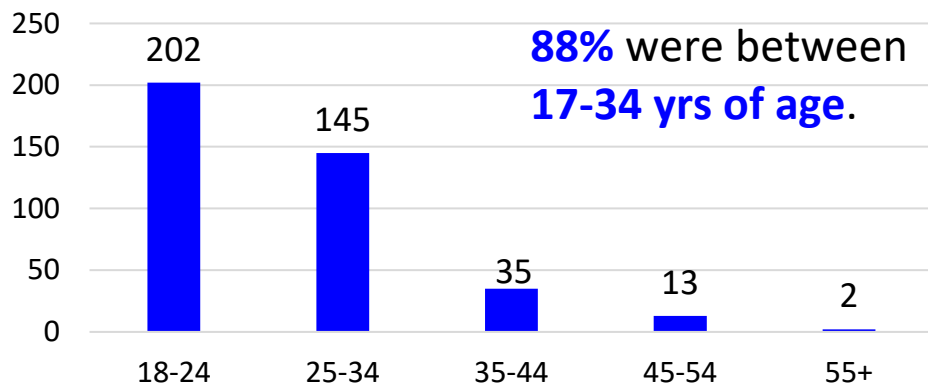

Arkansas

Demographics of the 397 RA soldiers that transitioned to Arkansas in FY22.

Age

Marital Status

Race*

Gender

*Note: AAPI= Asian Pacific Islander AI/AN= American Indian/ Alaska Native