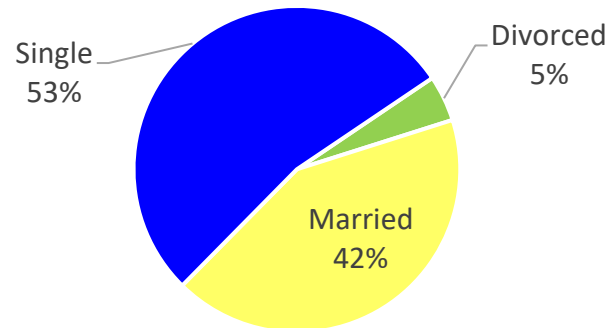

AR FY22 RA Transitions

- **65,864** (left the Army)
- **458** (Joined in AR)
- **218** (returned to AR; **about 52% loss**)
- **179** (outsiders moved to AR)
- ❖ **397** to AR

*MSA stands for Metropolitan Statistical Area. A MSA is a predetermined land area that contains a population center with at least 50,000 people residing within its borders (Census Bureau). Some of the MSAs split states but the numbers only reflect the AR side of the MSA.

Arkansas

Demographics of the 397 RA soldiers that transitioned to Arkansas in FY22.

Age

Marital Status

Race*

Gender

*Note: AAPI= Asian Pacific Islander AI/AN= American Indian/ Alaska Native

Arkansas

Demographics of RA Soldiers that transitioned to Arkansas in FY22