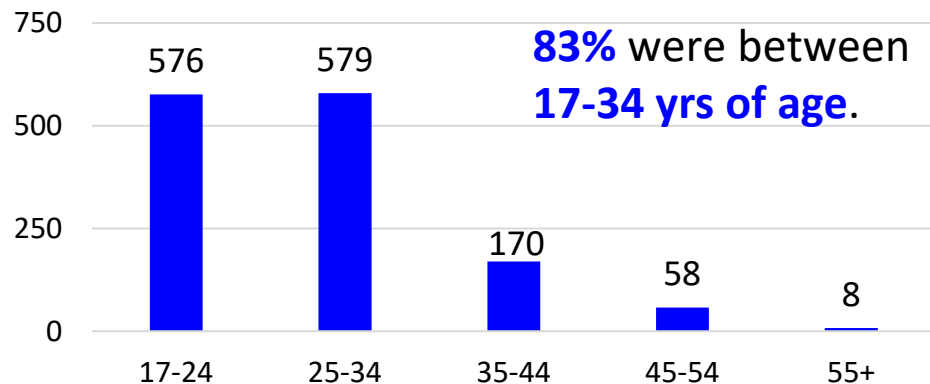

## AZ FY22 RA Transitions

- **65,864** (left the Army)
- **1,574** (Joined in AZ)
- **839** (returned to AZ; **about 47% loss**)
- **552** (outsiders moved to AZ)
- ❖ **1,391** to AZ

\*MSA stands for Metropolitan Statistical Area. A MSA is a predetermined land area that contains a population center with at least 50,000 people residing within its borders (Census Bureau).

\*\* represents an installation at that MSA.

## Age