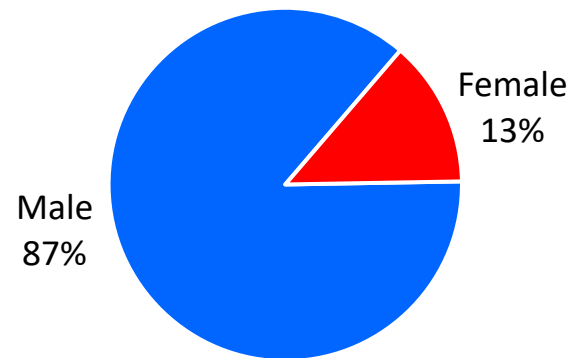

Gender

*Note: AAPI= Asian Pacific Islander AI/AN= American Indian/ Alaska Native