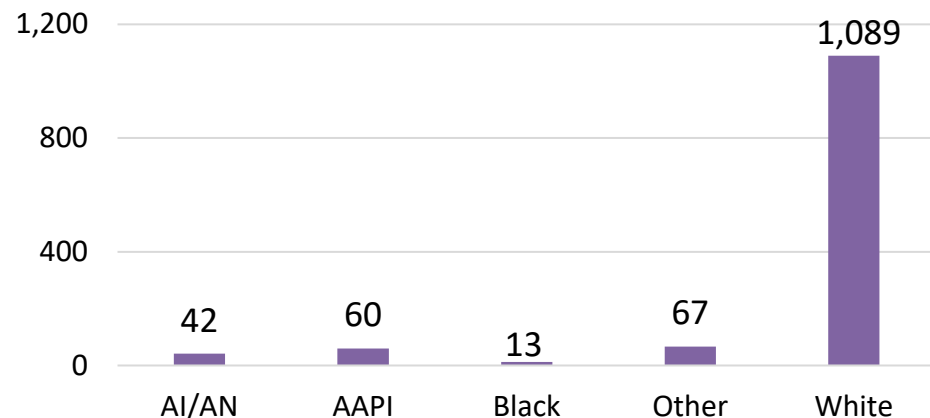

Arizona

Demographics of the 1,391 RA soldiers that transitioned to Arizona in FY22.

Age

Marital Status

Race*

Gender

*Note: AAPI= Asian Pacific Islander AI/AN= American Indian/ Alaska Native