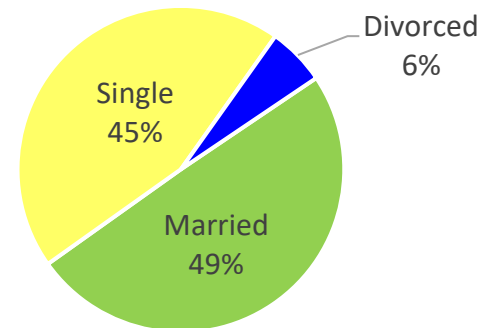

## AZ FY22 RA Transitions

- **65,864** (left the Army)
- **1,574** (Joined in AZ)
- **839** (returned to AZ; **about 47% loss**)
- **552** (outsiders moved to AZ)
- ❖ **1,391** to AZ

\*MSA stands for Metropolitan Statistical Area. A MSA is a predetermined land area that contains a population center with at least 50,000 people residing within its borders (Census Bureau).

# Arizona

Demographics of the 1,391 RA soldiers that transitioned to Arizona in FY22.

## Age

## Marital Status