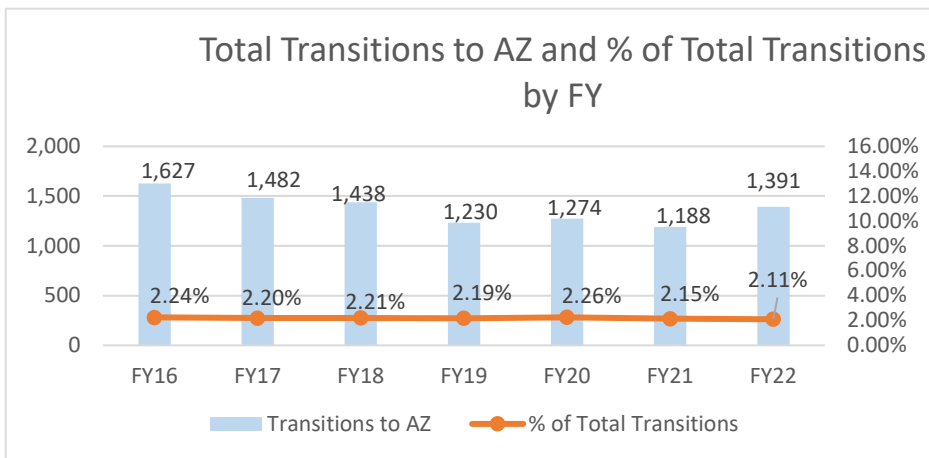

# Arizona

Arizona ranked 14th in Regular Army (RA) soldier transitions. 2.1% (1,391) of the RA population for FY22 transitioned to Arizona.

Top 5 MSAs* in AZ	FY22 Transitioned Soldiers
Phoenix	774
**Sierra Vista	196
Tucson	179
Yuma	48
Prescott	45

## AZ FY22 RA Transitions

- **65,864** (left the Army)
- **1,574** (Joined in AZ)
- **839** (returned to AZ; **about 47% loss**)
- **552** (outsiders moved to AZ)
- ❖ **1,391** to AZ

\*MSA stands for Metropolitan Statistical Area. A MSA is a predetermined land area that contains a population center with at least 50,000 people residing within its borders (Census Bureau).