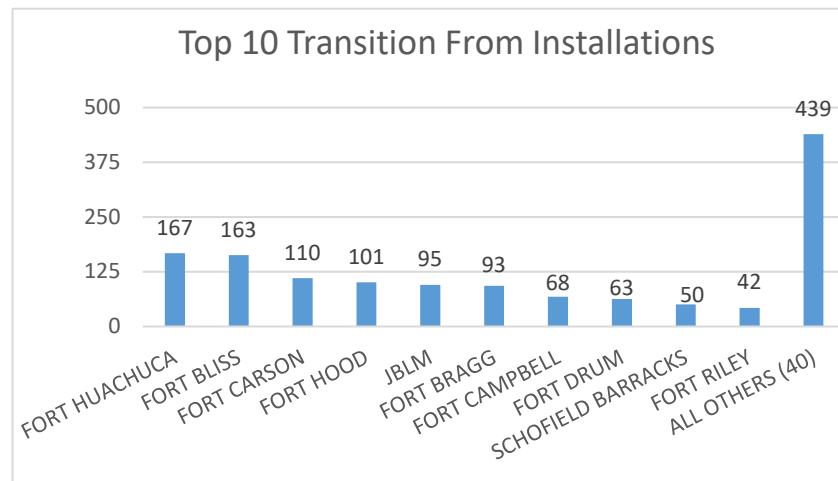

# Arizona

Arizona ranked 14th in Regular Army (RA) soldier transitions. 2.1% (1,391) of the RA population for FY22 transitioned to Arizona.

Top 5 MSAs* in AZ	FY22 Transitioned Soldiers
Phoenix	774
**Sierra Vista	196
Tucson	179
Yuma	48
Prescott	45

## AZ FY22 RA Transitions

- **65,864** (left the Army)
- **1,574** (Joined in AZ)
- **839** (returned to AZ; **about 47% loss**)
- **552** (outsiders moved to AZ)
- ❖ **1,391** to AZ

\*MSA stands for Metropolitan Statistical Area. A MSA is a predetermined land area that contains a population center with at least 50,000 people residing within its borders (Census Bureau).