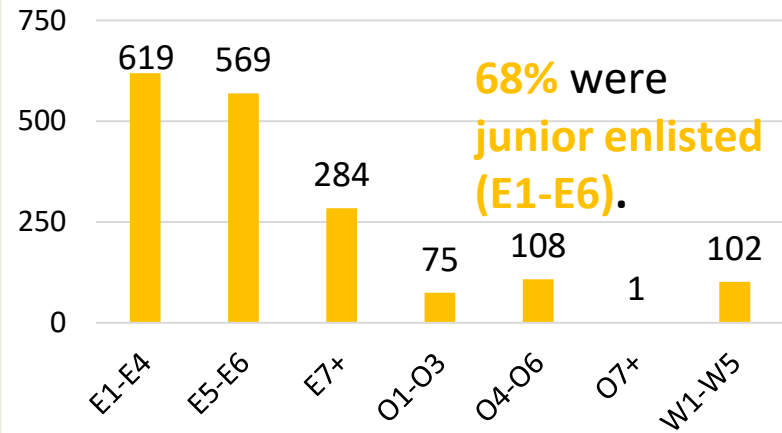

AL FY22 RA Transitions

- **65,864** (left the Army)
- **2,482** (Joined in AL)
- **734** (returned to AL; **about 70% loss**)
- **1,024** (outsiders moved to AL)
- ❖ **1,758 to AL**

*MSA stands for Metropolitan Statistical Area. A MSA is a predetermined land area that contains a population center with at least 50,000 people residing within its borders (Census Bureau). Some MSAs split states however the numbers only reflect those that transitioned to the AL side of the MSA.

** represents an installation at that MSA.

Alabama

Demographics of the 1,758 RA Soldiers that transitioned to Alabama in FY22.

*Note: AAPI= Asian Pacific Islander AI/AN= American Indian/ Alaska Native

Alabama

Demographics of RA Soldiers that transitioned to Alabama in FY22

Top 10 MOSs

Rank

Total Years in Active Component

Separation Type