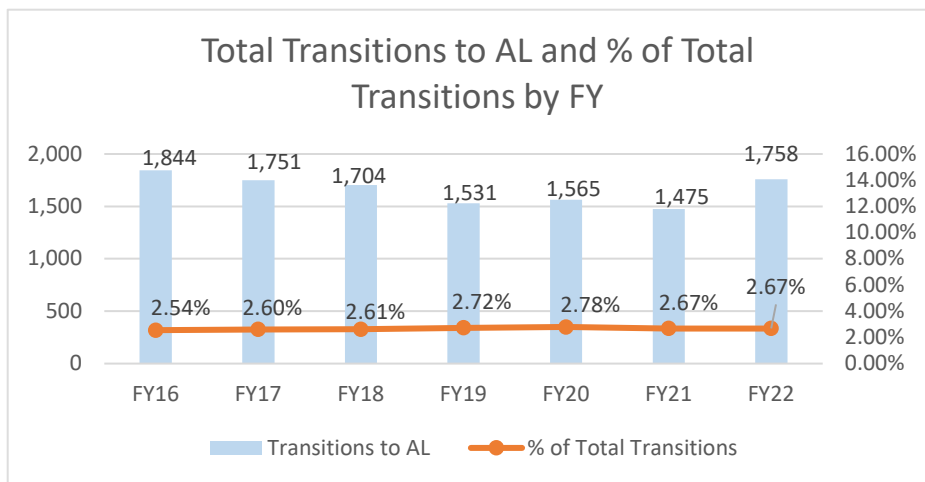

Alabama

Alabama ranked 11th in Regular Army (RA) Soldier transitions. 3% (1,758) of the RA population for FY22 transitioned to Alabama.

Top 5 MSAs* in AL	FY22 Transitioned Soldiers
**Dale County	423
**Huntsville	243
Birmingham	155
**Columbus	153
Auburn	126

AL FY22 RA Transitions

- **65,864** (left the Army)
- **2,482** (Joined in AL)
- **734** (returned to AL; **about 70% loss**)
- **1,024** (outsiders moved to AL)
- ❖ **1,758 to AL**

*MSA stands for Metropolitan Statistical Area. A MSA is a predetermined land area that contains a population center with at least 50,000 people residing within its borders (Census Bureau). Some MSAs split states however the numbers only reflect those that transitioned to the AL side of the MSA.