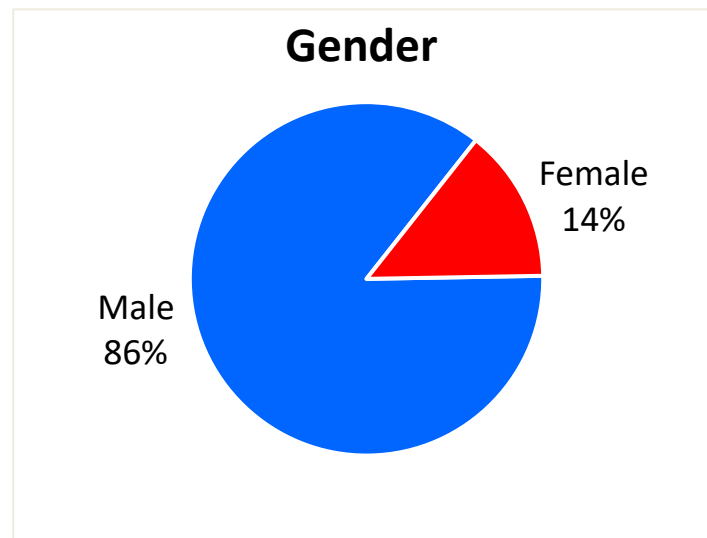

Demographics of the 1,758 RA Soldiers that transitioned to Alabama in FY22.