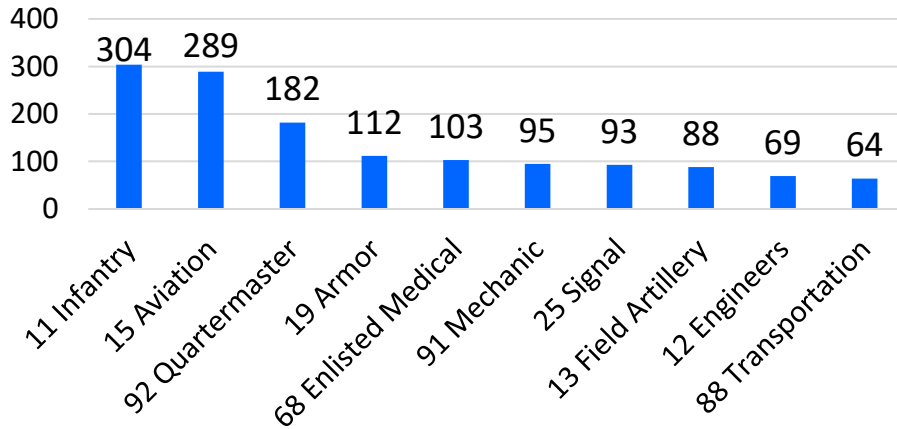

AL FY22 RA Transitions

- **65,864** (left the Army)
- **2,482** (Joined in AL)
- **734** (returned to AL; **about 70% loss**)
- **1,024** (outsiders moved to AL)
- ❖ **1,758 to AL**

*MSA stands for Metropolitan Statistical Area. A MSA is a predetermined land area that contains a population center with at least 50,000 people residing within its borders (Census Bureau). Some MSAs split states however the numbers only reflect those that transitioned to the AL side of the MSA.

** represents an installation at that MSA.

Alabama

Demographics of the 1,758 RA Soldiers that transitioned to Alabama in FY22.

*Note: AAPI= Asian Pacific Islander AI/AN= American Indian/ Alaska Native

Alabama

Demographics of RA Soldiers that transitioned to Alabama in FY22

Top 10 MOSs

Rank

Total Years in Active Component

Separation Type