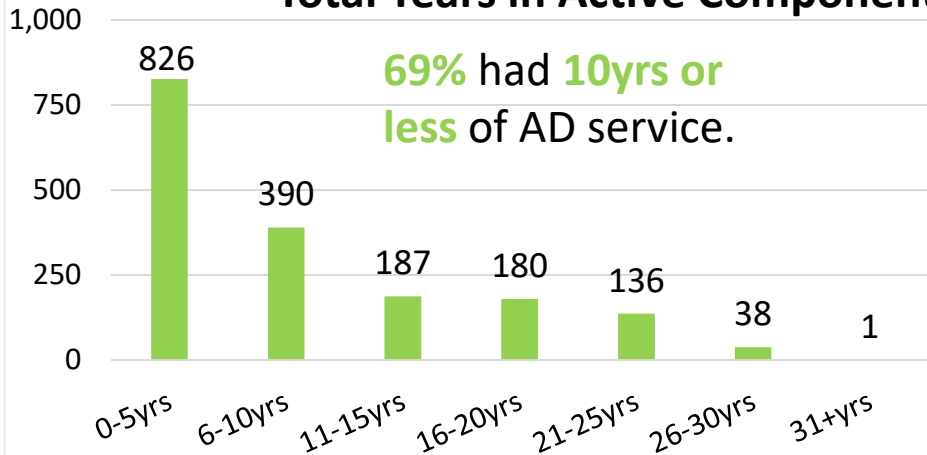

** represents an installation at that MSA.

Alabama

Demographics of the 1,758 RA Soldiers that transitioned to Alabama in FY22.

*Note: AAPI= Asian Pacific Islander AI/AN= American Indian/ Alaska Native

Alabama

Demographics of RA Soldiers that transitioned to Alabama in FY22

Top 10 MOSs

Rank

Total Years in Active Component

Separation Type