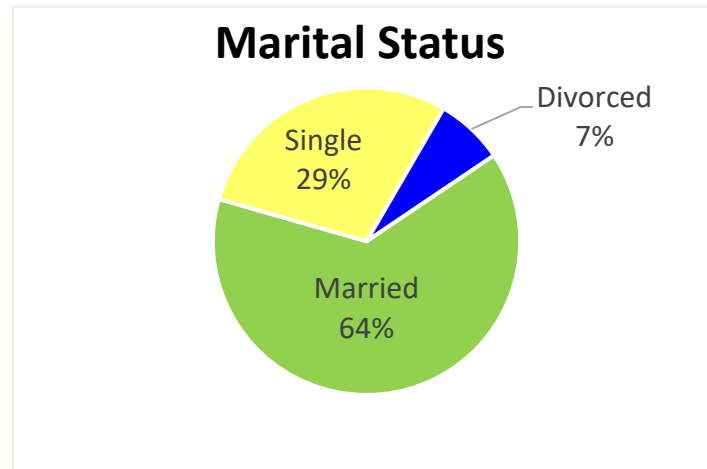

AL FY22 RA Transitions

- **65,864** (left the Army)
- **2,482** (Joined in AL)
- **734** (returned to AL; **about 70% loss**)
- **1,024** (outsiders moved to AL)
- ❖ **1,758 to AL**

*MSA stands for Metropolitan Statistical Area. A MSA is a predetermined land area that contains a population center with at least 50,000 people residing within its borders (Census Bureau). Some MSAs split states however the numbers only reflect those that transitioned to the AL side of the MSA.

** represents an installation at that MSA.

Alabama

Demographics of the 1,758 RA Soldiers that transitioned to Alabama in FY22.

*Note: AAPI= Asian Pacific Islander AI/AN= American Indian/ Alaska Native

Alabama