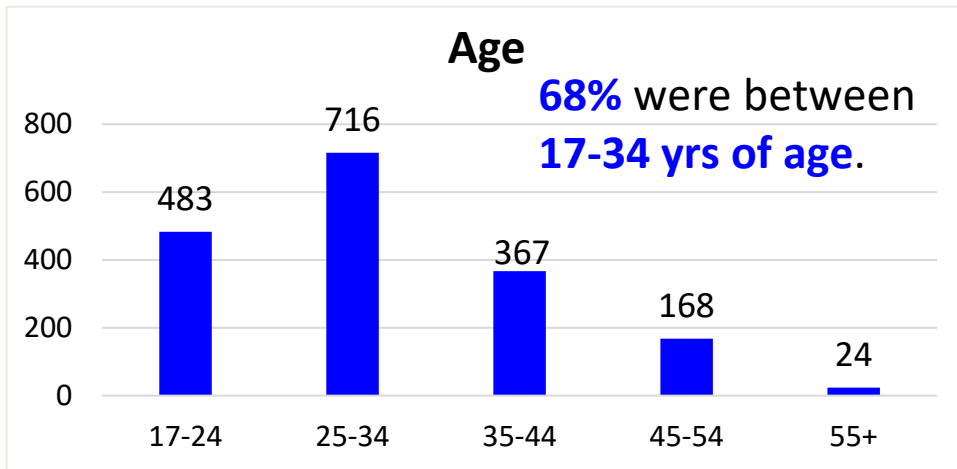

AL FY22 RA Transitions

- **65,864** (left the Army)
- **2,482** (Joined in AL)
- **734** (returned to AL; **about 70% loss**)
- **1,024** (outsiders moved to AL)
- ❖ **1,758 to AL**

*MSA stands for Metropolitan Statistical Area. A MSA is a predetermined land area that contains a population center with at least 50,000 people residing within its borders (Census Bureau). Some MSAs split states however the numbers only reflect those that transitioned to the AL side of the MSA.

** represents an installation at that MSA.

Alabama

Demographics of the 1,758 RA Soldiers that transitioned to Alabama in FY22.

*Note: AAPI= Asian Pacific Islander AI/AN= American Indian/ Alaska Native

Alabama