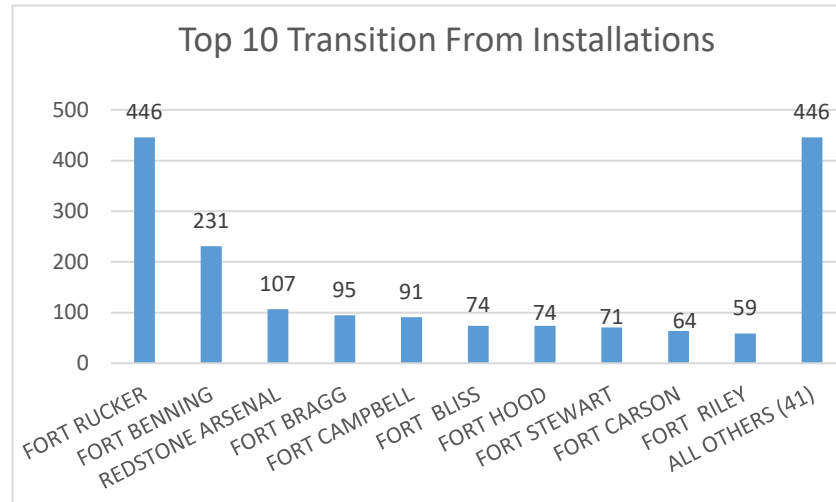

Alabama

Alabama ranked 11th in Regular Army (RA) Soldier transitions. 3% (1,758) of the RA population for FY22 transitioned to Alabama.

Top 5 MSAs* in AL	FY22 Transitioned Soldiers
**Dale County	423
**Huntsville	243
Birmingham	155
**Columbus	153
Auburn	126

AL FY22 RA Transitions

- **65,864** (left the Army)
- **2,482** (Joined in AL)
- **734** (returned to AL; **about 70% loss**)
- **1,024** (outsiders moved to AL)
- ❖ **1,758 to AL**

*MSA stands for Metropolitan Statistical Area. A MSA is a predetermined land area that contains a population center with at least 50,000 people residing within its borders (Census Bureau). Some MSAs split states however the numbers only reflect those that transitioned to the AL side of the MSA.