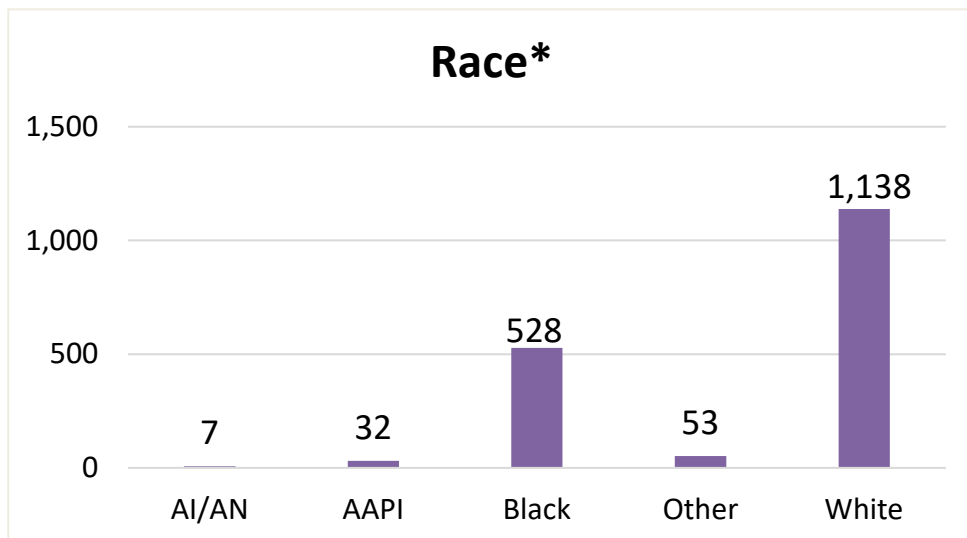

AL FY22 RA Transitions

- **65,864** (left the Army)
- **2,482** (Joined in AL)
- **734** (returned to AL; **about 70% loss**)
- **1,024** (outsiders moved to AL)
- ❖ **1,758 to AL**

*MSA stands for Metropolitan Statistical Area. A MSA is a predetermined land area that contains a population center with at least 50,000 people residing within its borders (Census Bureau). Some MSAs split states however the numbers only reflect those that transitioned to the AL side of the MSA.

** represents an installation at that MSA.

Alabama

Demographics of the 1,758 RA Soldiers that transitioned to Alabama in FY22.

*Note: AAPI= Asian Pacific Islander AI/AN= American Indian/ Alaska Native

Alabama