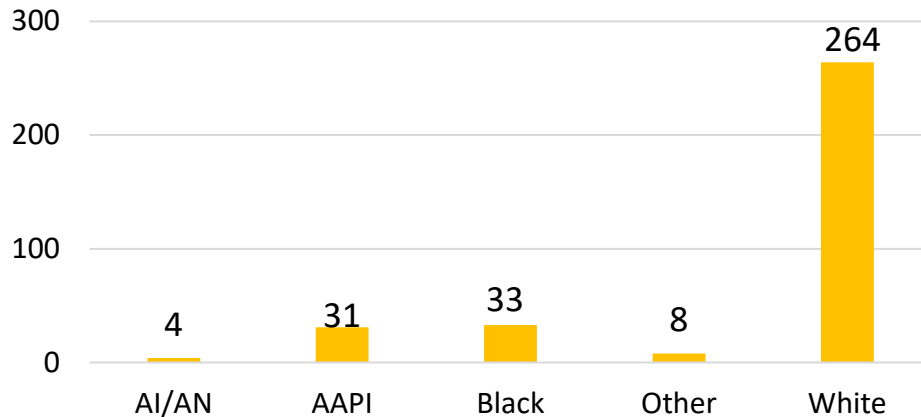

MN FY23 RA Transitions

- **59,535** (left the Army)
- **407** (Joined in MN)
- **205** (returned to MN; **about 50% loss**)
- **135** (outsiders moved to MN)
- ❖ **340** to MN

*MSA stands for Metropolitan Statistical Area. A MSA is a predetermined land area that contains a population center with at least 50,000 people residing within its borders (Census Bureau). Some MSAs split states however the numbers only reflect those that transitioned to MN. **ALL** numbers are those with Honorable/general service.

Minnesota

Demographics of the 340 RA soldiers that transitioned to Minnesota in FY23.

Age

84% were between 17-34 yrs of age.

Marital Status

Race*

Gender

*Note: AI/AN= American Indian/Alaska Native; AAPI= Asian American Pacific Islander; Other= blank, other and unknown

Minnesota

Demographics of RA Soldiers that transitioned to Minnesota in FY23.