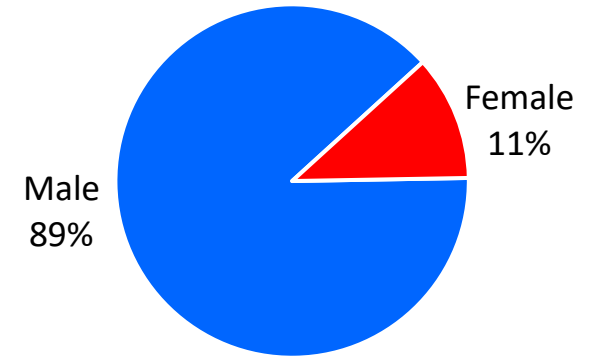

Minnesota

Demographics of the 340 RA soldiers that transitioned to Minnesota in FY23.

Age

84% were between 17-34 yrs of age.

Marital Status

Race*

Gender

*Note: AI/AN= American Indian/Alaska Native; AAPI= Asian American Pacific Islander; Other= blank, other and unknown