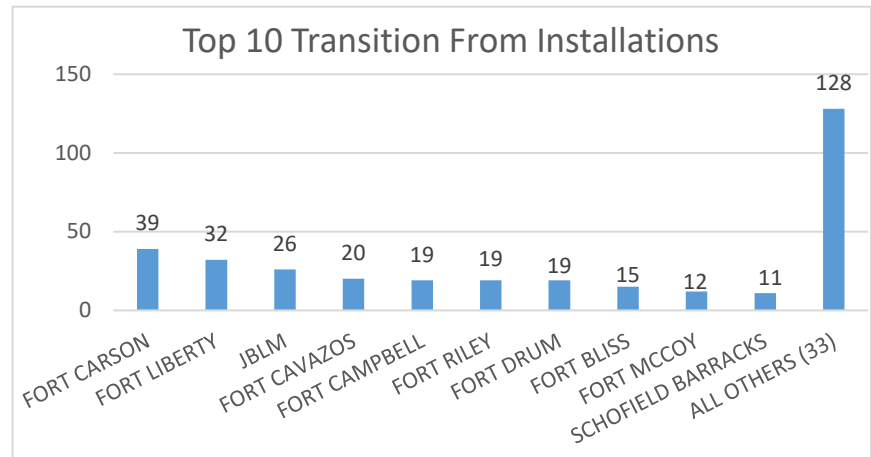

Minnesota

Minnesota ranked 33rd in Regular Army (RA) soldier transitions. 1% (340) of the RA population for FY23 transitioned to Minnesota.

Top 5 MSAs* in MN	FY23 Transitioned Soldiers
Minneapolis	209
Rochester	15
St. Cloud	12
Duluth	11
Mankato	9

MN FY23 RA Transitions

- **59,535** (left the Army)
- **407** (Joined in MN)
- **205** (returned to MN; **about 50% loss**)
- **135** (outsiders moved to MN)
- ❖ **340** to MN

*MSA stands for Metropolitan Statistical Area. A MSA is a predetermined land area that contains a population center with at least 50,000 people residing within its borders (Census Bureau). Some MSAs split states however the numbers only reflect those that transitioned to MN. **ALL** numbers are those with Honorable/general service.

Minnesota

Demographics of the 340 RA soldiers that transitioned to Minnesota in FY23.

Age

84% were between 17-34 yrs of age.

Marital Status

Race*

Gender

*Note: AI/AN= American Indian/Alaska Native; AAPI= Asian American Pacific Islander; Other= blank, other and unknown