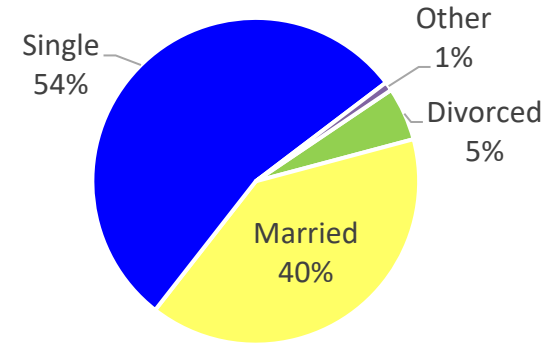

MN FY23 RA Transitions

- **59,535** (left the Army)
- **407** (Joined in MN)
- **205** (returned to MN; **about 50% loss**)
- **135** (outsiders moved to MN)
- ❖ **340** to MN

*MSA stands for Metropolitan Statistical Area. A MSA is a predetermined land area that contains a population center with at least 50,000 people residing within its borders (Census Bureau). Some MSAs split states however the numbers only reflect those that transitioned to MN. **ALL** numbers are those with Honorable/general service.

Minnesota

Demographics of the 340 RA soldiers that transitioned to Minnesota in FY23.

Age

84% were between 17-34 yrs of age.

Marital Status

Race*

Gender

*Note: AI/AN= American Indian/Alaska Native; AAPI= Asian American Pacific Islander; Other= blank, other and unknown