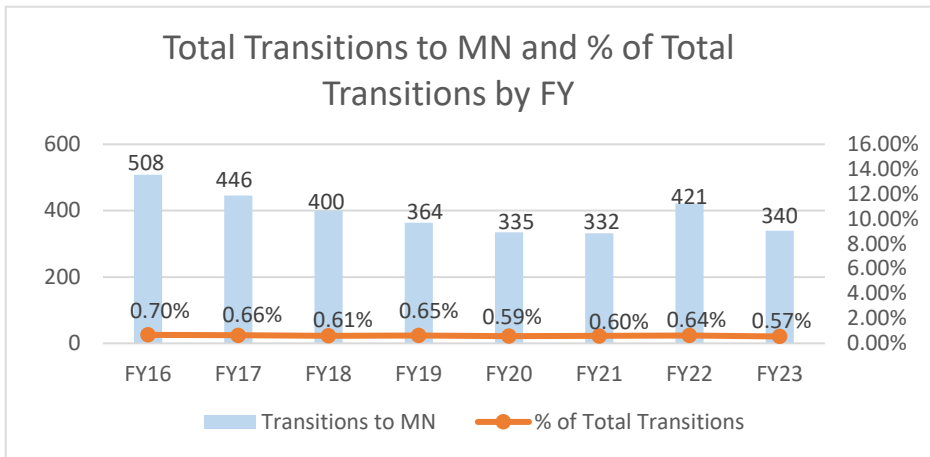

Minnesota

Minnesota ranked 33rd in Regular Army (RA) soldier transitions. 1% (340) of the RA population for FY23 transitioned to Minnesota.

Top 5 MSAs* in MN	FY23 Transitioned Soldiers
Minneapolis	209
Rochester	15
St. Cloud	12
Duluth	11
Mankato	9

MN FY23 RA Transitions

- **59,535** (left the Army)
- **407** (Joined in MN)
- **205** (returned to MN; **about 50% loss**)
- **135** (outsiders moved to MN)
- ❖ **340** to MN

*MSA stands for Metropolitan Statistical Area. A MSA is a predetermined land area that contains a population center with at least 50,000 people residing within its borders (Census Bureau). Some MSAs split states however the numbers only reflect those that transitioned to MN. **ALL** numbers are those with Honorable/general service.

Minnesota

Demographics of the 340 RA soldiers that transitioned to Minnesota in FY23.

Age

84% were between 17-34 yrs of age.

Marital Status

Race*

Gender

*Note: AI/AN= American Indian/Alaska Native; AAPI= Asian American Pacific Islander; Other= blank, other and unknown