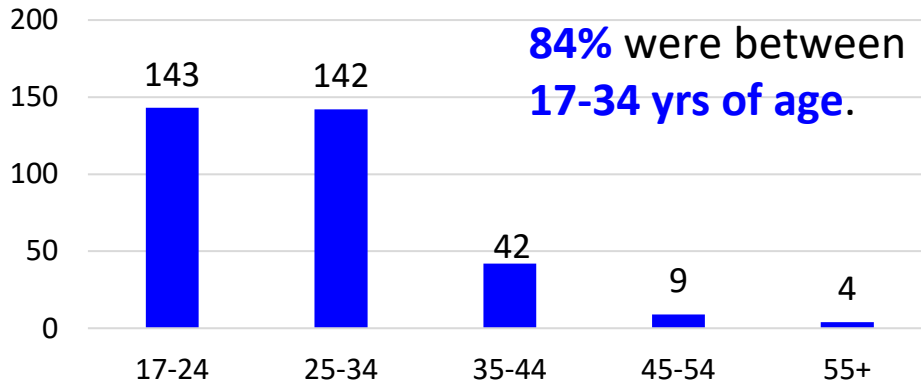

MN FY23 RA Transitions

- **59,535** (left the Army)
- **407** (Joined in MN)
- **205** (returned to MN; **about 50% loss**)
- **135** (outsiders moved to MN)
- ❖ **340** to MN

*MSA stands for Metropolitan Statistical Area. A MSA is a predetermined land area that contains a population center with at least 50,000 people residing within its borders (Census Bureau). Some MSAs split states however the numbers only reflect those that transitioned to MN. **ALL** numbers are those with Honorable/general service.

Minnesota

Demographics of the 340 RA soldiers that transitioned to Minnesota in FY23.

Age

84% were between 17-34 yrs of age.

Marital Status

Race*

Gender

*Note: AI/AN= American Indian/Alaska Native; AAPI= Asian American Pacific Islander; Other= blank, other and unknown