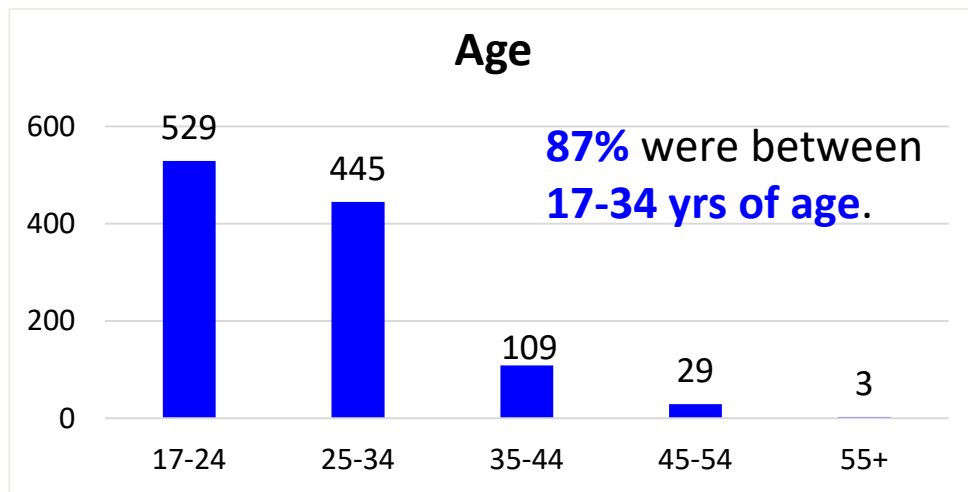

Illinois

Illinois ranked 17th in Regular Army (RA) soldier transitions. 2% (1,115) of the RA population for FY23 transitioned to Illinois.

Top 5 MSAs* in IL	FY23 Transitioned Soldiers
Chicago	621
St. Louis	120
Rockford	50
Peoria	36
Springfield	36

IL FY23 RA Transitions

- **59,535** (left the Army)
- **1,170** (Joined in IL)
- **550** (returned to IL; **about 53% loss**)
- **565** (outsiders moved to IL)
- ❖ **1,115** to IL

*MSA stands for Metropolitan Statistical Area. A MSA is a predetermined land area that contains a population center with at least 50,000 people residing within its borders (Census Bureau). Some MSAs split states however these numbers only reflect those that transitioned to the IL side of the MSA. **ALL** numbers are those with Honorable/general service.

Illinois

Demographics of the 1,115 RA soldiers that transitioned to Illinois in FY23.

*Note: AI/AN= American Indian/Alaska Native; AAPI= Asian American Pacific Islander; Other= blank, other and unknown

Illinois