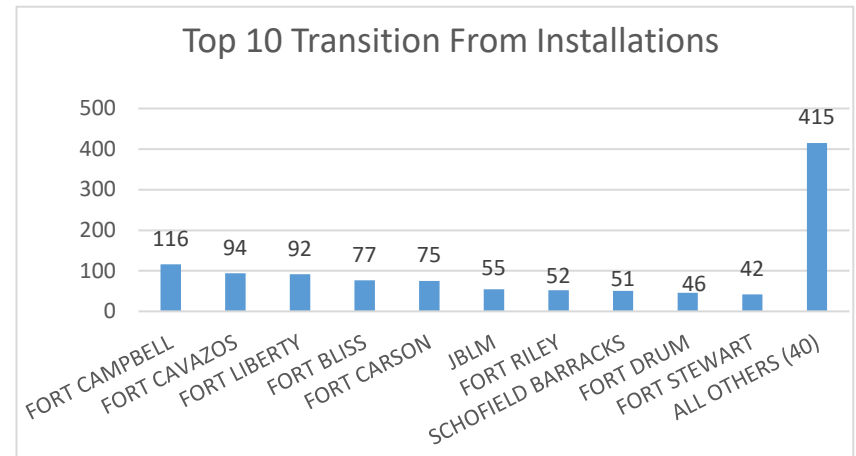

Illinois

Illinois ranked 17th in Regular Army (RA) soldier transitions. 2% (1,115) of the RA population for FY23 transitioned to Illinois.

Top 5 MSAs* in IL	FY23 Transitioned Soldiers
Chicago	621
St. Louis	120
Rockford	50
Peoria	36
Springfield	36

IL FY23 RA Transitions

- **59,535** (left the Army)
- **1,170** (Joined in IL)
- **550** (returned to IL; **about 53% loss**)
- **565** (outsiders moved to IL)
- ❖ **1,115** to IL

*MSA stands for Metropolitan Statistical Area. A MSA is a predetermined land area that contains a population center with at least 50,000 people residing within its borders (Census Bureau). Some MSAs split states however these numbers only reflect those that transitioned to the IL side of the MSA. **ALL** numbers are those with Honorable/general service.