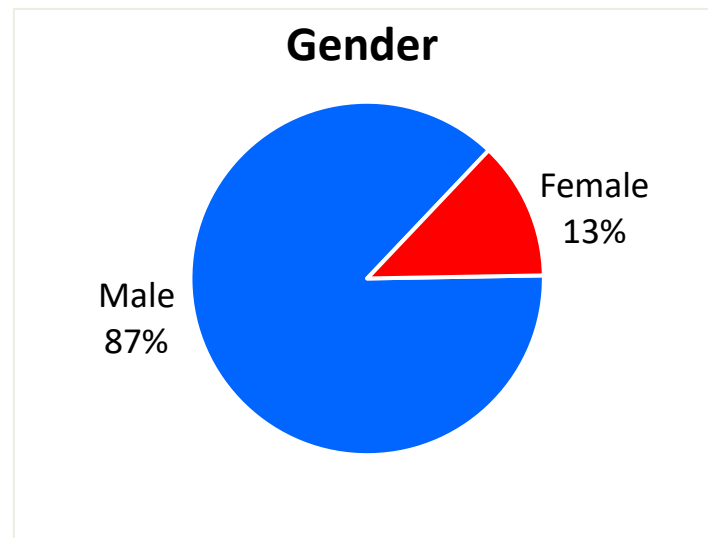

Illinois

Illinois ranked 17th in Regular Army (RA) soldier transitions. 2% (1,115) of the RA population for FY23 transitioned to Illinois.

Top 5 MSAs* in IL	FY23 Transitioned Soldiers
Chicago	621
St. Louis	120
Rockford	50
Peoria	36
Springfield	36

IL FY23 RA Transitions

- **59,535** (left the Army)
- **1,170** (Joined in IL)
- **550** (returned to IL; **about 53% loss**)
- **565** (outsiders moved to IL)
- ❖ **1,115** to IL

*MSA stands for Metropolitan Statistical Area. A MSA is a predetermined land area that contains a population center with at least 50,000 people residing within its borders (Census Bureau). Some MSAs split states however these numbers only reflect those that transitioned to the IL side of the MSA. **ALL** numbers are those with Honorable/general service.

Illinois

Demographics of the 1,115 RA soldiers that transitioned to Illinois in FY23.

*Note: AI/AN= American Indian/Alaska Native; AAPI= Asian American Pacific Islander; Other= blank, other and unknown

Illinois