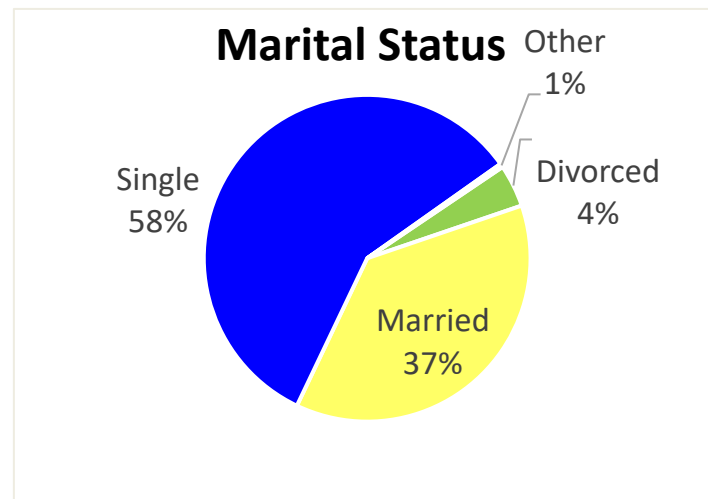

Illinois

Illinois ranked 17th in Regular Army (RA) soldier transitions. 2% (1,115) of the RA population for FY23 transitioned to Illinois.

Top 5 MSAs* in IL	FY23 Transitioned Soldiers
Chicago	621
St. Louis	120
Rockford	50
Peoria	36
Springfield	36

IL FY23 RA Transitions

- **59,535** (left the Army)
- **1,170** (Joined in IL)
- **550** (returned to IL; **about 53% loss**)
- **565** (outsiders moved to IL)
- ❖ **1,115** to IL

*MSA stands for Metropolitan Statistical Area. A MSA is a predetermined land area that contains a population center with at least 50,000 people residing within its borders (Census Bureau). Some MSAs split states however these numbers only reflect those that transitioned to the IL side of the MSA. **ALL** numbers are those with Honorable/general service.

Illinois

Demographics of the 1,115 RA soldiers that transitioned to Illinois in FY23.

*Note: AI/AN= American Indian/Alaska Native; AAPI= Asian American Pacific Islander; Other= blank, other and unknown

Illinois