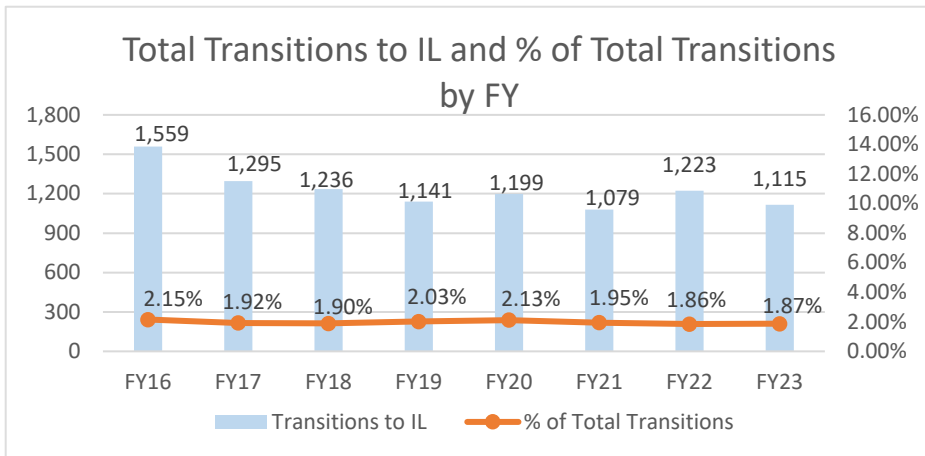

Illinois

Illinois ranked 17th in Regular Army (RA) soldier transitions. 2% (1,115) of the RA population for FY23 transitioned to Illinois.

Top 5 MSAs* in IL	FY23 Transitioned Soldiers
Chicago	621
St. Louis	120
Rockford	50
Peoria	36
Springfield	36

IL FY23 RA Transitions

- **59,535** (left the Army)
- **1,170** (Joined in IL)
- **550** (returned to IL; **about 53% loss**)
- **565** (outsiders moved to IL)
- ❖ **1,115** to IL

*MSA stands for Metropolitan Statistical Area. A MSA is a predetermined land area that contains a population center with at least 50,000 people residing within its borders (Census Bureau). Some MSAs split states however these numbers only reflect those that transitioned to the IL side of the MSA. **ALL** numbers are those with Honorable/general service.