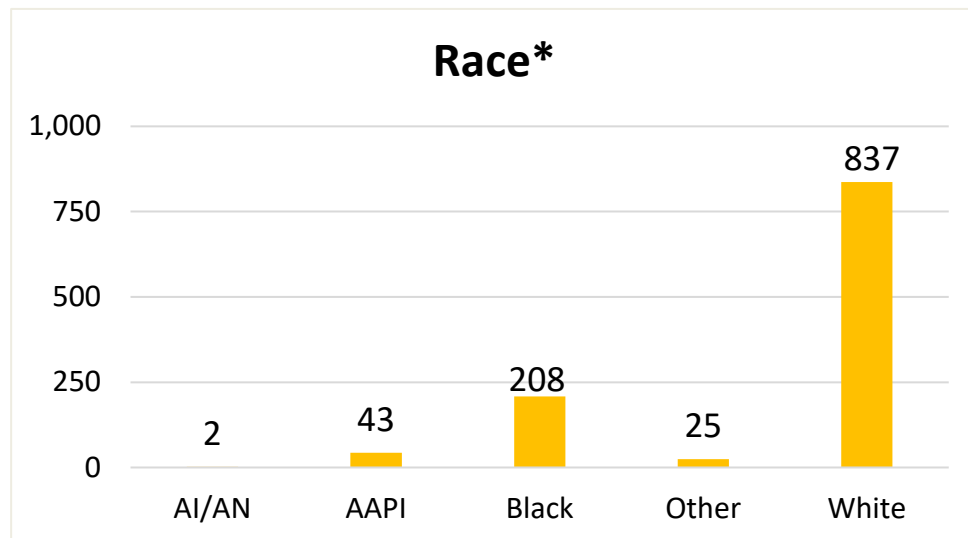

Illinois

Illinois ranked 17th in Regular Army (RA) soldier transitions. 2% (1,115) of the RA population for FY23 transitioned to Illinois.

Top 5 MSAs* in IL	FY23 Transitioned Soldiers
Chicago	621
St. Louis	120
Rockford	50
Peoria	36
Springfield	36

IL FY23 RA Transitions

- **59,535** (left the Army)
- **1,170** (Joined in IL)
- **550** (returned to IL; **about 53% loss**)
- **565** (outsiders moved to IL)
- ❖ **1,115** to IL

*MSA stands for Metropolitan Statistical Area. A MSA is a predetermined land area that contains a population center with at least 50,000 people residing within its borders (Census Bureau). Some MSAs split states however these numbers only reflect those that transitioned to the IL side of the MSA. **ALL** numbers are those with Honorable/general service.

Illinois

Demographics of the 1,115 RA soldiers that transitioned to Illinois in FY23.

*Note: AI/AN= American Indian/Alaska Native; AAPI= Asian American Pacific Islander; Other= blank, other and unknown

Illinois