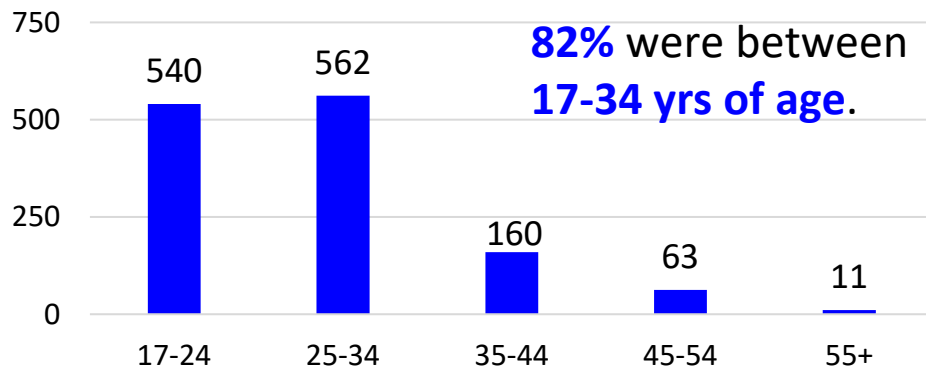

AZ FY23 RA Transitions

- **59,535** (left the Army)
- **1,523** (Joined in AZ)
- **835** (returned to AZ; **about 45% loss**)
- **501** (outsiders moved to AZ)
- ❖ **1,336** to AZ

*MSA stands for Metropolitan Statistical Area. A MSA is a predetermined land area that contains a population center with at least 50,000 people residing within its borders (Census Bureau). **ALL** data represents **ONLY** those with Honorable/general service.
 ** represents an installation at that MSA.

Arizona

Demographics of the 1,336 RA soldiers that transitioned to Arizona in FY23.

Age

82% were between 17-34 yrs of age.

Marital Status

Race*

Gender

*Note: AI/AN= American Indian/Alaska Native; AAPI= Asian American Pacific Islander; Other= blank, other and unknown