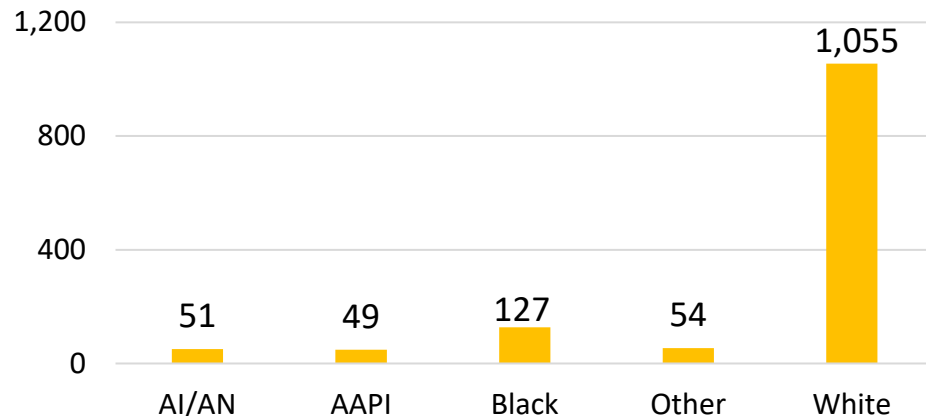

AZ FY23 RA Transitions

- **59,535** (left the Army)
- **1,523** (Joined in AZ)
- **835** (returned to AZ; **about 45% loss**)
- **501** (outsiders moved to AZ)
- ❖ **1,336** to AZ

*MSA stands for Metropolitan Statistical Area. A MSA is a predetermined land area that contains a population center with at least 50,000 people residing within its borders (Census Bureau). **ALL** data represents **ONLY** those with Honorable/general service.
 ** represents an installation at that MSA.

Arizona

Demographics of the 1,336 RA soldiers that transitioned to Arizona in FY23.

Age

82% were between 17-34 yrs of age.

Marital Status

Race*

Gender

*Note: AI/AN= American Indian/Alaska Native; AAPI= Asian American Pacific Islander; Other= blank, other and unknown