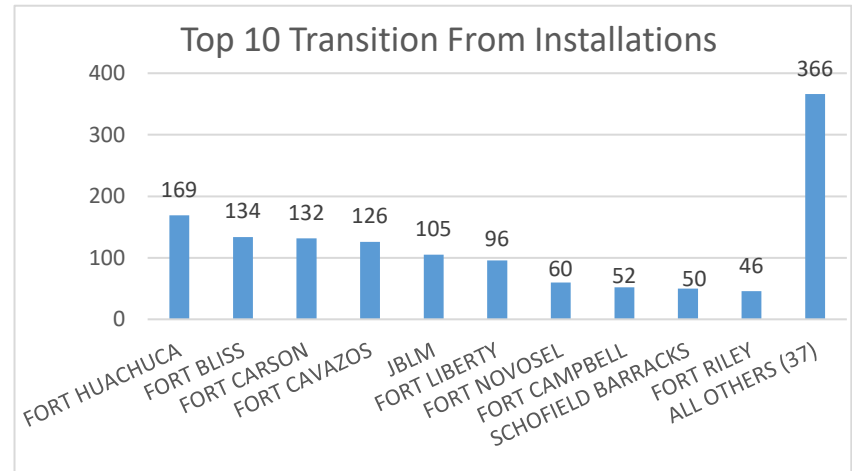

Arizona

Arizona ranked 13th in Regular Army (RA) soldier transitions. 2% (1,336) of the RA population for FY23 transitioned to Arizona.

Top 5 MSAs* in AZ	FY23 Transitioned Soldiers
Phoenix	740
Tucson	204
**Sierra Vista	166
Yuma	60
Prescott	36

AZ FY23 RA Transitions

- **59,535** (left the Army)
- **1,523** (Joined in AZ)
- **835** (returned to AZ; **about 45% loss**)
- **501** (outsiders moved to AZ)
- ❖ **1,336** to AZ

*MSA stands for Metropolitan Statistical Area. A MSA is a predetermined land area that contains a population center with at least 50,000 people residing within its borders (Census Bureau). **ALL** data represents **ONLY** those with Honorable/general service.
 ** represents an installation at that MSA.

Arizona

Demographics of the 1,336 RA soldiers that transitioned to Arizona in FY23.

Age

82% were between 17-34 yrs of age.

Marital Status

Race*

Gender

*Note: AI/AN= American Indian/Alaska Native; AAPI= Asian American Pacific Islander; Other= blank, other and unknown