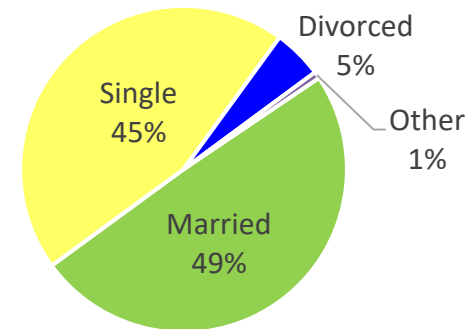

AZ FY23 RA Transitions

- **59,535** (left the Army)
- **1,523** (Joined in AZ)
- **835** (returned to AZ; **about 45% loss**)
- **501** (outsiders moved to AZ)
- ❖ **1,336** to AZ

*MSA stands for Metropolitan Statistical Area. A MSA is a predetermined land area that contains a population center with at least 50,000 people residing within its borders (Census Bureau). **ALL** data represents **ONLY** those with Honorable/general service.
 ** represents an installation at that MSA.

Arizona

Demographics of the 1,336 RA soldiers that transitioned to Arizona in FY23.

Age

82% were between 17-34 yrs of age.

Marital Status

Race*

Gender

*Note: AI/AN= American Indian/Alaska Native; AAPI= Asian American Pacific Islander; Other= blank, other and unknown