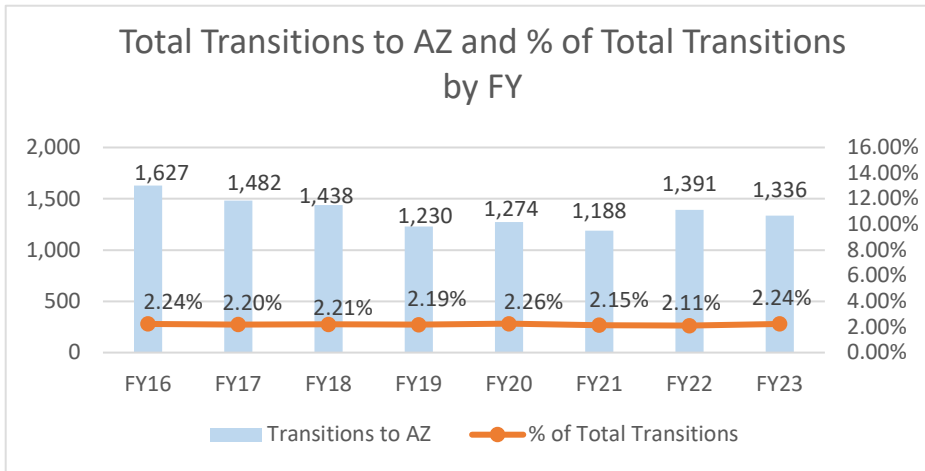

Arizona

Arizona ranked 13th in Regular Army (RA) soldier transitions. 2% (1,336) of the RA population for FY23 transitioned to Arizona.

Top 5 MSAs* in AZ	FY23 Transitioned Soldiers
Phoenix	740
Tucson	204
**Sierra Vista	166
Yuma	60
Prescott	36

AZ FY23 RA Transitions

- **59,535** (left the Army)
- **1,523** (Joined in AZ)
- **835** (returned to AZ; **about 45% loss**)
- **501** (outsiders moved to AZ)
- ❖ **1,336** to AZ

*MSA stands for Metropolitan Statistical Area. A MSA is a predetermined land area that contains a population center with at least 50,000 people residing within its borders (Census Bureau). **ALL** data represents **ONLY** those with Honorable/general service.
 ** represents an installation at that MSA.

Arizona

Demographics of the 1,336 RA soldiers that transitioned to Arizona in FY23.

Age

82% were between 17-34 yrs of age.

Marital Status

Race*

Gender

*Note: AI/AN= American Indian/Alaska Native; AAPI= Asian American Pacific Islander; Other= blank, other and unknown