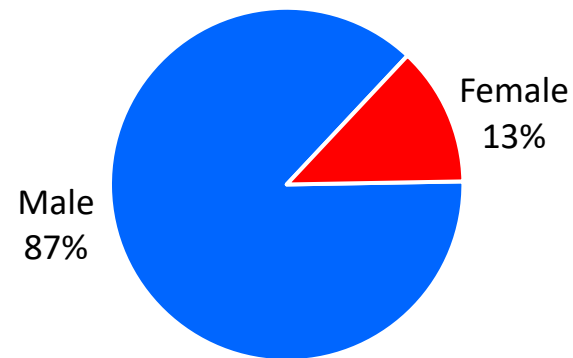

AZ FY23 RA Transitions

- **59,535** (left the Army)
- **1,523** (Joined in AZ)
- **835** (returned to AZ; **about 45% loss**)
- **501** (outsiders moved to AZ)
- ❖ **1,336** to AZ

*MSA stands for Metropolitan Statistical Area. A MSA is a predetermined land area that contains a population center with at least 50,000 people residing within its borders (Census Bureau). **ALL** data represents **ONLY** those with Honorable/general service.
 ** represents an installation at that MSA.

Arizona

Demographics of the 1,336 RA soldiers that transitioned to Arizona in FY23.

Age

82% were between 17-34 yrs of age.

Marital Status

Race*

Gender

*Note: AI/AN= American Indian/Alaska Native; AAPI= Asian American Pacific Islander; Other= blank, other and unknown